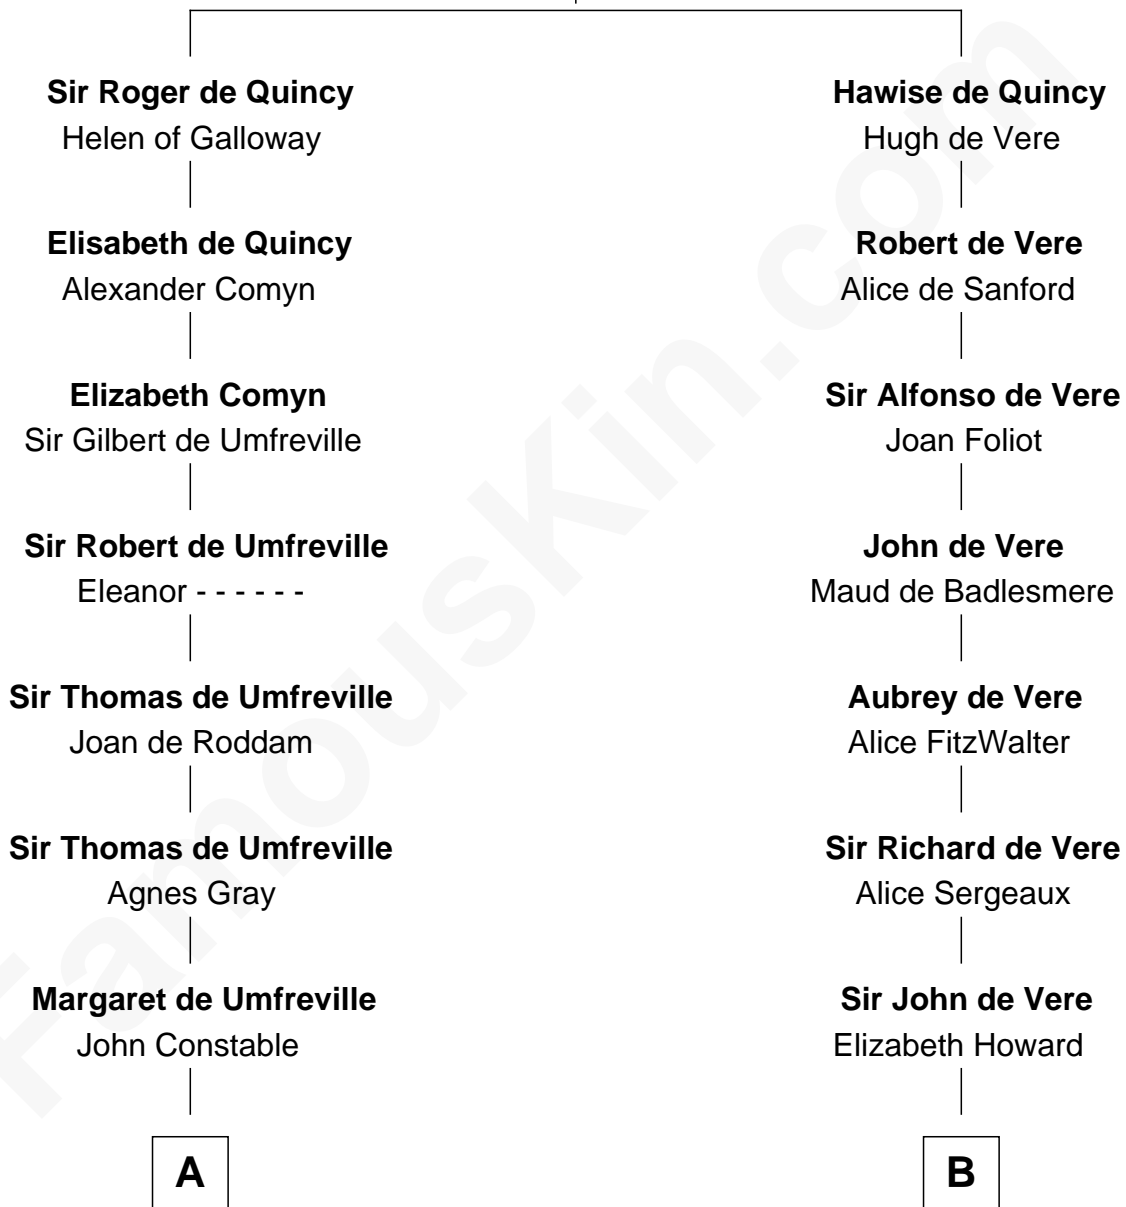

# FamousKin.com Relationship Chart of

**Charles A. Pillsbury**

*Co-Founder of C.A. Pillsbury Co.*

17th cousin 3 times removed of

**Samuel Howard**

*Boston Tea Party Participant*

**Saher de Quincy**  
Margaret de Beaumont

**C**

—  
**Moses Carleton**  
Margaret Sprake

—  
**Henry Carleton**  
Polly Greeley

—  
**Margaret Sprague Carleton**  
George Alfred Pillsbury

—  
**Charles A. Pillsbury**  
*Co-Founder of C.A. Pillsbury Co.*