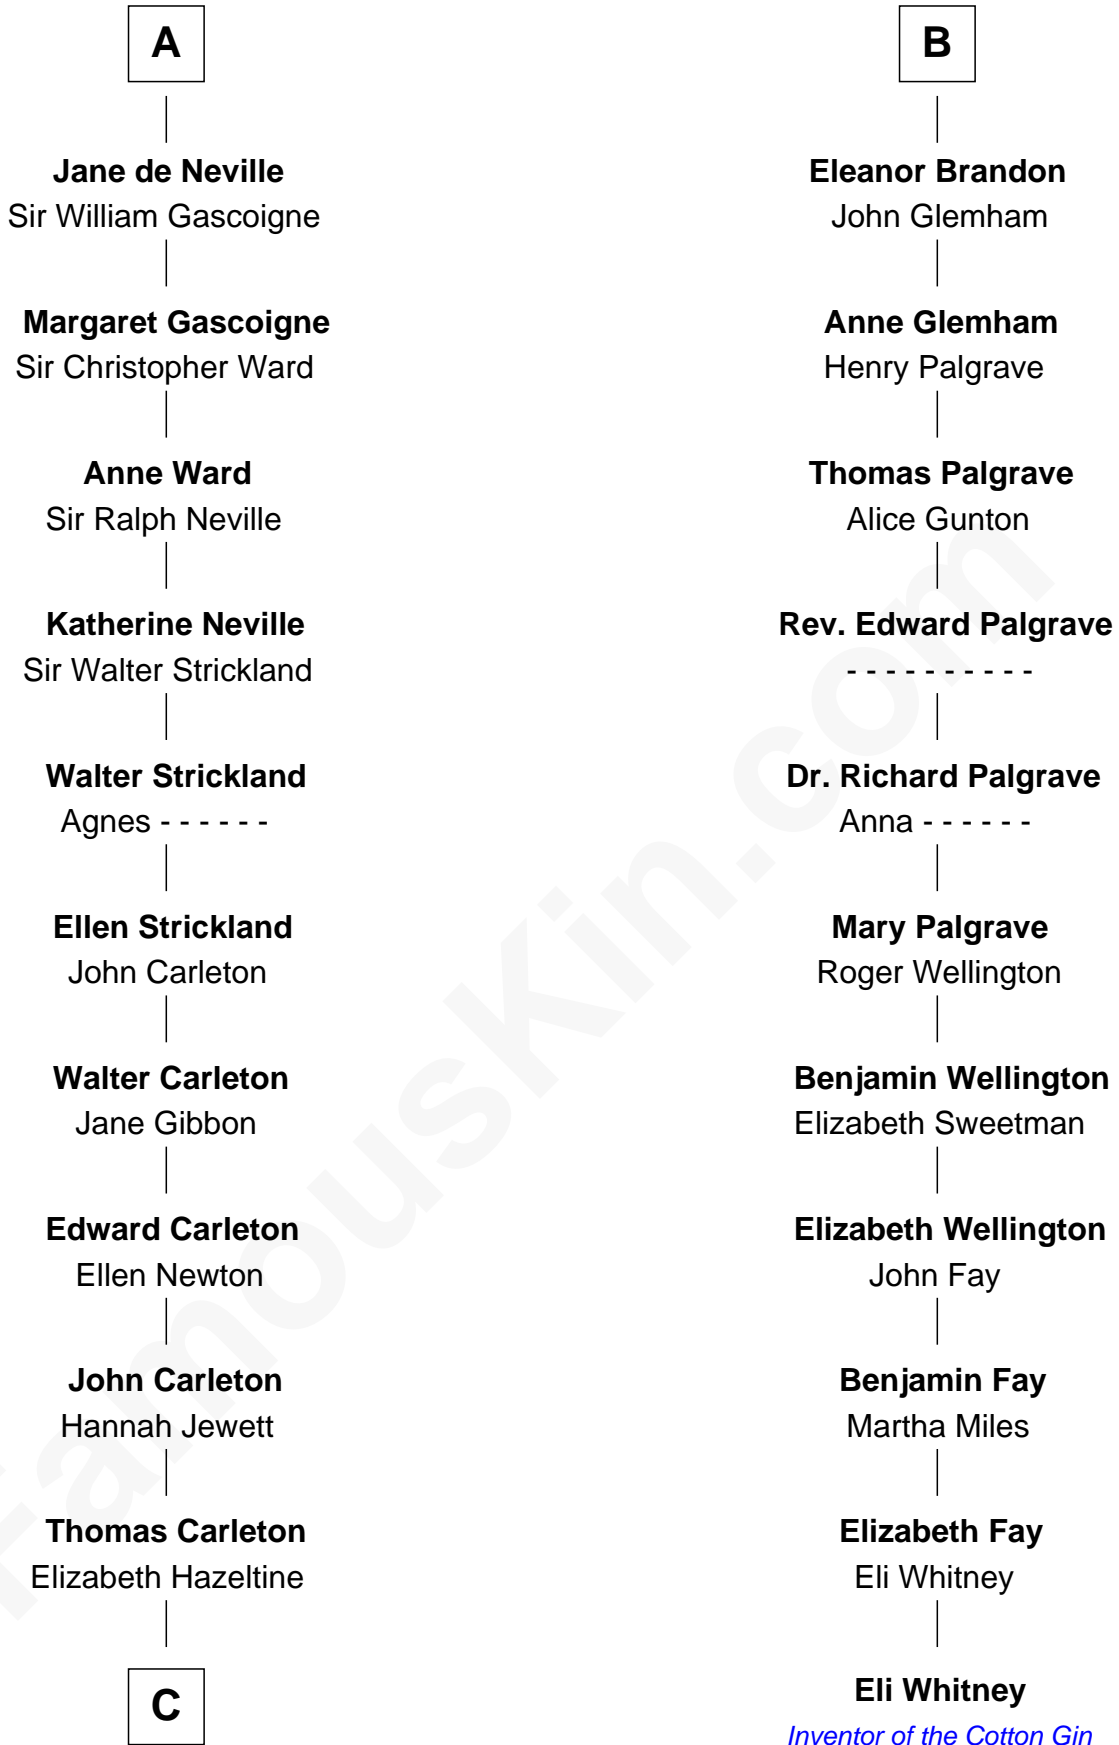

FamousKin.com

Relationship Chart of

Charles A. Pillsbury

Co-Founder of C.A. Pillsbury Co.

17th cousin 4 times removed of

Eli Whitney

Inventor of the Cotton Gin

C

—
John Carleton
Hannah Platts

—
Moses Carleton
Margaret Sprake

—
Henry Carleton
Polly Greeley

—
Margaret Sprague Carleton
George Alfred Pillsbury

—
Charles A. Pillsbury
Co-Founder of C.A. Pillsbury Co.

FamousKin.com