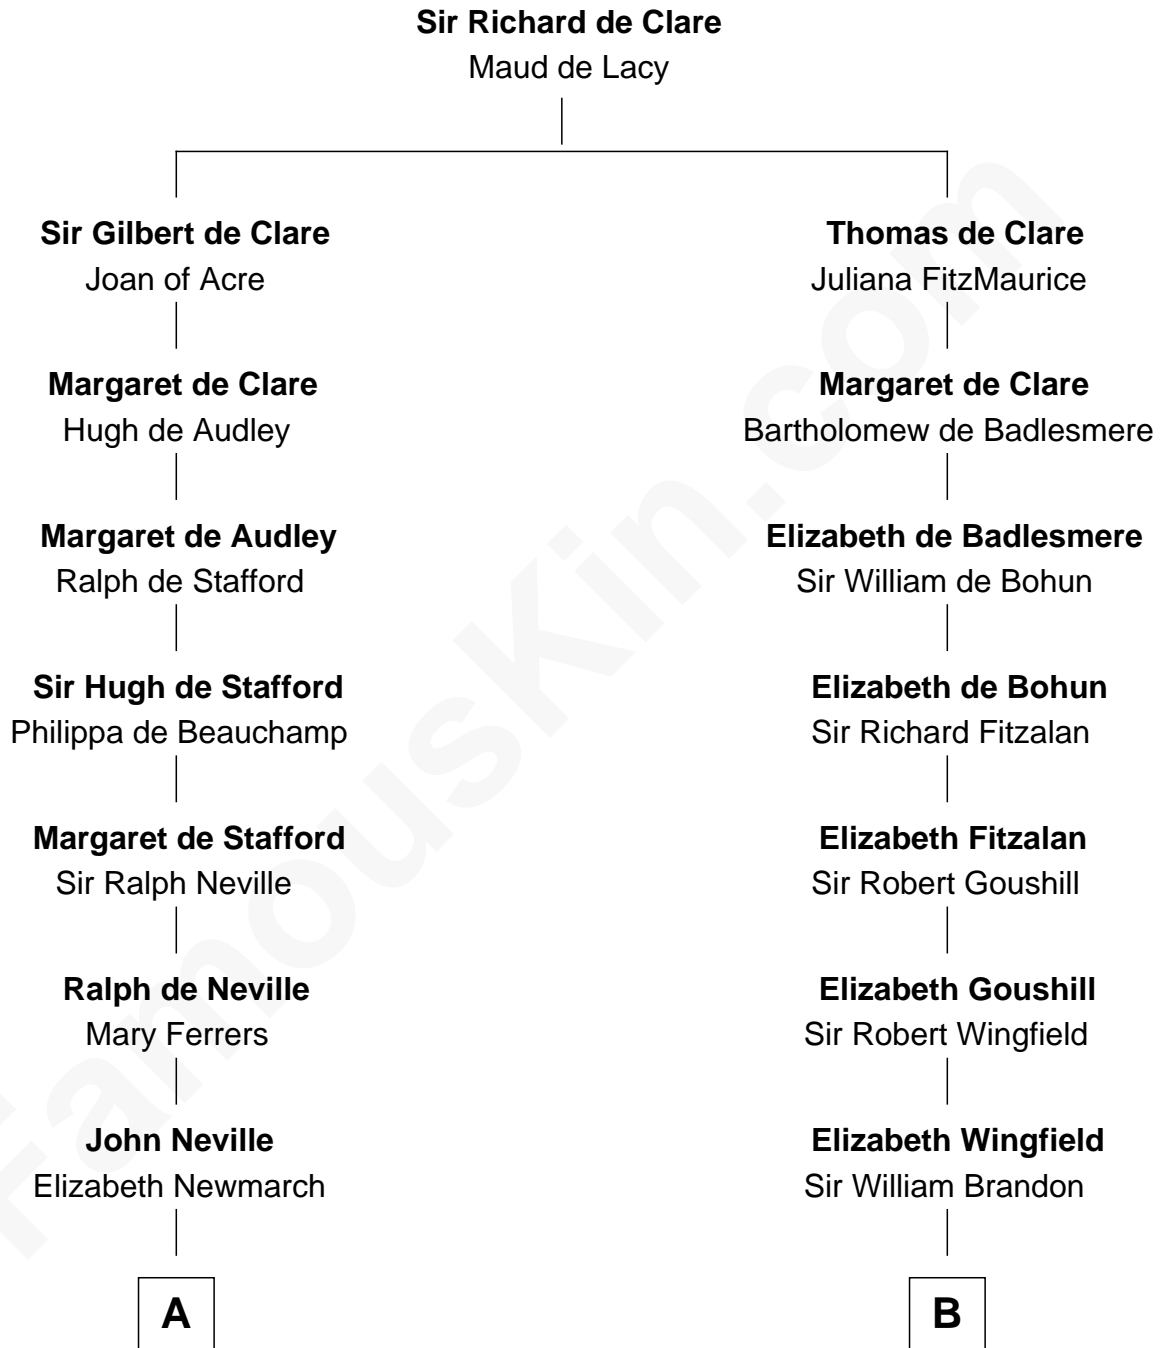

FamousKin.com

Relationship Chart of

Charles A. Pillsbury

Co-Founder of C.A. Pillsbury Co.

17th cousin 4 times removed of

Eli Whitney

Inventor of the Cotton Gin

C

—
John Carleton
Hannah Platts

—
Moses Carleton
Margaret Sprake

—
Henry Carleton
Polly Greeley

—
Margaret Sprague Carleton
George Alfred Pillsbury

—
Charles A. Pillsbury
Co-Founder of C.A. Pillsbury Co.

FamousKin.com