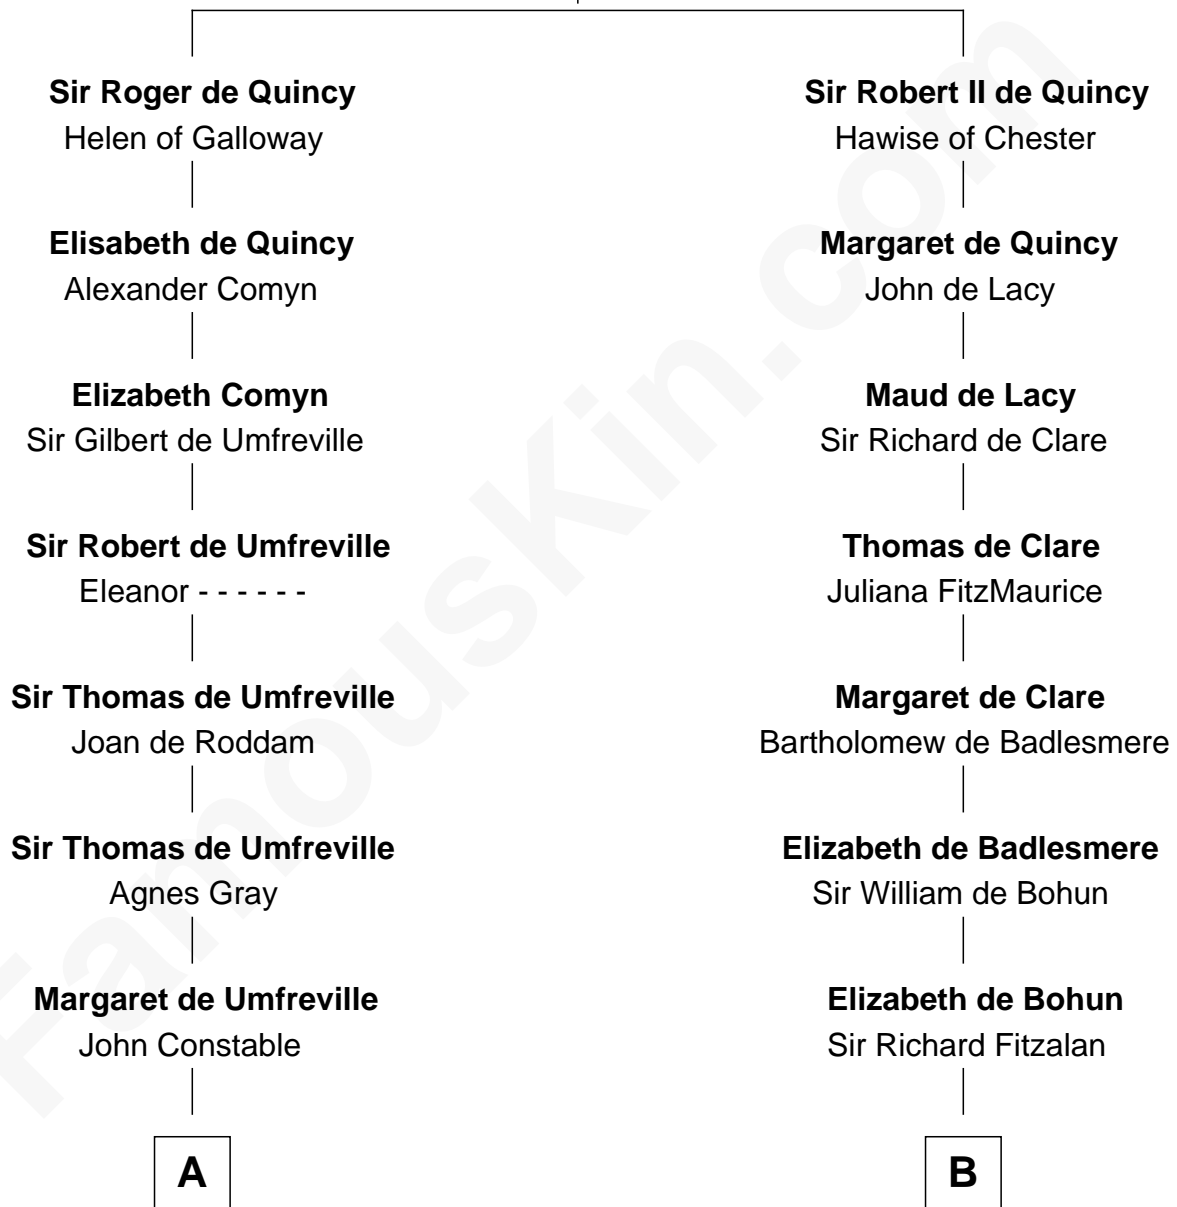

FamousKin.com

Relationship Chart of

Charles A. Pillsbury

Co-Founder of C.A. Pillsbury Co.

20th cousin of

Eli Whitney

Inventor of the Cotton Gin

Saher de Quincy
Margaret de Beaumont