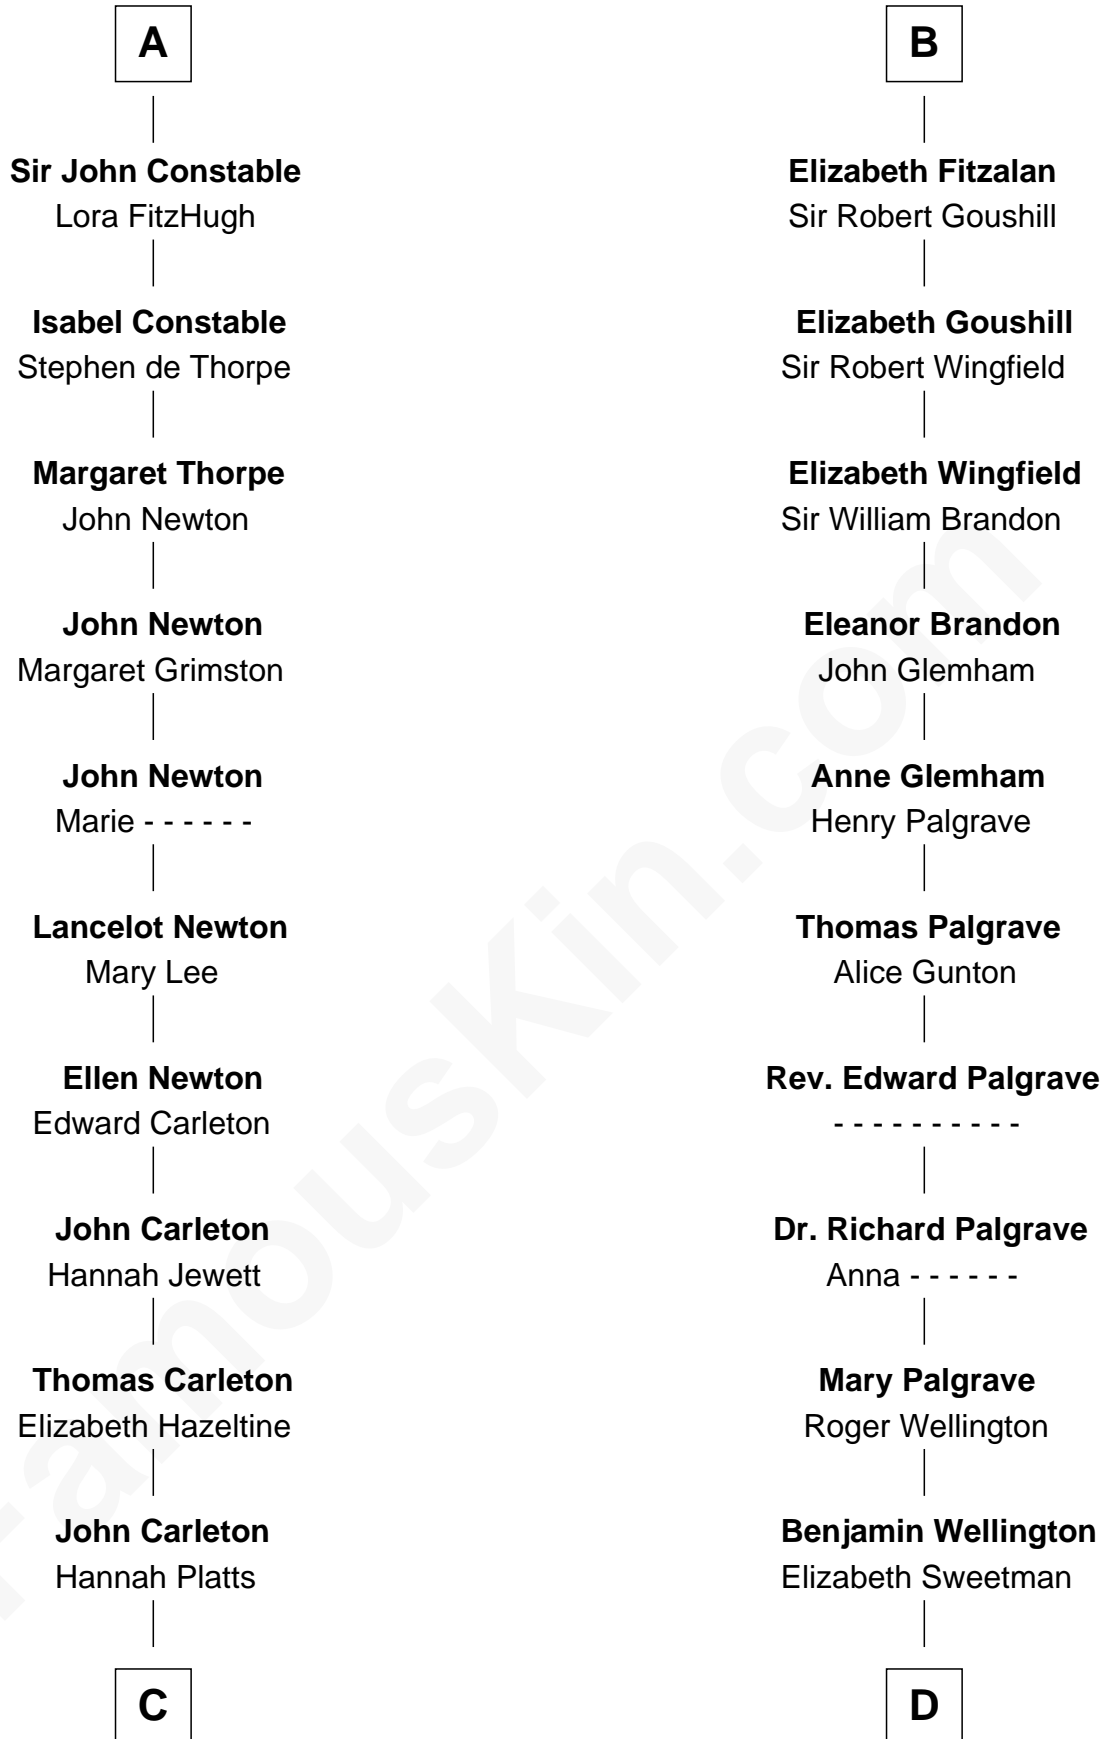

FamousKin.com

Relationship Chart of

Charles A. Pillsbury

Co-Founder of C.A. Pillsbury Co.

20th cousin of

Eli Whitney

Inventor of the Cotton Gin

Saher de Quincy
Margaret de Beaumont

C

Moses Carleton
Margaret Sprake

Henry Carleton
Polly Greeley

Margaret Sprague Carleton
George Alfred Pillsbury

Charles A. Pillsbury
Co-Founder of C.A. Pillsbury Co.

D

Elizabeth Wellington
John Fay

Benjamin Fay
Martha Miles

Elizabeth Fay
Eli Whitney

Eli Whitney
Inventor of the Cotton Gin

FamousKin.com