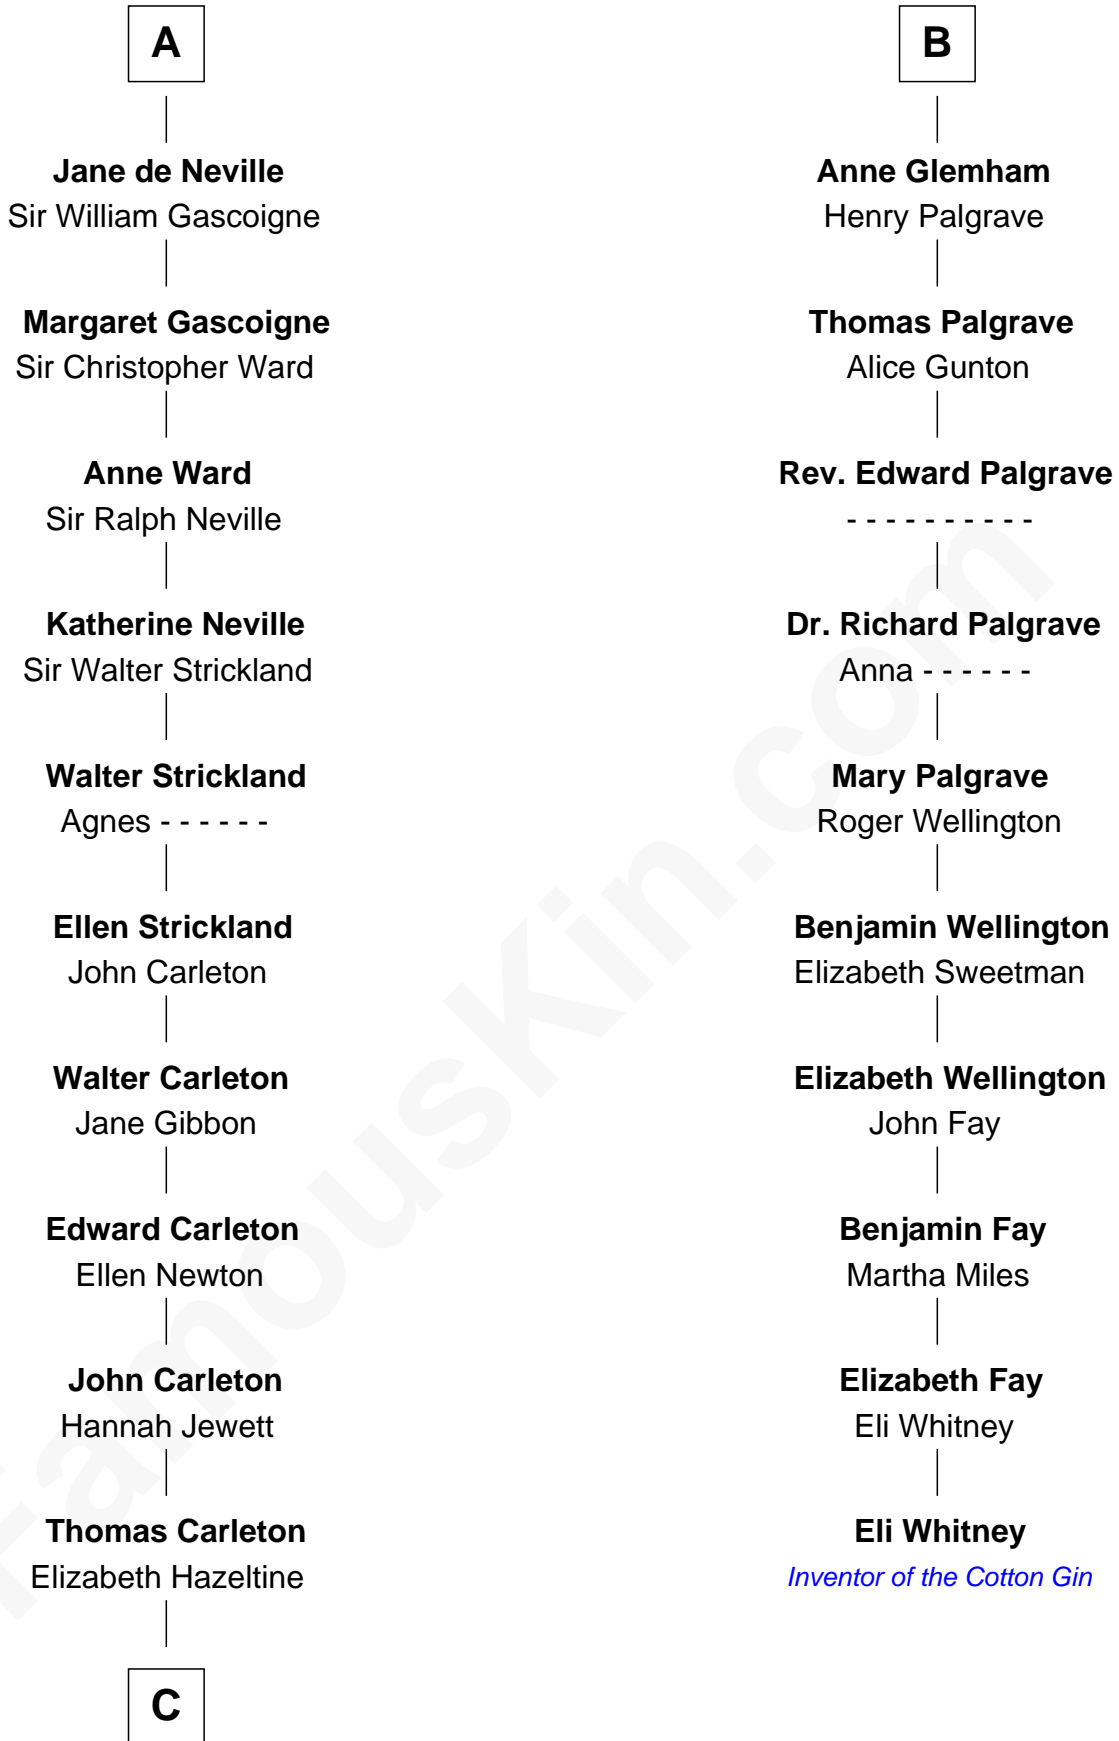

FamousKin.com

Relationship Chart of

Charles A. Pillsbury

Co-Founder of C.A. Pillsbury Co.

16th cousin 5 times removed of

Eli Whitney

Inventor of the Cotton Gin

Blanche of Artois

with husband
King Henry I of Navarre

with husband
Edmund Plantagenet

C

—
John Carleton
Hannah Platts

—
Moses Carleton
Margaret Sprake

—
Henry Carleton
Polly Greeley

—
Margaret Sprague Carleton
George Alfred Pillsbury