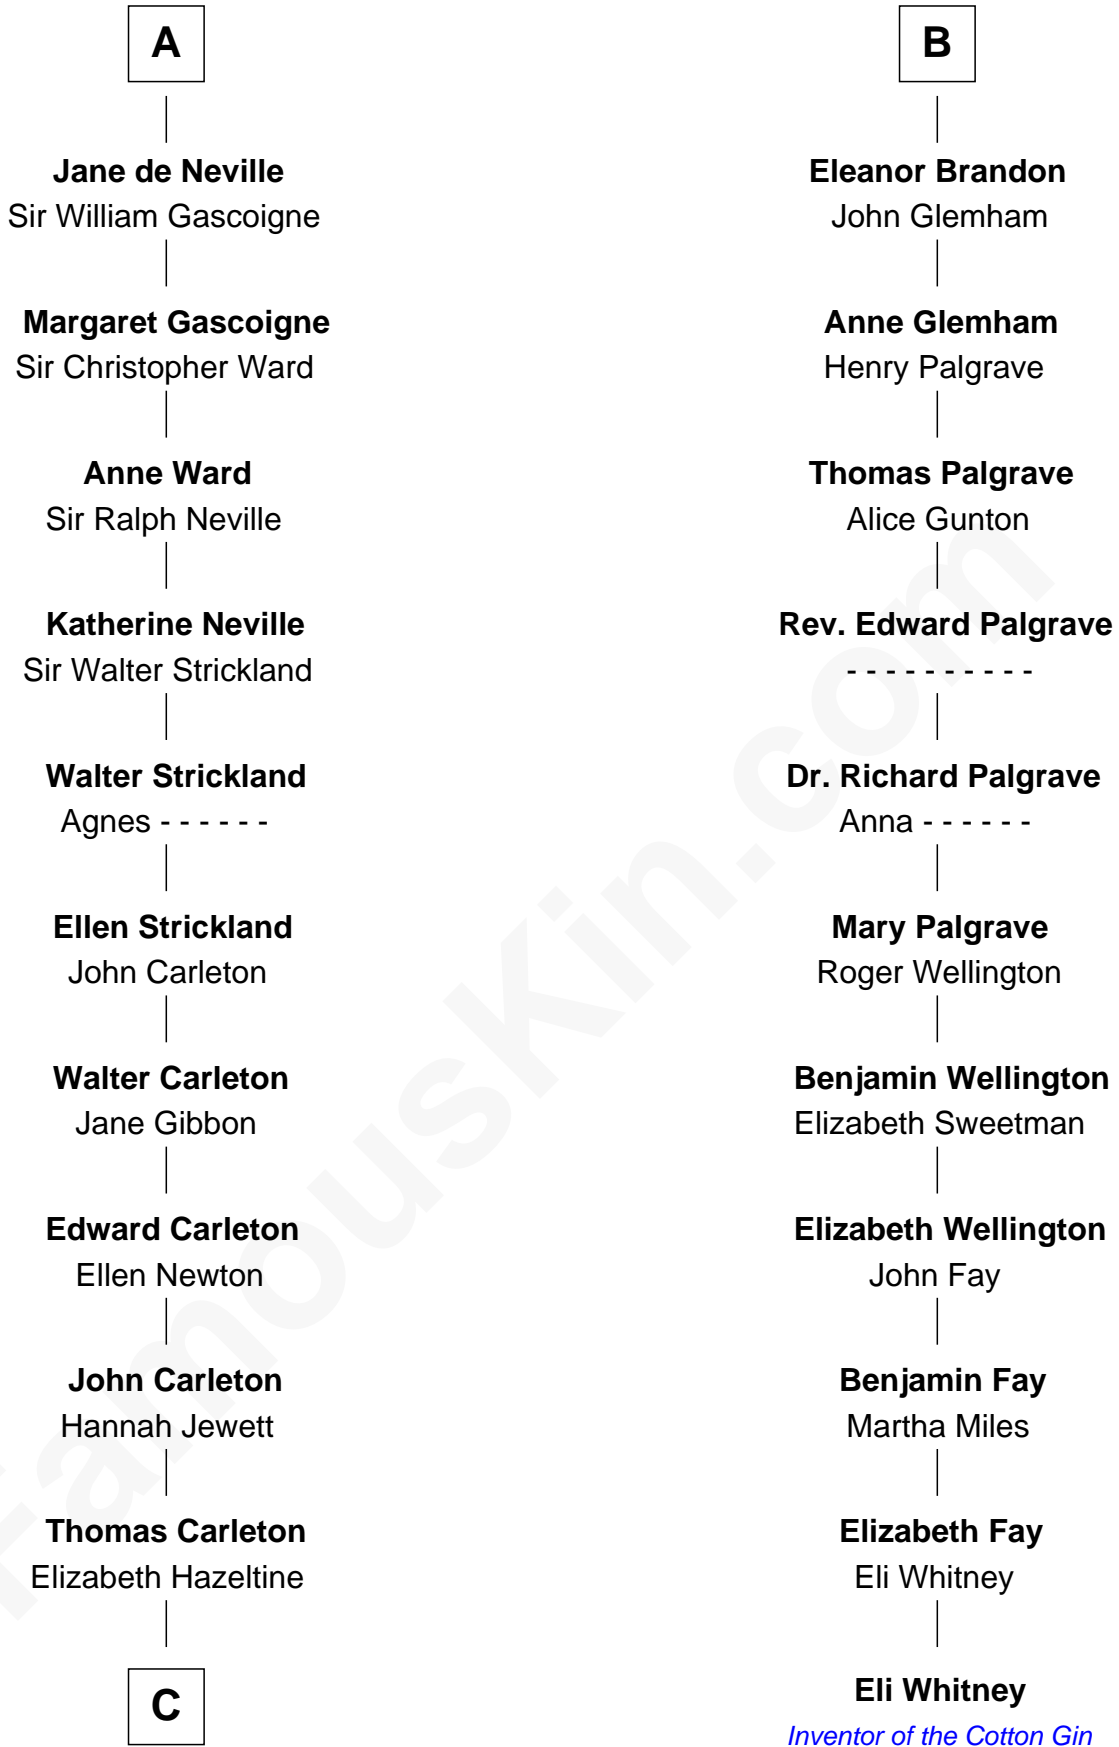

## Relationship Chart of

**Charles A. Pillsbury**

*Co-Founder of C.A. Pillsbury Co.*

17th cousin 4 times removed of

**Eli Whitney**

*Inventor of the Cotton Gin*

**Sir Humphrey de Bohun**

Eleanor de Braiose

**C**

John Carleton  
Hannah Platts

Moses Carleton  
Margaret Sprake

Henry Carleton  
Polly Greeley

Margaret Sprague Carleton  
George Alfred Pillsbury

Charles A. Pillsbury  
*Co-Founder of C.A. Pillsbury Co.*