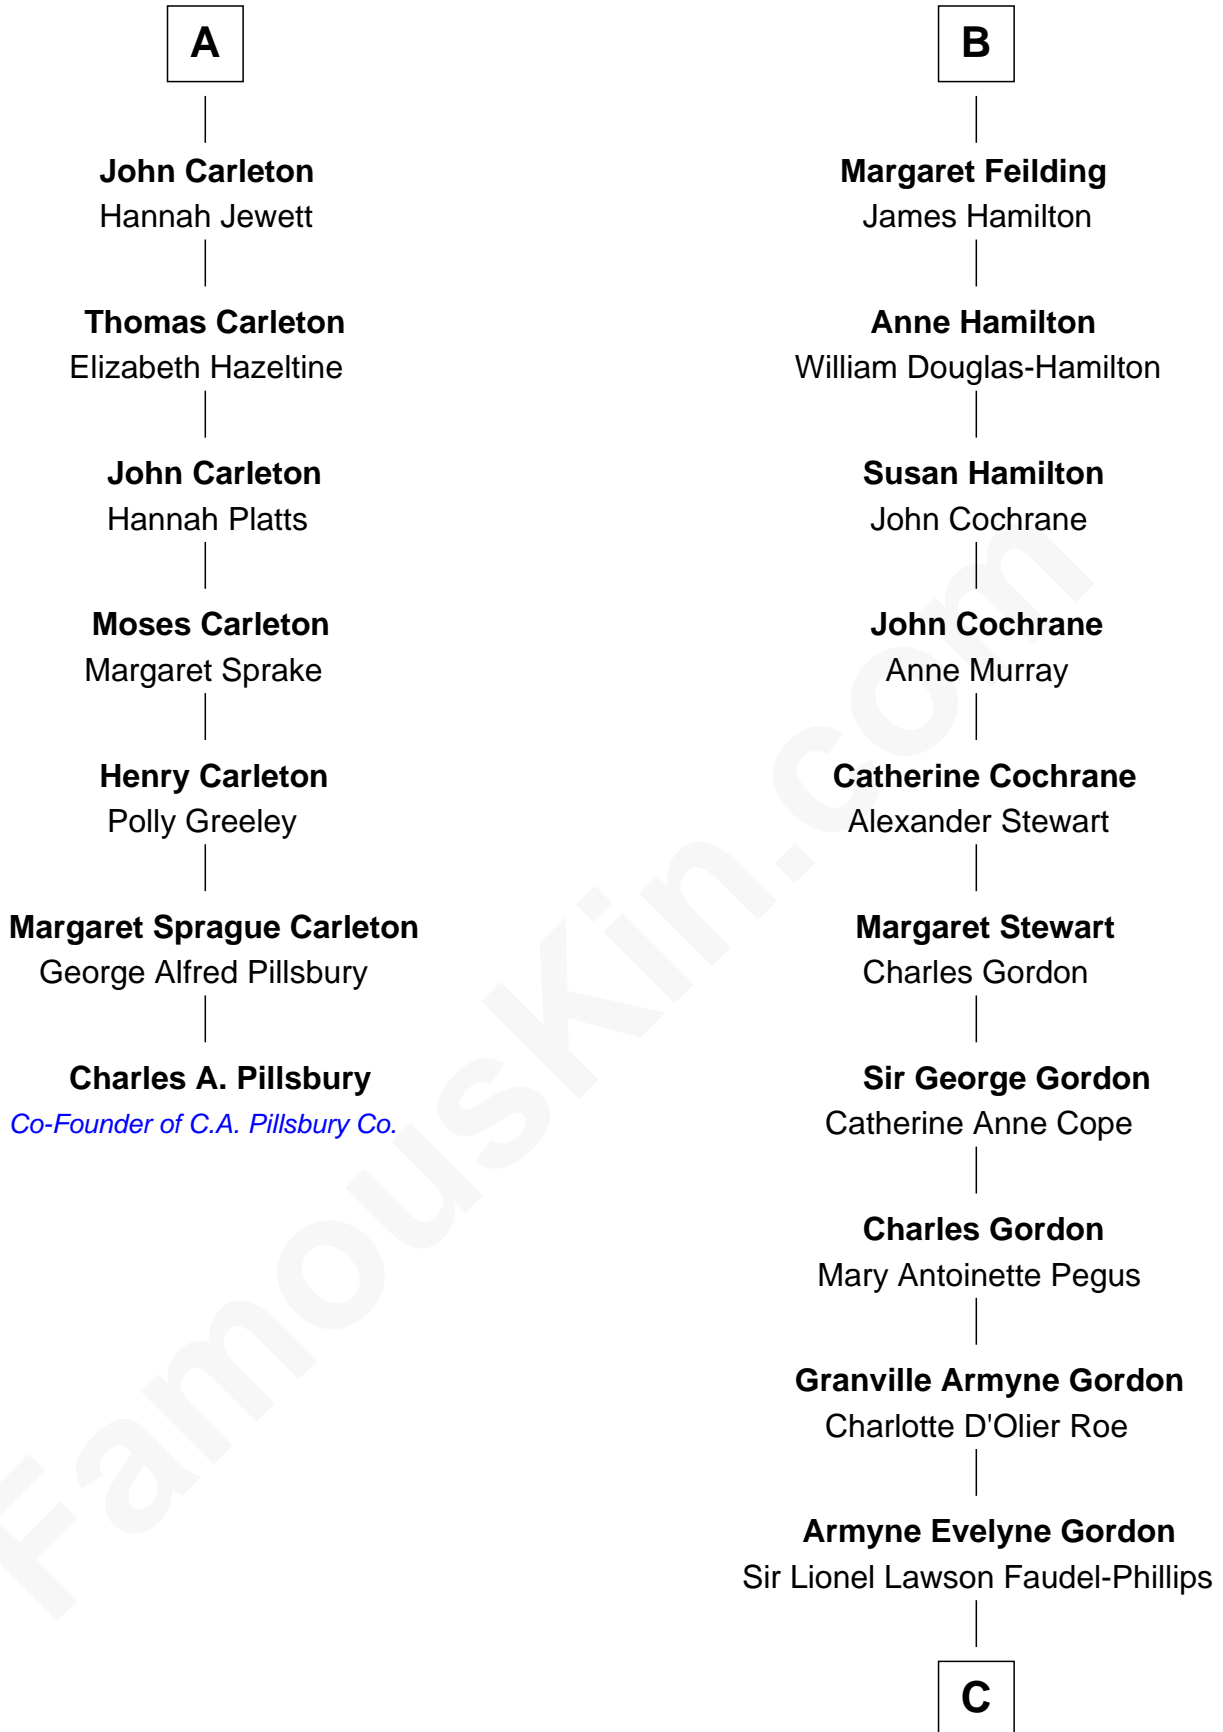

FamousKin.com

Relationship Chart of

Charles A. Pillsbury

Co-Founder of C.A. Pillsbury Co.

13th cousin 7 times removed of

Cara Delevingne

Fashion Model and Movie Actress

Sir William FitzHugh

Margery Willoughby

C

Anne Margaret Faudel-Phillips

John Vincent Sheffield

Jane Armyne Sheffield

Sir Jocelyn Edward Greville Stevens

Pandora Anne Stevens

Charles Hamar Delevingne