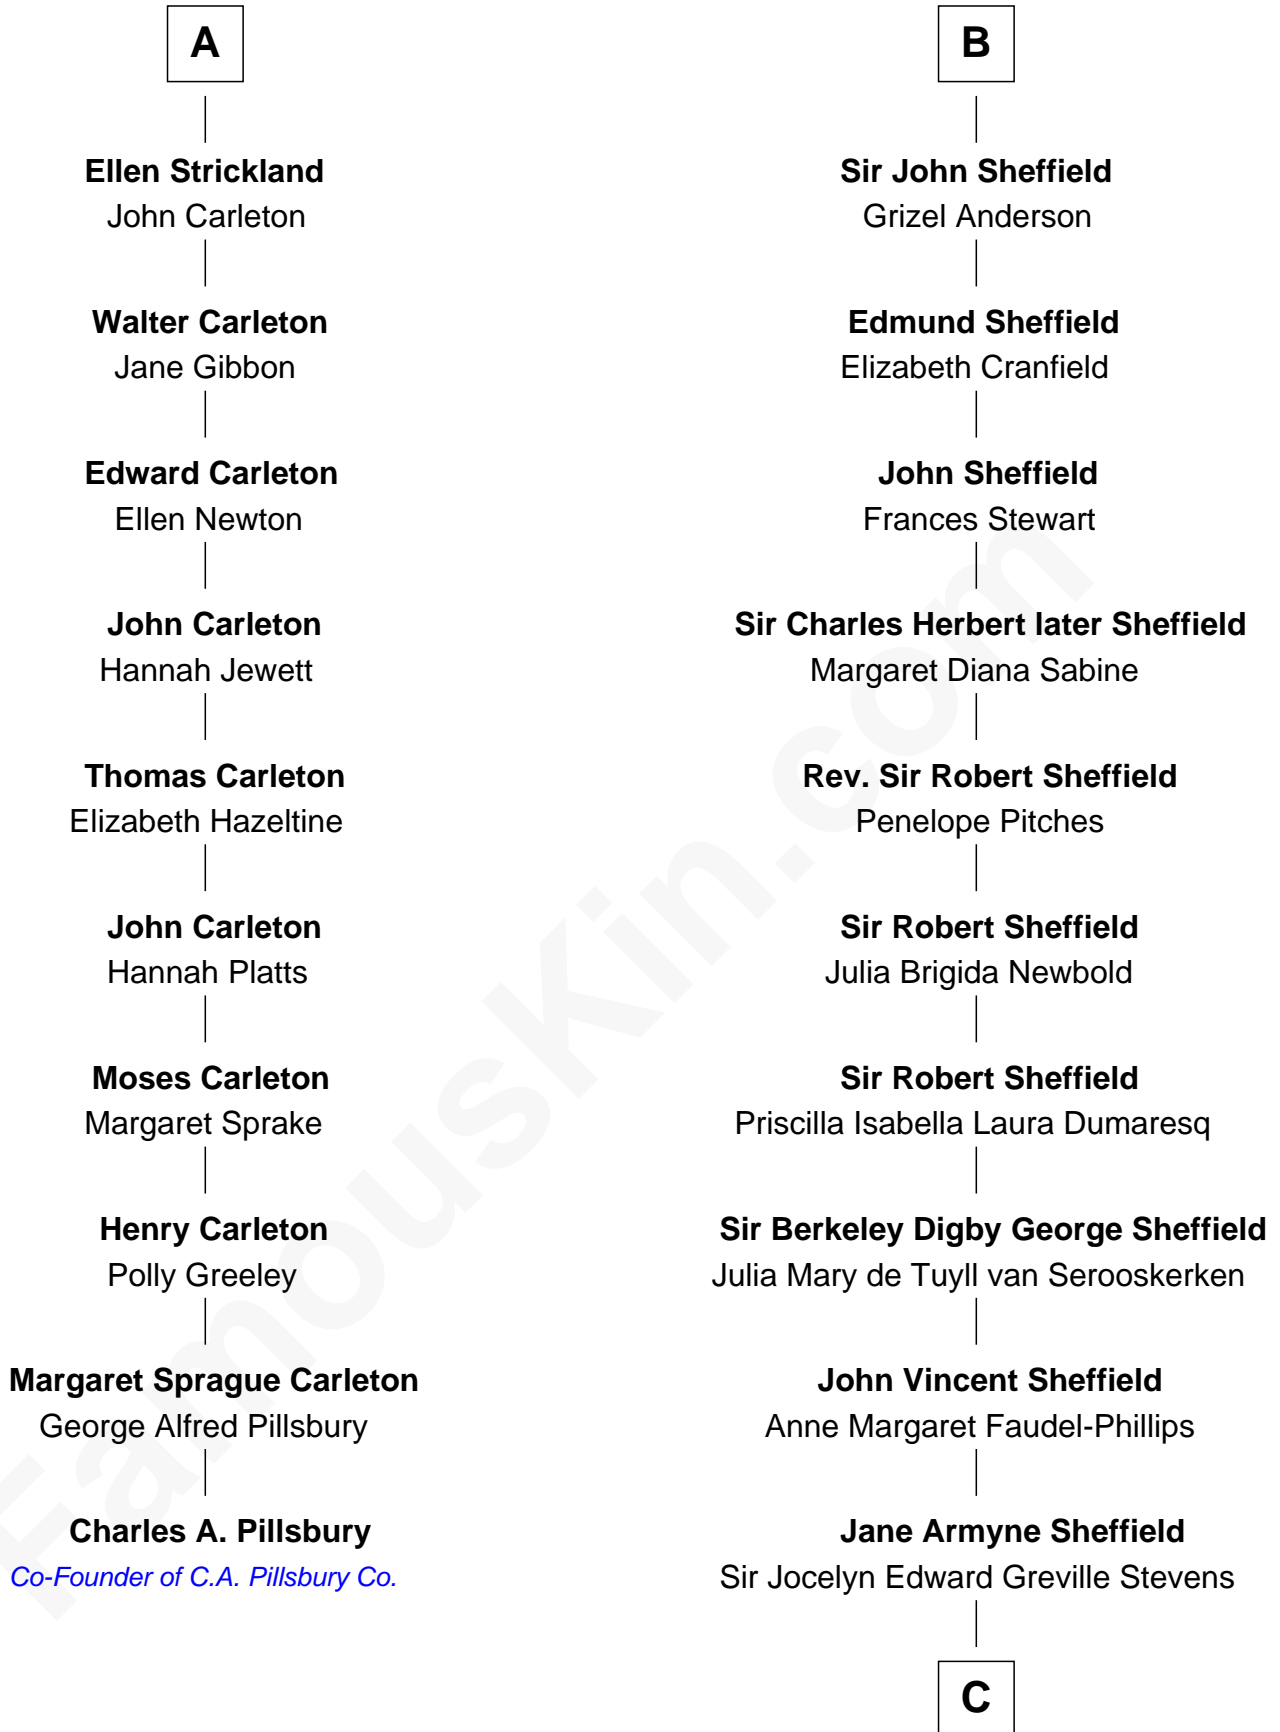

FamousKin.com

Relationship Chart of

Charles A. Pillsbury

Co-Founder of C.A. Pillsbury Co.

16th cousin 2 times removed of

Cara Delevingne

Fashion Model and Movie Actress

Pandora Anne Stevens
Charles Hamar Delevingne