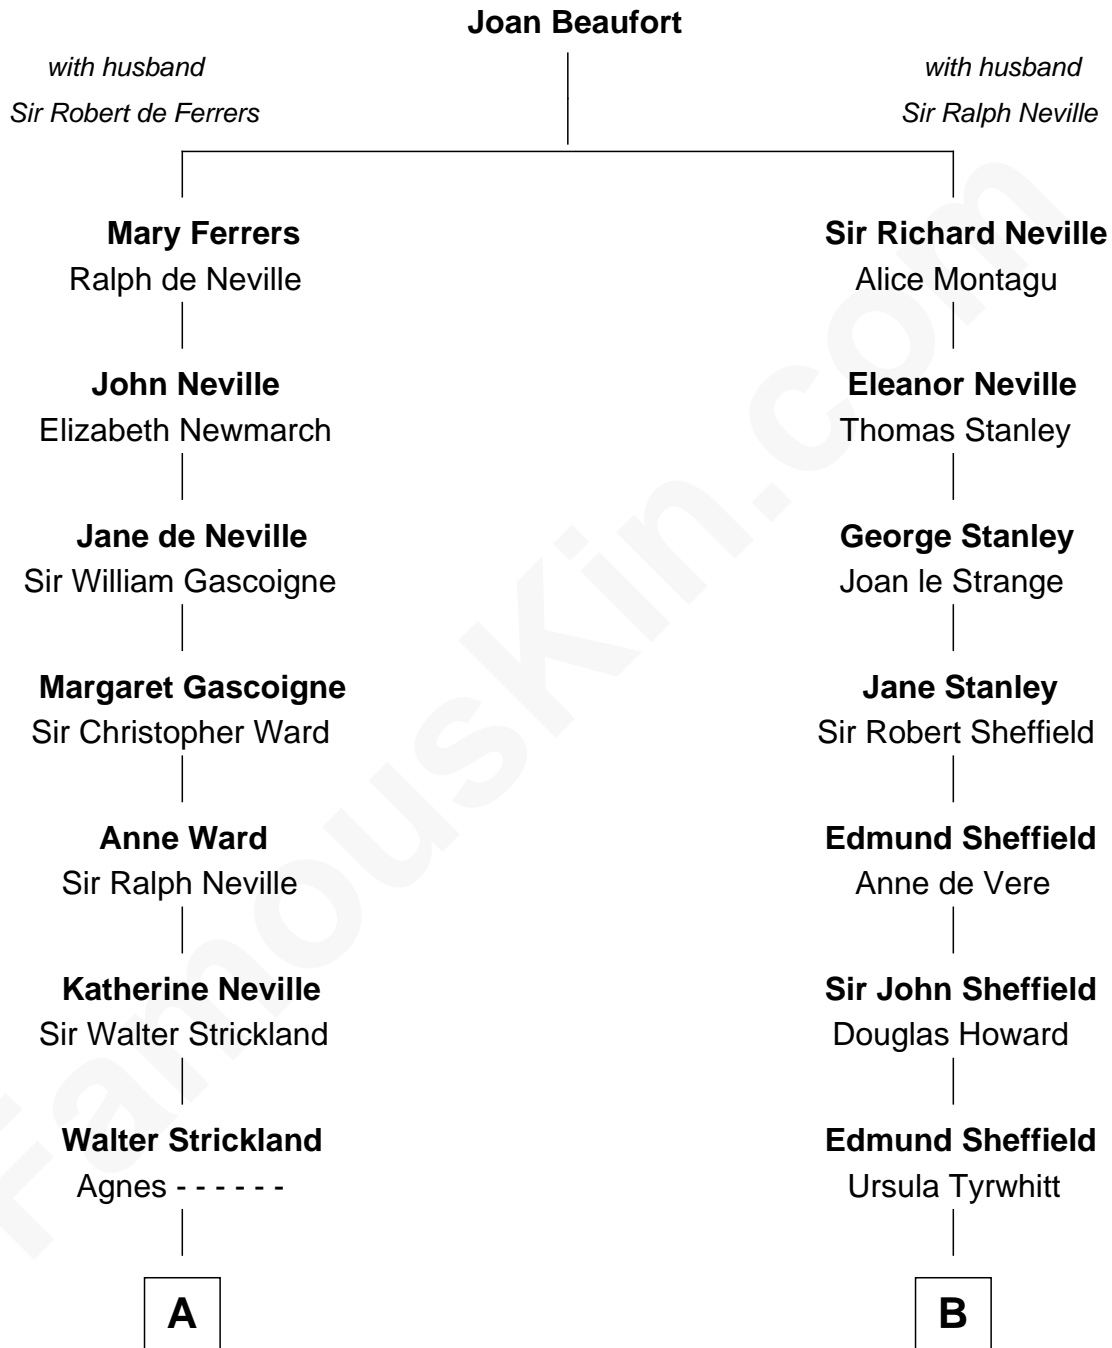

FamousKin.com

Relationship Chart of

Charles A. Pillsbury

Co-Founder of C.A. Pillsbury Co.

16th cousin 2 times removed of

Cara Delevingne

Fashion Model and Movie Actress

Pandora Anne Stevens
Charles Hamar Delevingne

Cara Delevingne
Model and Actress

FamousKin.com