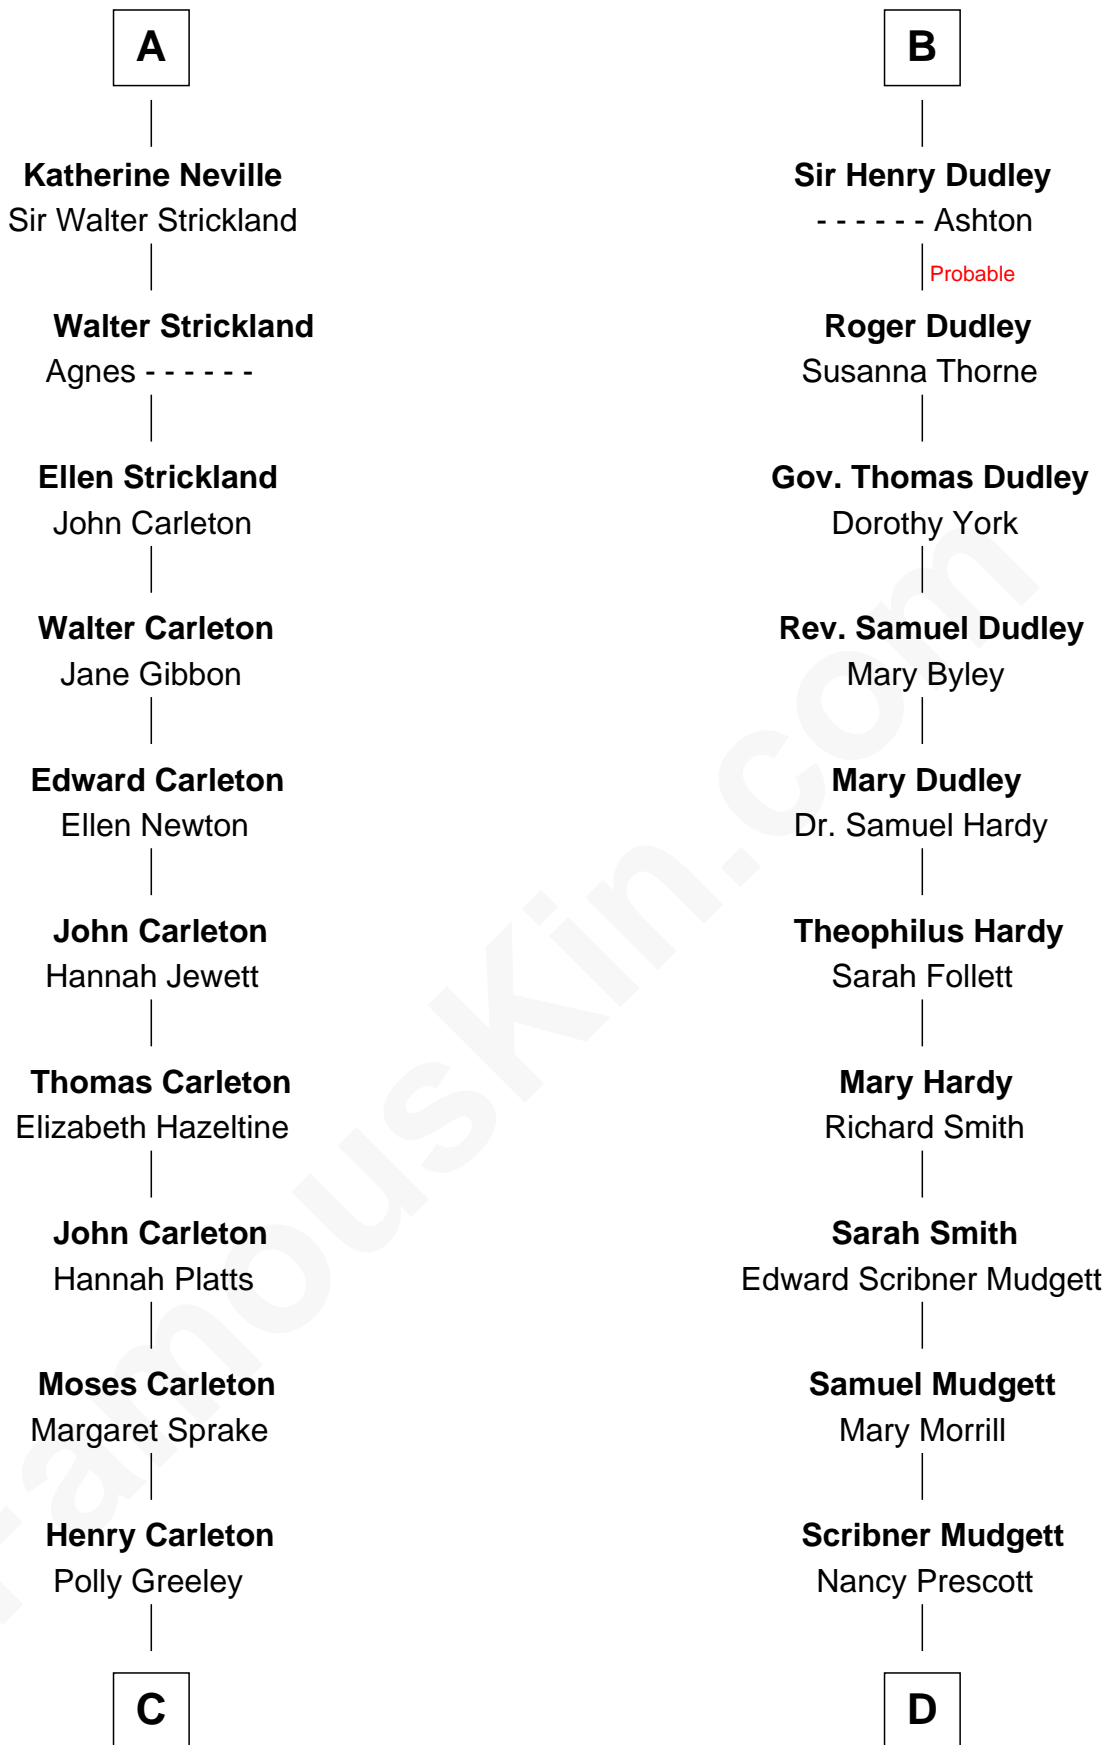

FamousKin.com

Relationship Chart of

Charles A. Pillsbury

Co-Founder of C.A. Pillsbury Co.

18th cousin of

Dr. H. H. Holmes

Serial Killer aka "Devil in the White City"

C

Margaret Sprague Carleton

George Alfred Pillsbury

Charles A. Pillsbury

Co-Founder of C.A. Pillsbury Co.

D

Levi Horton Mudgett

Theodate Page Price

Dr. H. H. Holmes

Serial Killer Dr. H. H. Holmes

FamousKin.com