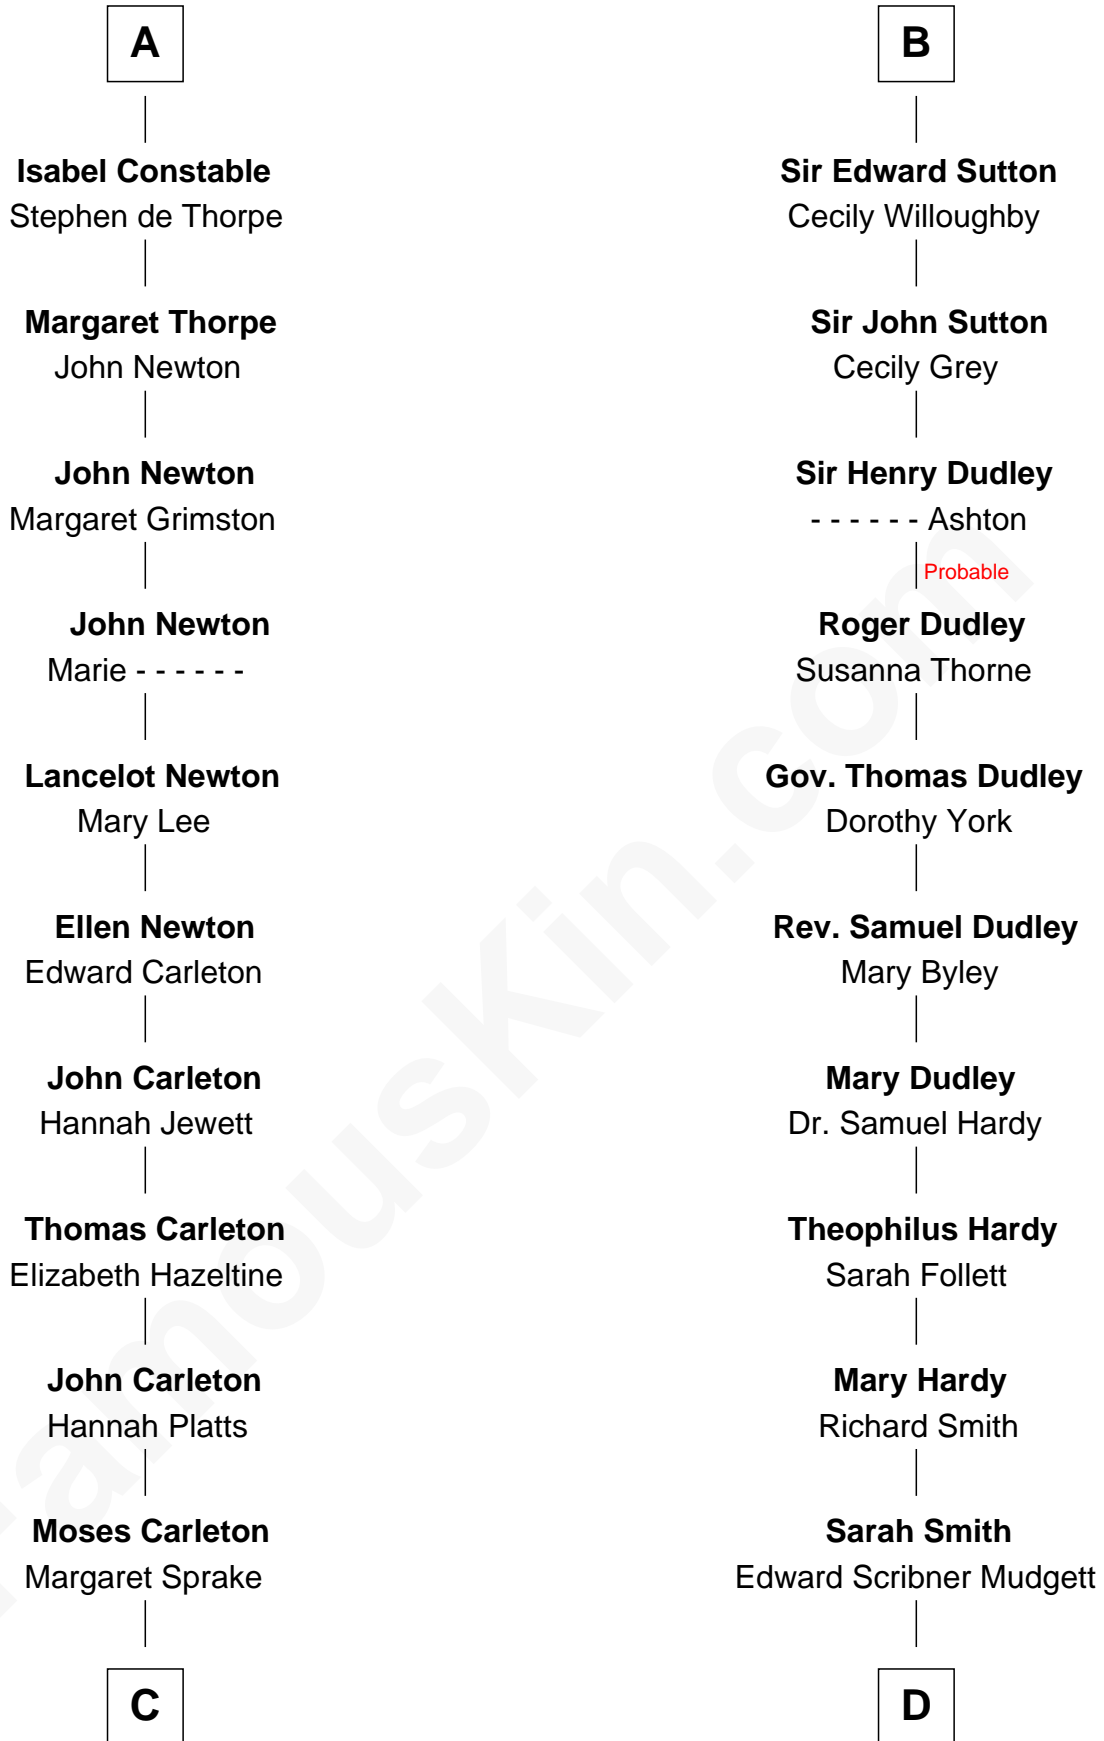

FamousKin.com

Relationship Chart of

Charles A. Pillsbury

Co-Founder of C.A. Pillsbury Co.

19th cousin 1 time removed of

Dr. H. H. Holmes

Serial Killer aka "Devil in the White City"

Sir Roger de Quincy

Sir John Berkeley

Elizabeth Betteshorne

Elizabeth Berkeley

Sir John Sutton

Sir Edmund Sutton

Joyce Tiptoft

B

C

Henry Carleton

Polly Greeley

Margaret Sprague Carleton

George Alfred Pillsbury

Charles A. Pillsbury

Co-Founder of C.A. Pillsbury Co.

D

Samuel Mudgett

Mary Morrill

Scribner Mudgett

Nancy Prescott

Levi Horton Mudgett

Theodate Page Price

Dr. H. H. Holmes

Serial Killer Dr. H. H. Holmes

FamousKin.com