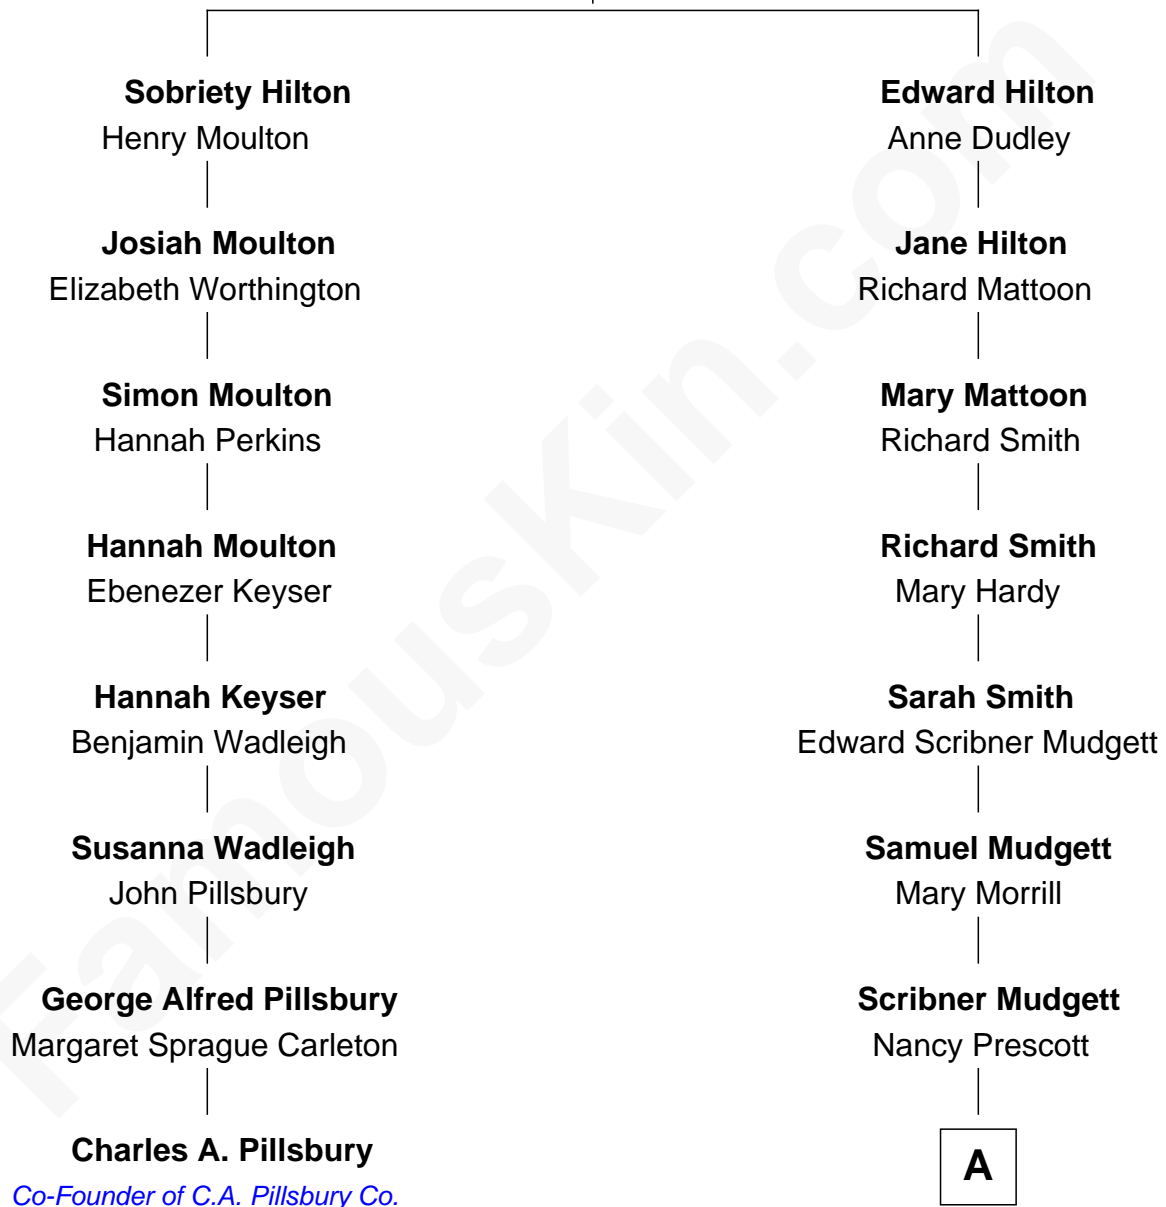

FamousKin.com Relationship Chart of

Charles A. Pillsbury

Co-Founder of C.A. Pillsbury Co.

7th cousin 1 time removed of

Dr. H. H. Holmes

Serial Killer aka "Devil in the White City"

Edward Hilton

A

Levi Horton Mudgett

Theodate Page Price

Dr. H. H. Holmes

Serial Killer Dr. H. H. Holmes

FamousKin.com