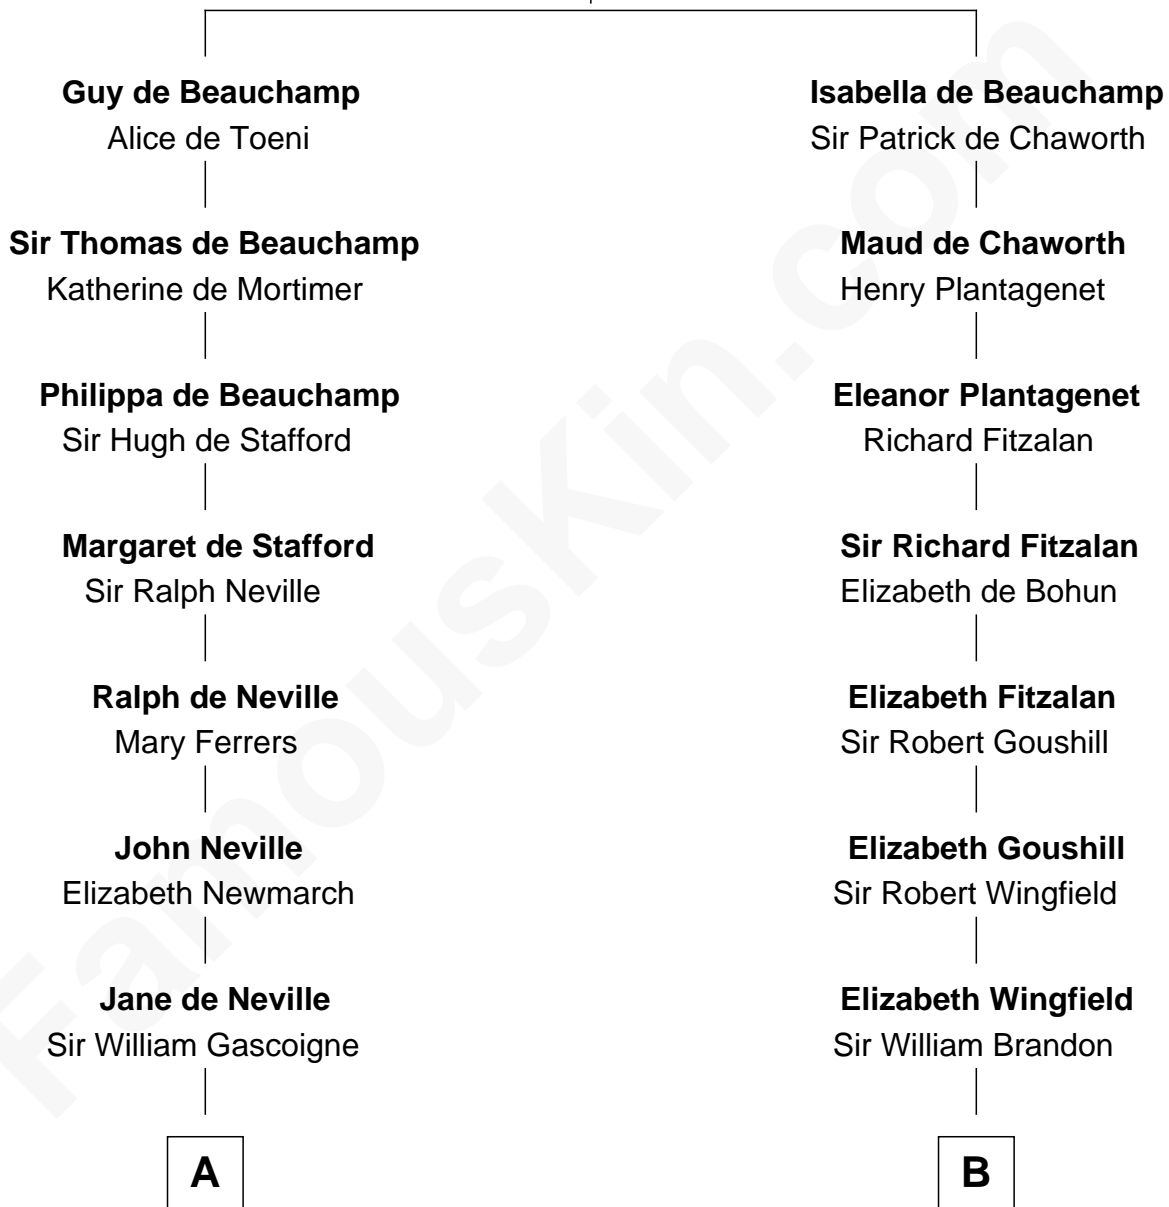

## Relationship Chart of

**Charles A. Pillsbury**

*Co-Founder of C.A. Pillsbury Co.*

20th cousin of

**Franklin D. Roosevelt**

*32nd U.S. President*

**William de Beauchamp**

Maud FitzJohn