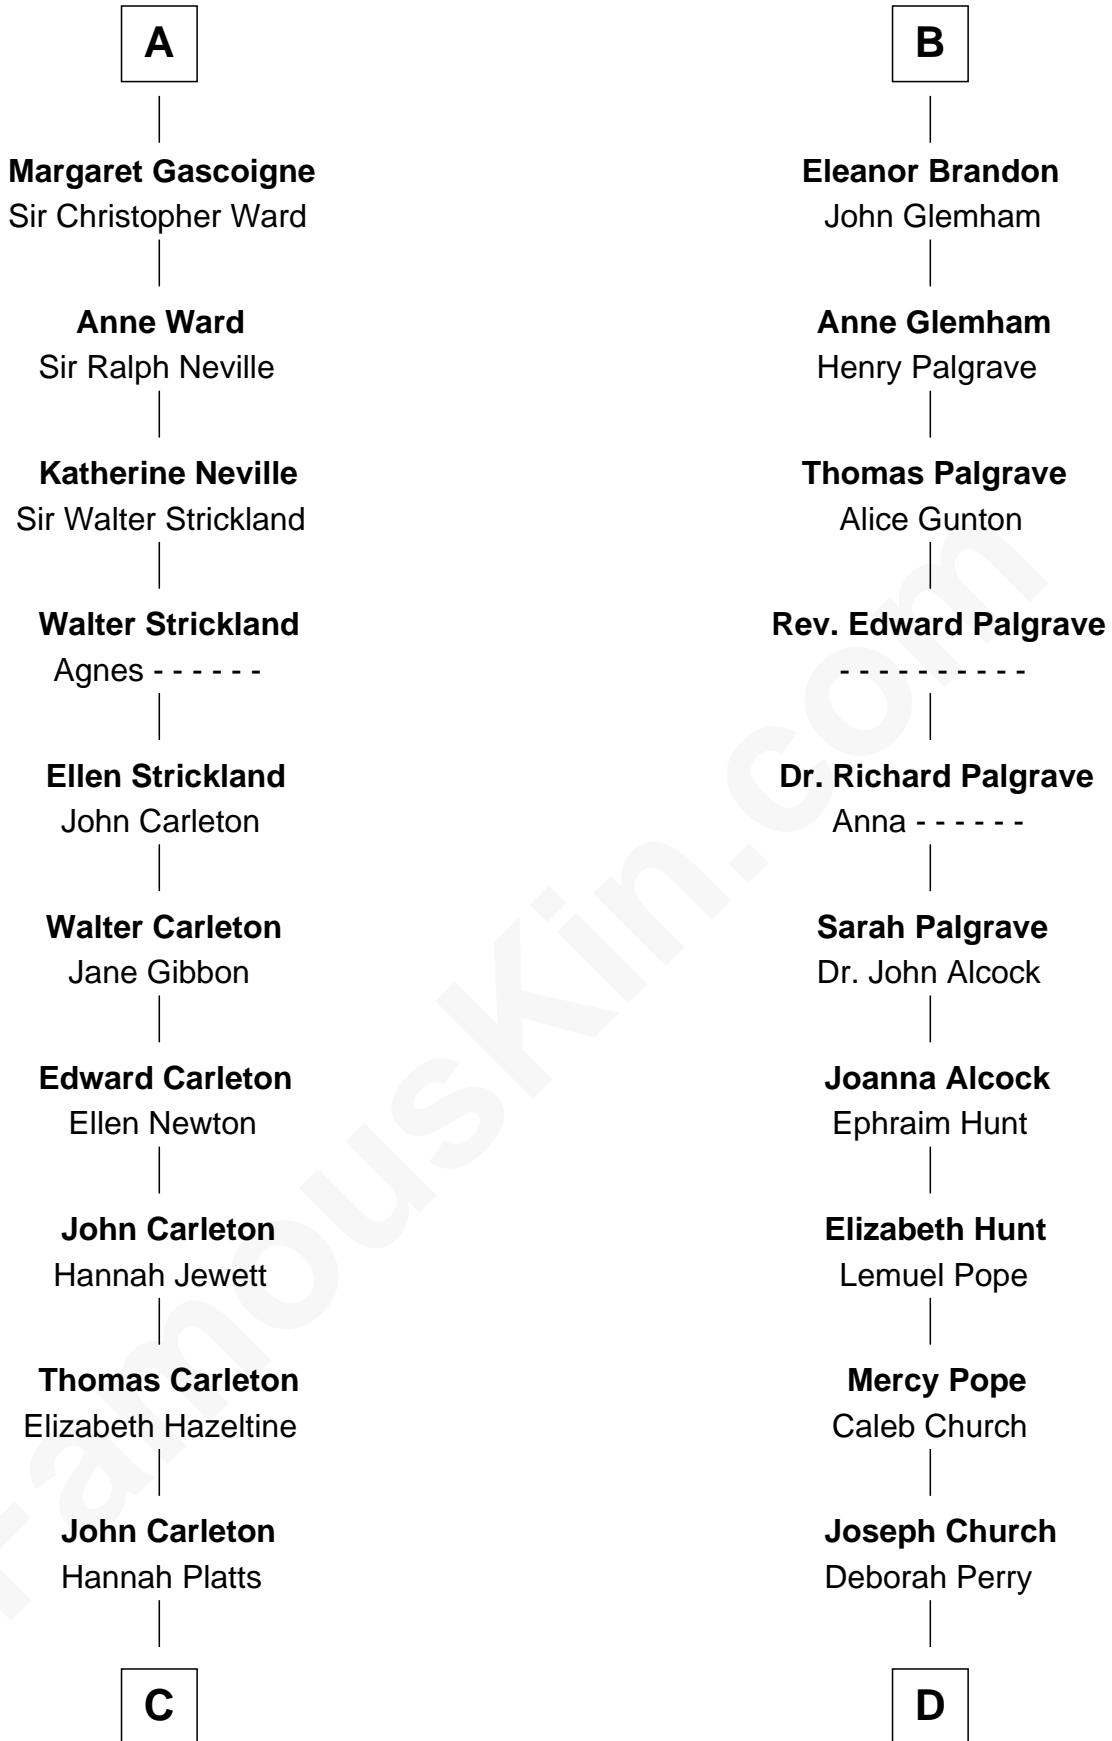

## Relationship Chart of

**Charles A. Pillsbury**

*Co-Founder of C.A. Pillsbury Co.*

20th cousin of

**Franklin D. Roosevelt**

*32nd U.S. President*

**William de Beauchamp**

Maud FitzJohn

**C**

**Moses Carleton**  
Margaret Sprake

**Henry Carleton**  
Polly Greeley

**Margaret Sprague Carleton**  
George Alfred Pillsbury

**Charles A. Pillsbury**  
*Co-Founder of C.A. Pillsbury Co.*

**D**

**Deborah P. Church**  
Warren Delano