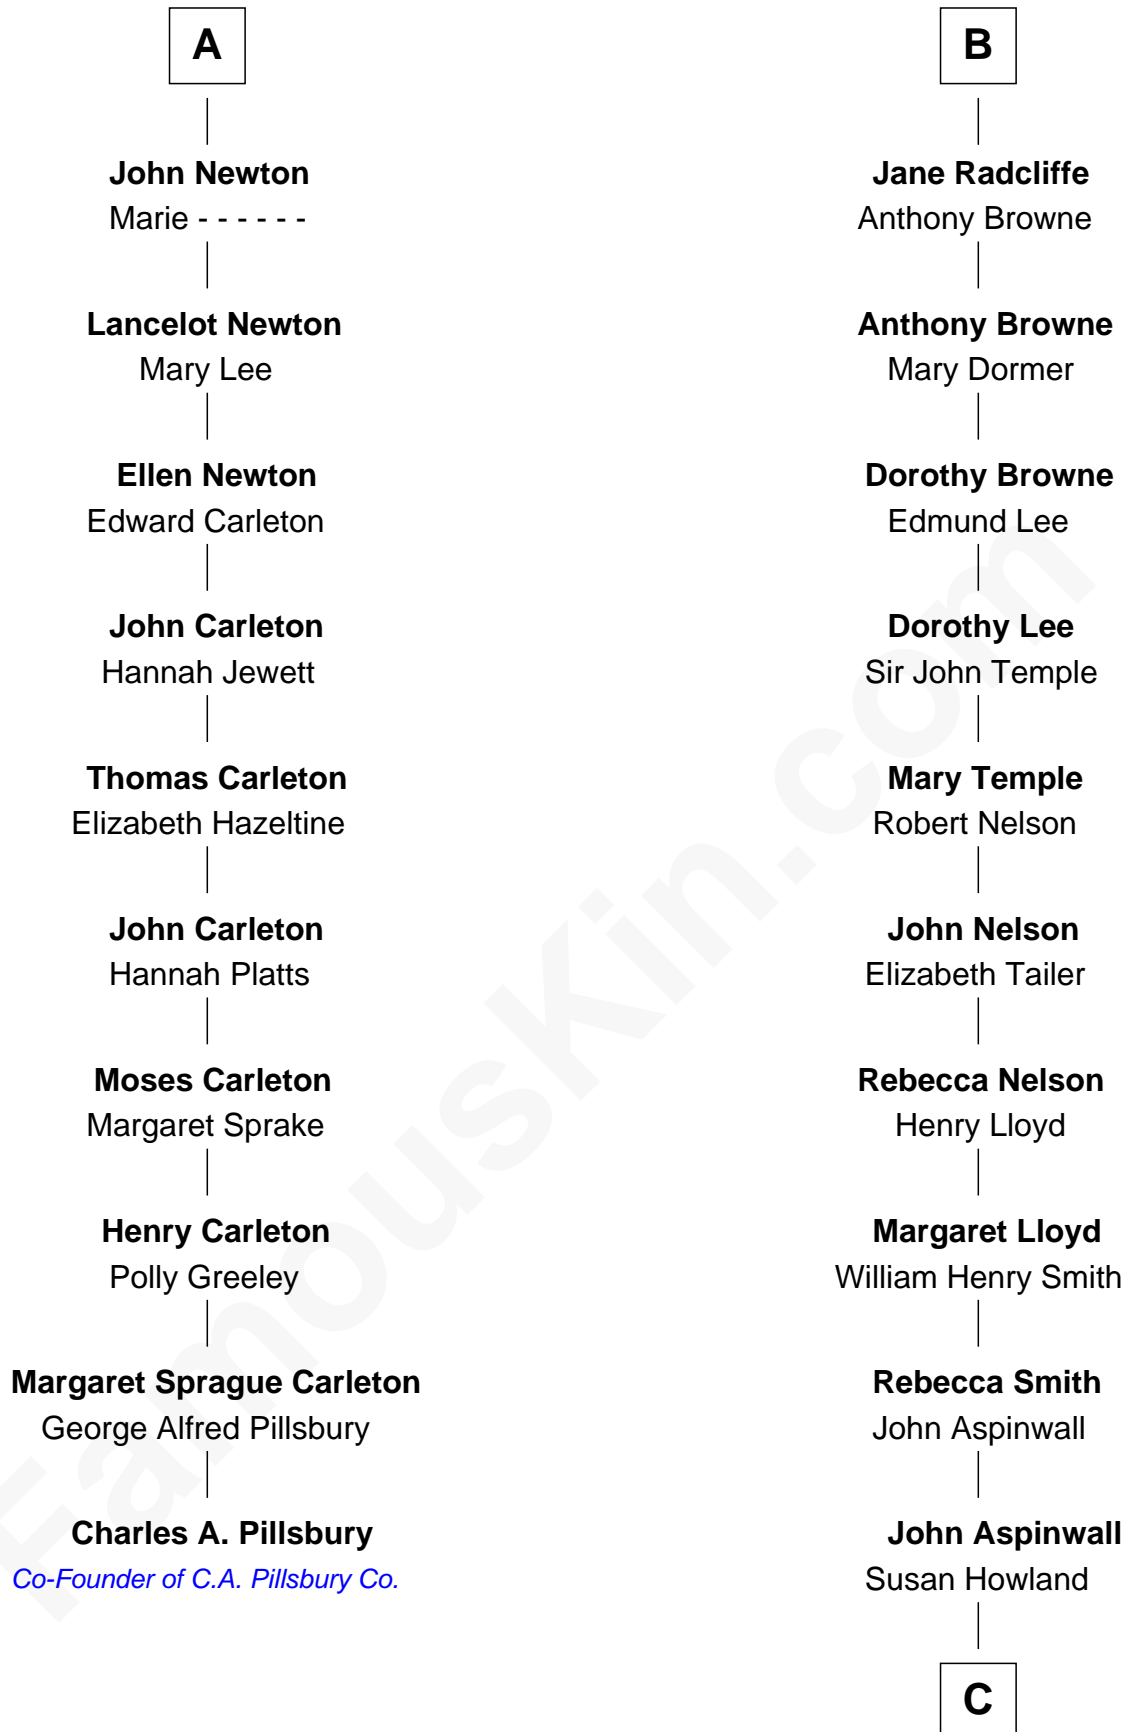

FamousKin.com Relationship Chart of

Charles A. Pillsbury

Co-Founder of C.A. Pillsbury Co.

16th cousin 3 times removed of

Franklin D. Roosevelt

32nd U.S. President

C

Mary Rebecca Aspinwall
Isaac Daniel Roosevelt

James Roosevelt
Sara Delano

Franklin D. Roosevelt
32nd U.S. President

FamousKin.com