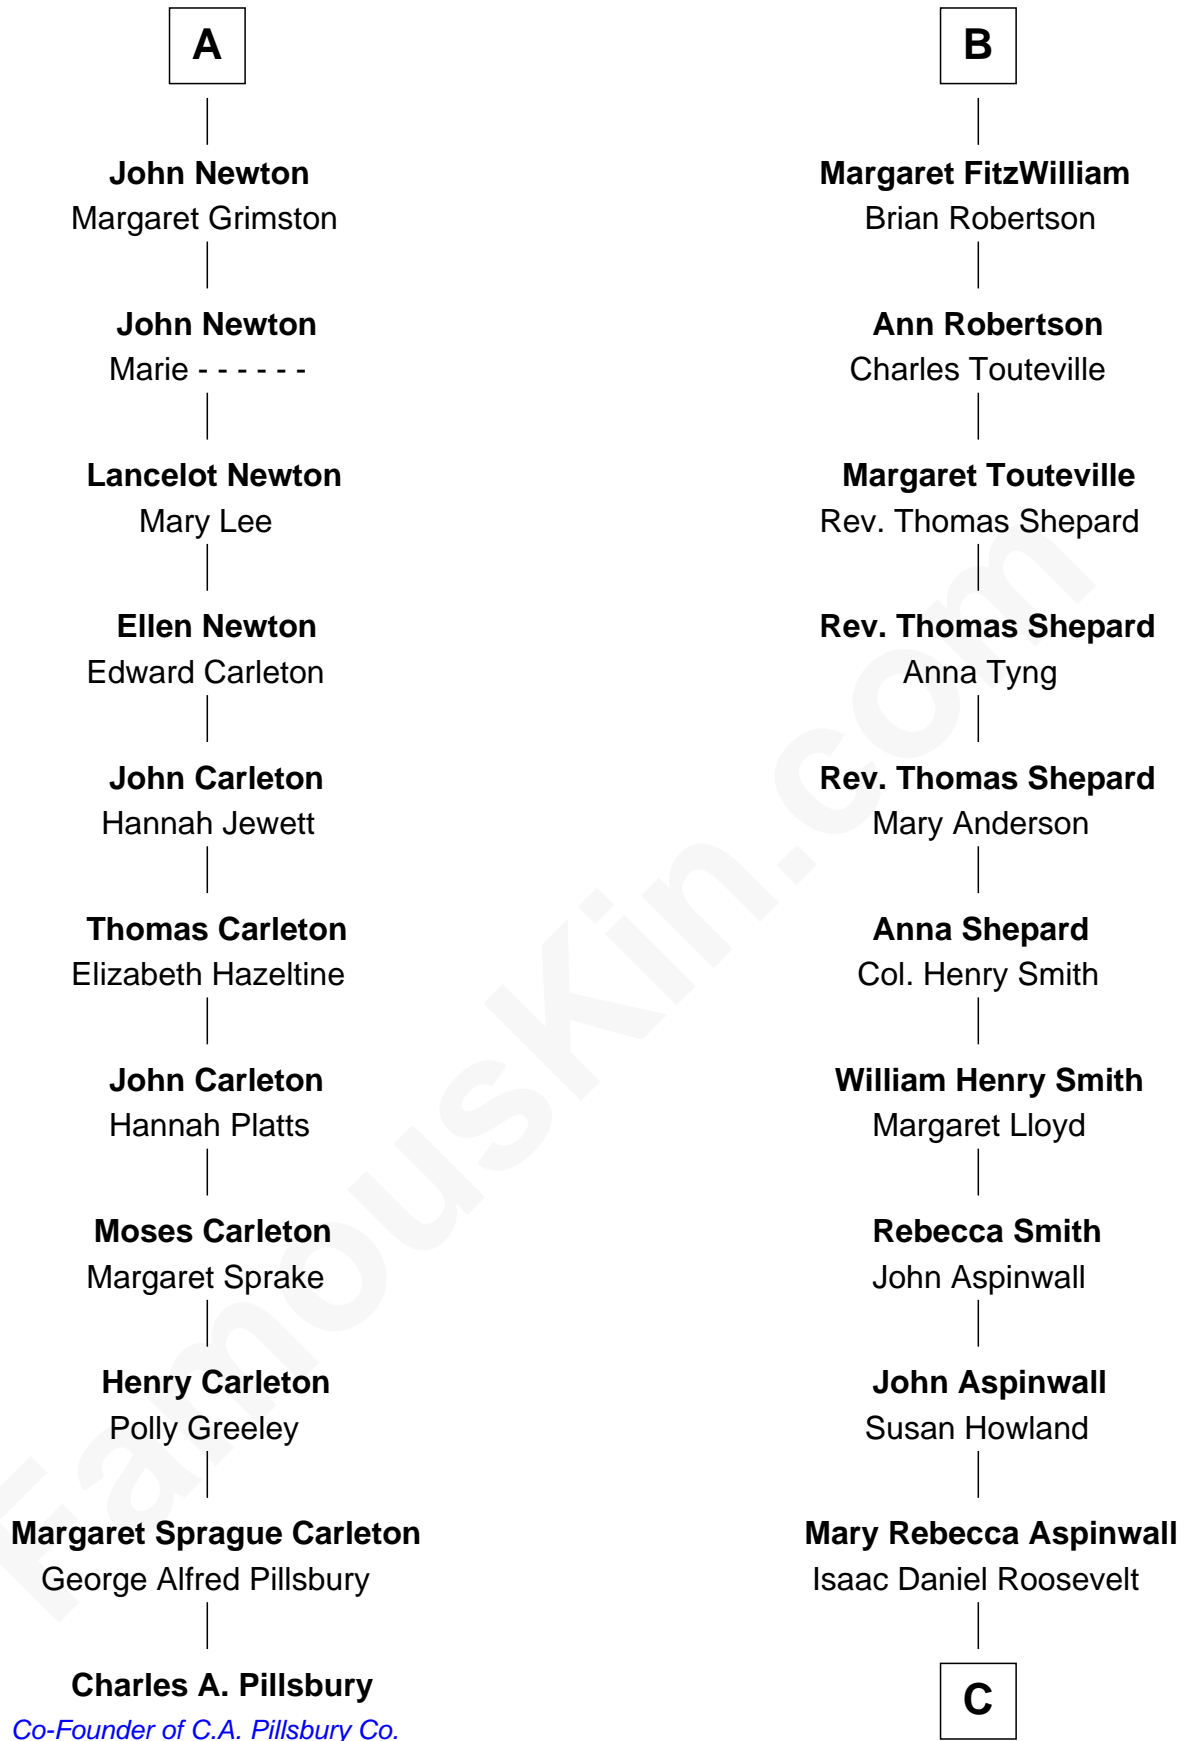

FamousKin.com Relationship Chart of

Charles A. Pillsbury

Co-Founder of C.A. Pillsbury Co.

17th cousin 1 time removed of

Franklin D. Roosevelt

32nd U.S. President

Sir John Marmion

Maud de Furnival

C

James Roosevelt

Sara Delano

Franklin D. Roosevelt

32nd U.S. President

FamousKin.com