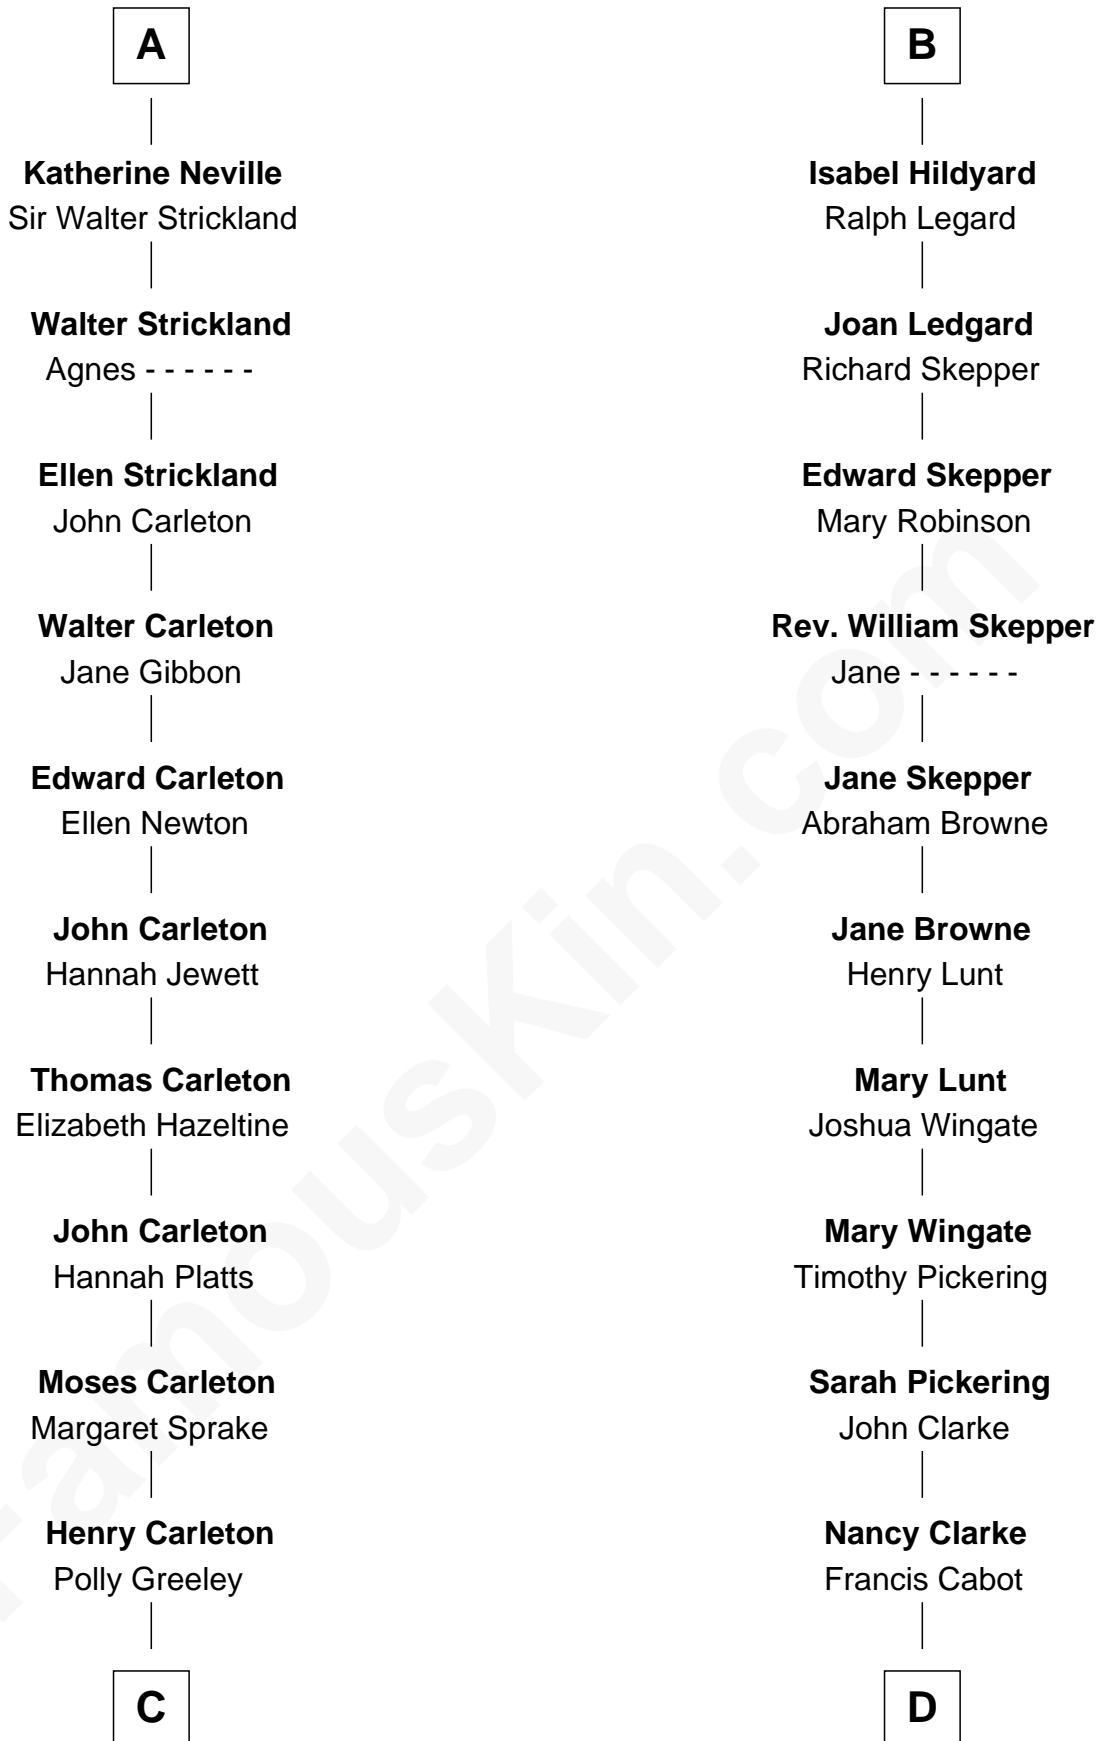

FamousKin.com

Relationship Chart of

Charles A. Pillsbury

Co-Founder of C.A. Pillsbury Co.

18th cousin 2 times removed of

Alice (Lee) Roosevelt

First Wife of President Theodore Roosevelt

Edward III, King of England

Philippa of Hainault

C

Margaret Sprague Carleton

George Alfred Pillsbury

Charles A. Pillsbury

Co-Founder of C.A. Pillsbury Co.

D

Mary Ann Cabot