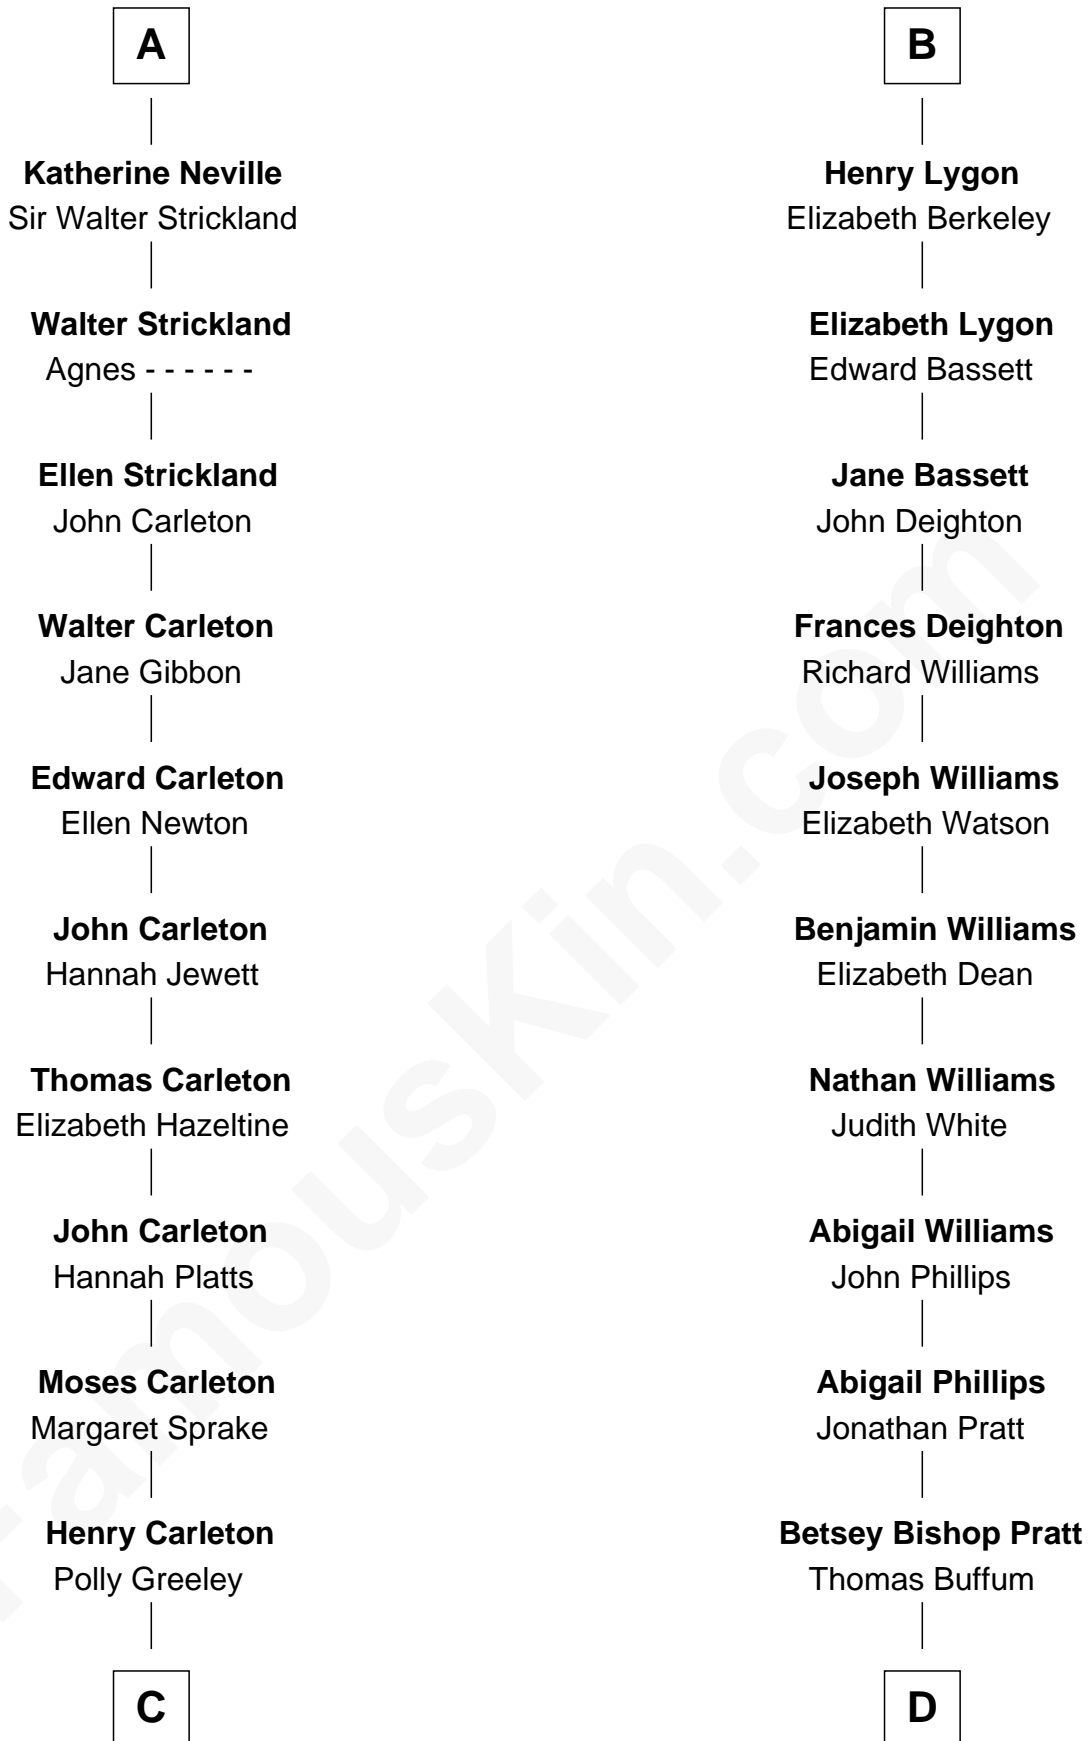

FamousKin.com

Relationship Chart of

Charles A. Pillsbury

Co-Founder of C.A. Pillsbury Co.

18th cousin 3 times removed of

James Taylor

Singer-Songwriter

C

Margaret Sprague Carleton

George Alfred Pillsbury

Charles A. Pillsbury

Co-Founder of C.A. Pillsbury Co.

D

Eliza Ann Buffum

Granville Hall Leonard

Emily Roxanna Leonard

Stanford Lyman Haynes

Theodosia Haynes

Alexander Taylor

Dr. Isaac Montrose Taylor

Gertrude Arline Woodard

James Taylor

Singer-Songwriter