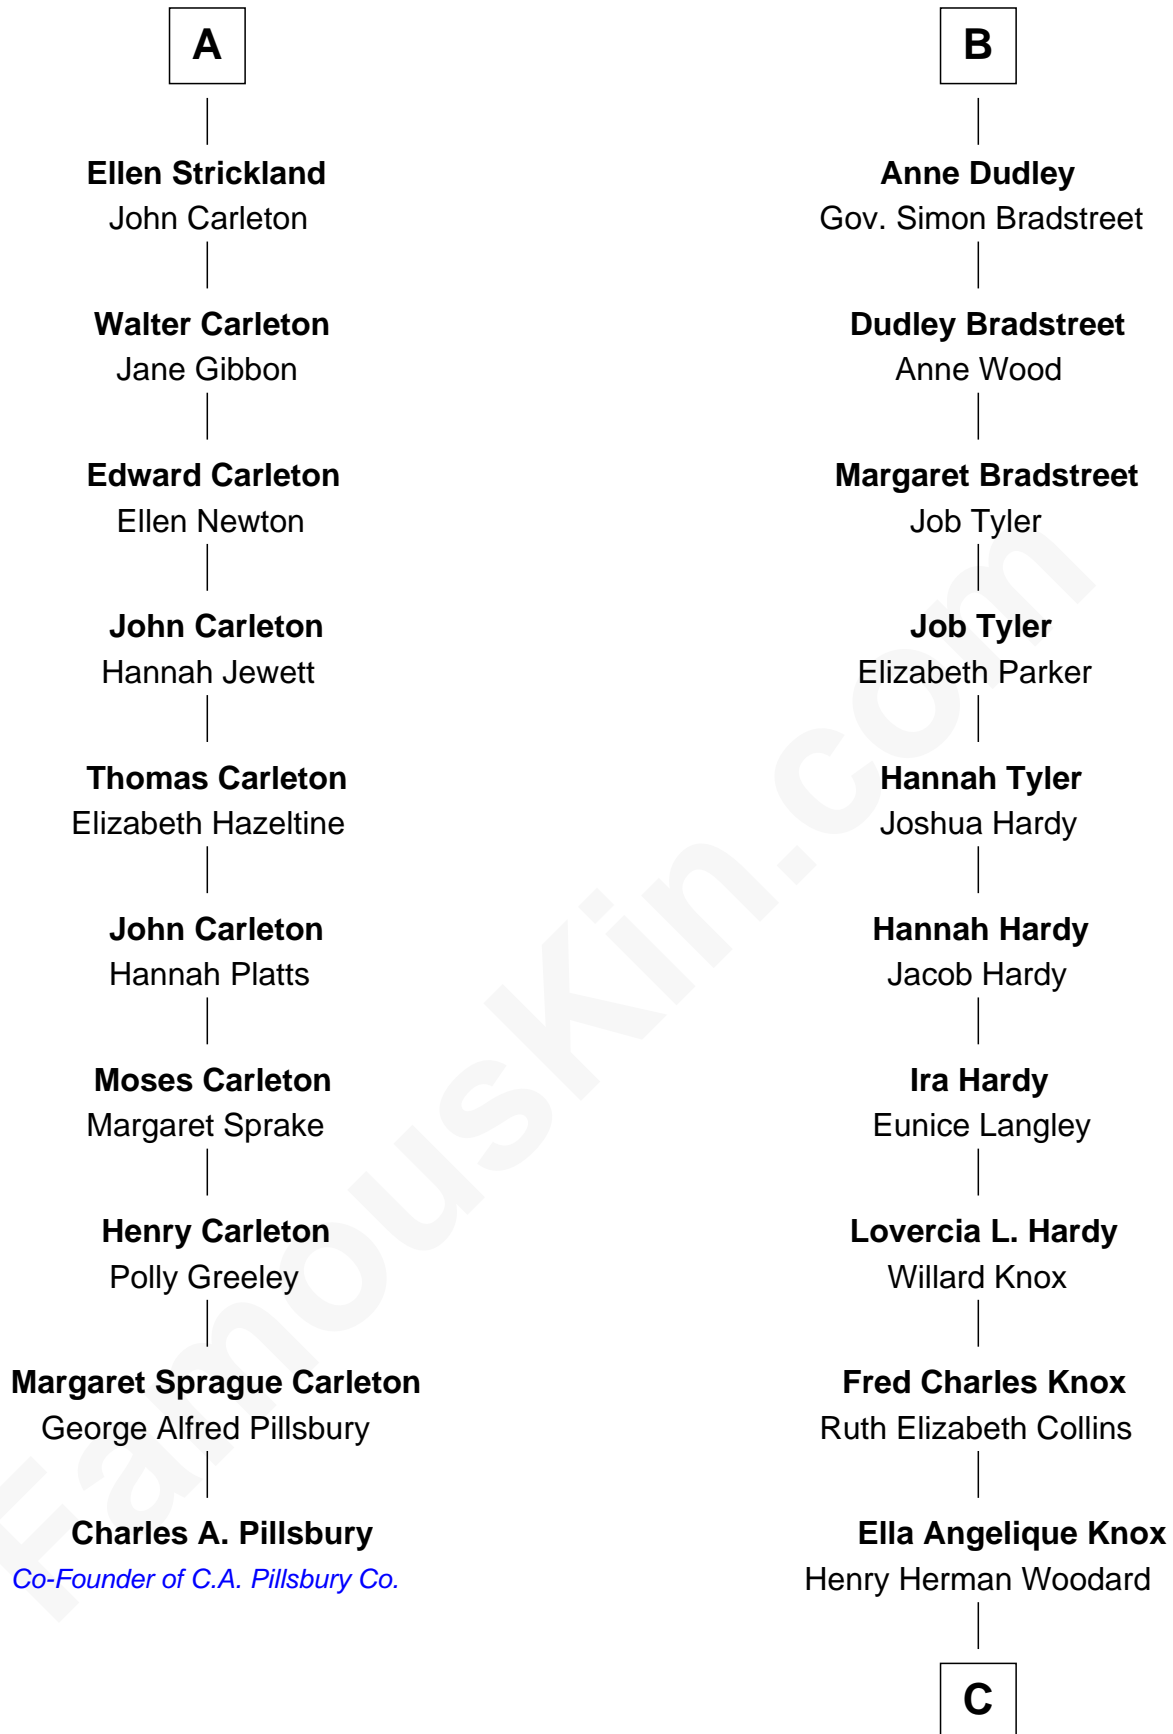

FamousKin.com Relationship Chart of

Charles A. Pillsbury

Co-Founder of C.A. Pillsbury Co.

16th cousin 2 times removed of

James Taylor

Singer-Songwriter

C

Gertrude Arline Woodard

Dr. Isaac Montrose Taylor

James Taylor

Singer-Songwriter

FamousKin.com