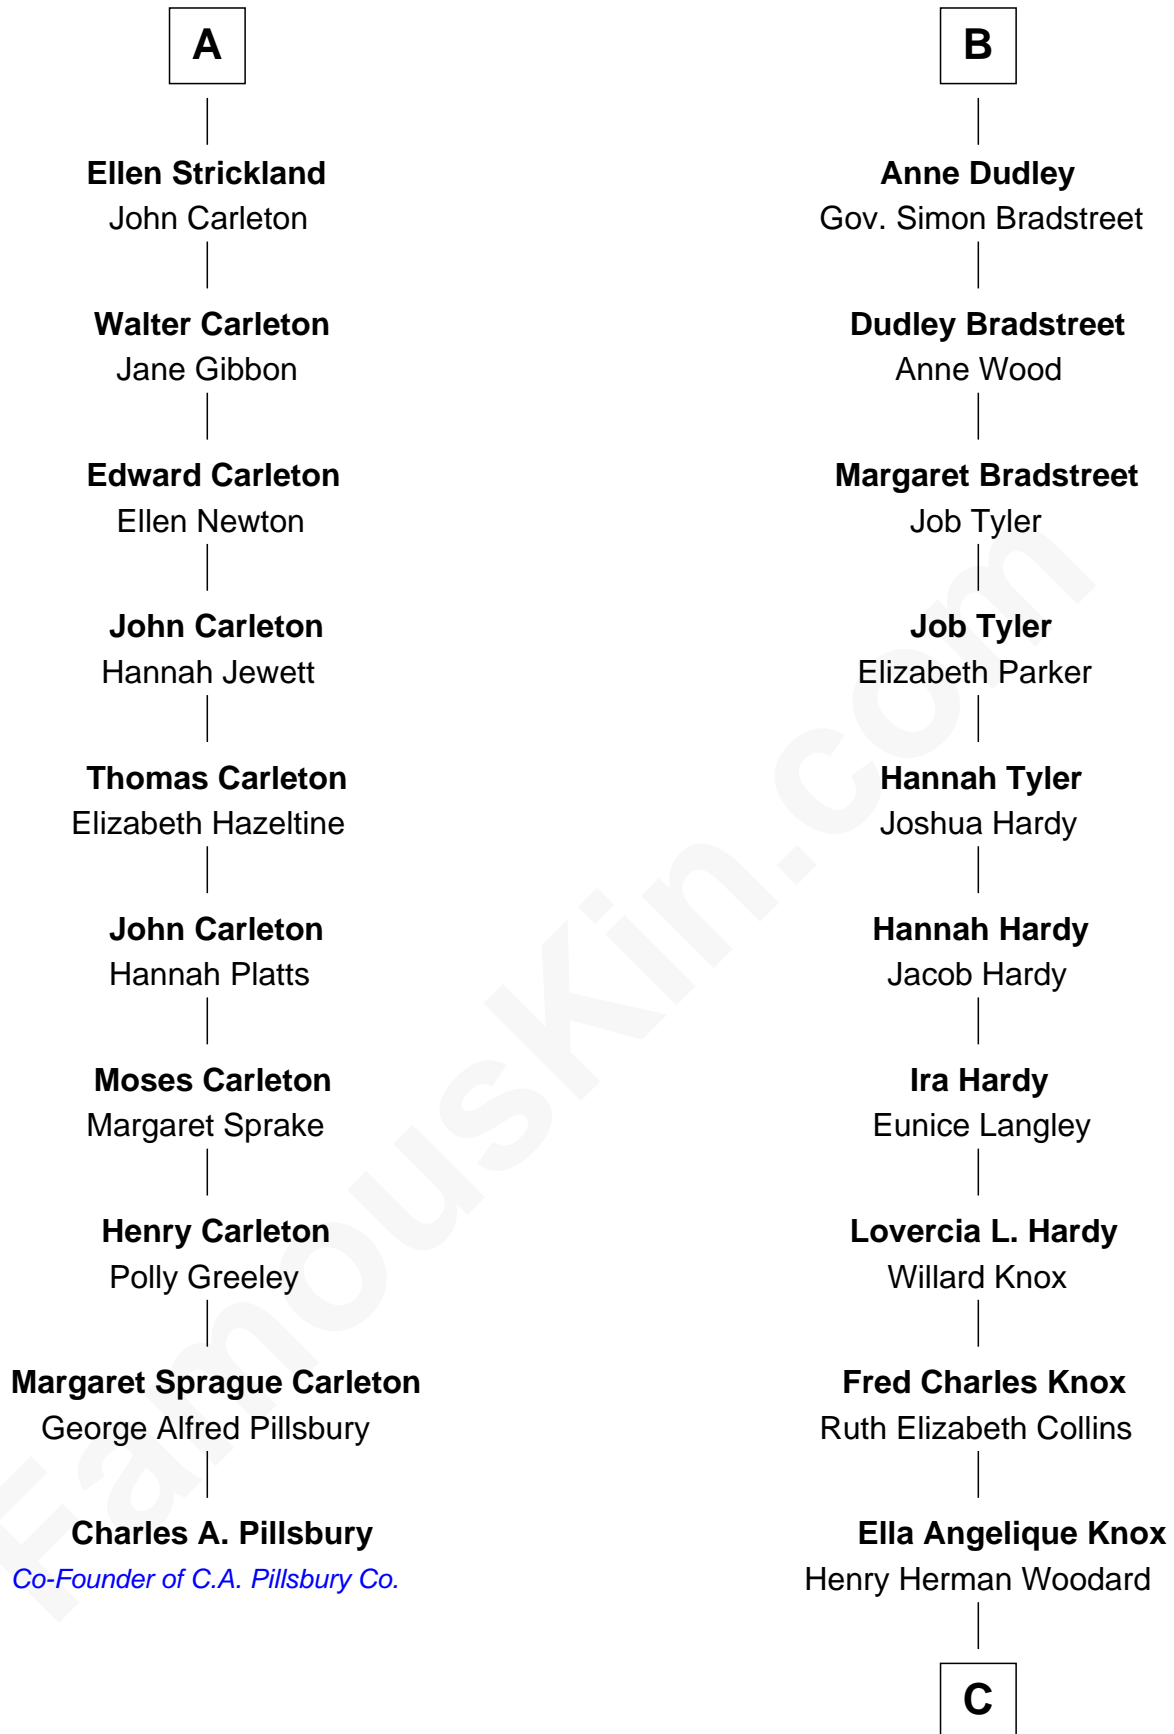

FamousKin.com Relationship Chart of

Charles A. Pillsbury

Co-Founder of C.A. Pillsbury Co.

16th cousin 2 times removed of

James Taylor

Singer-Songwriter

C

Gertrude Arline Woodard

Dr. Isaac Montrose Taylor

James Taylor

Singer-Songwriter

FamousKin.com