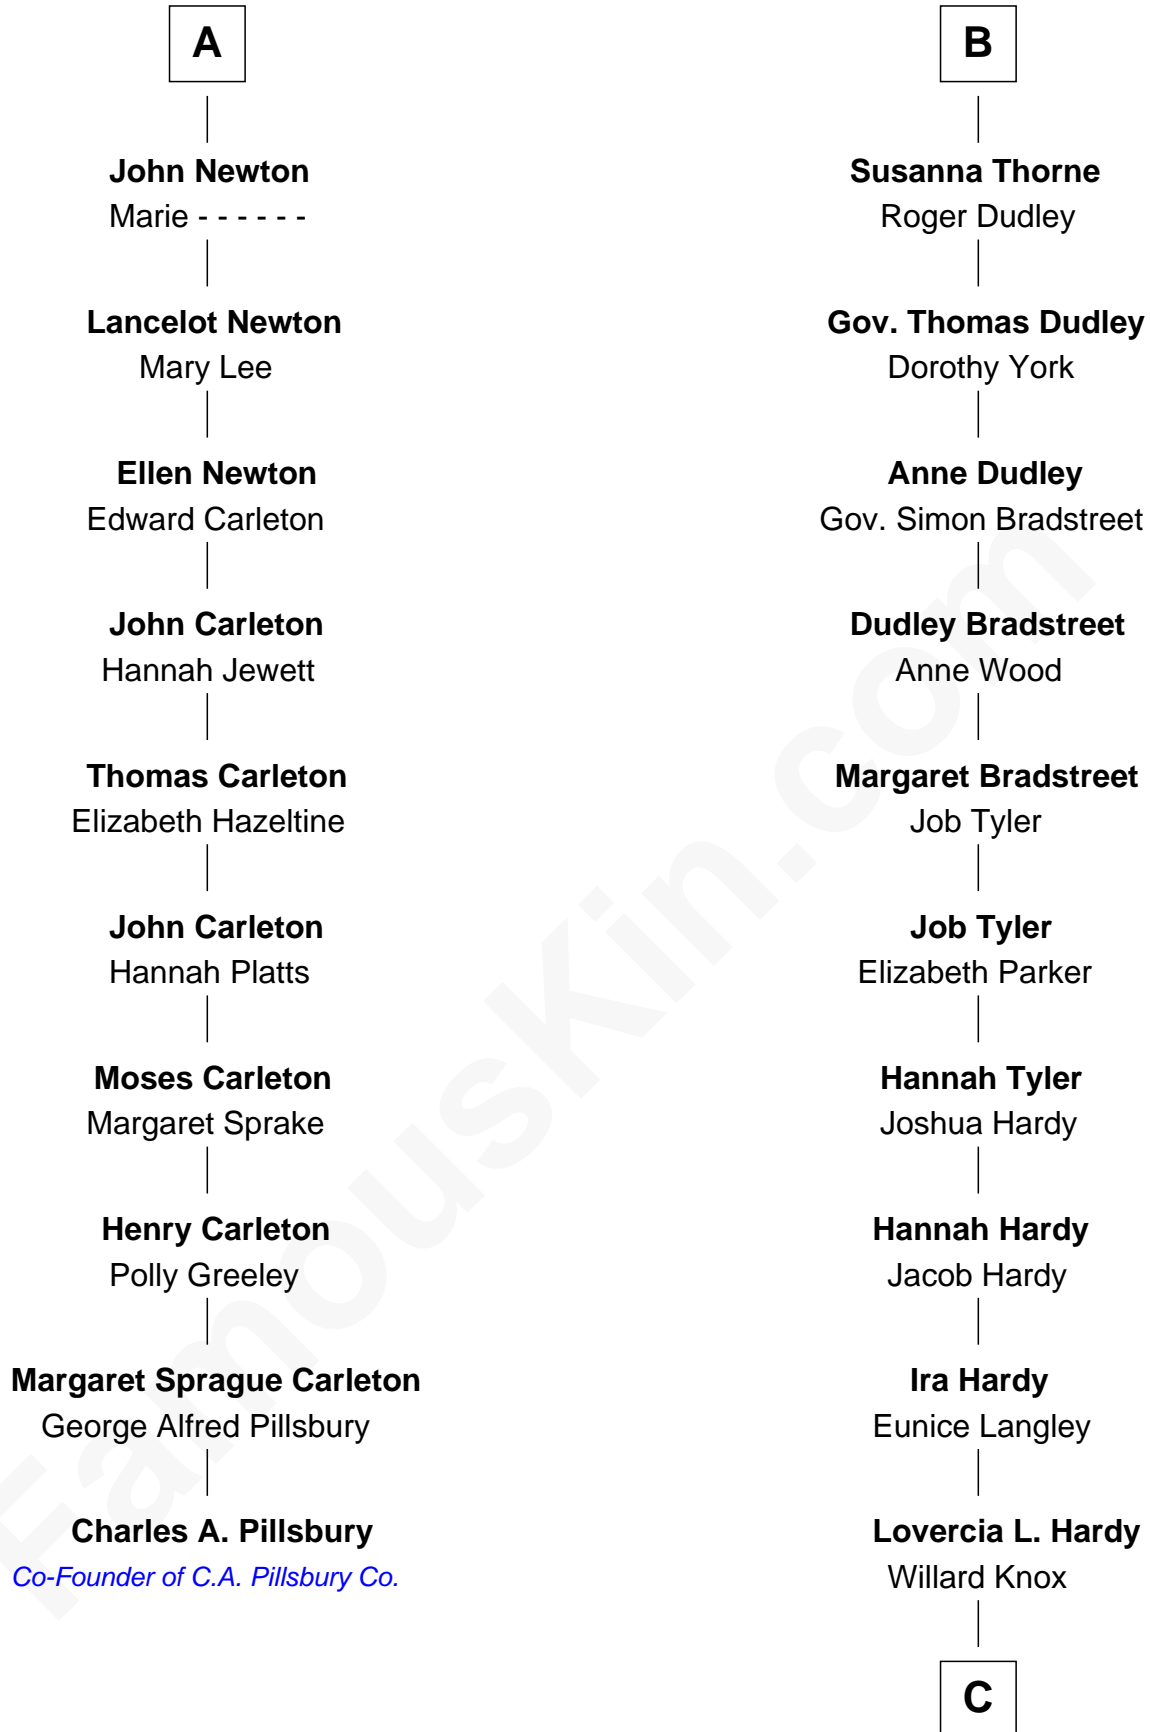

# FamousKin.com Relationship Chart of

**Charles A. Pillsbury**

*Co-Founder of C.A. Pillsbury Co.*

16th cousin 4 times removed of

**James Taylor**

*Singer-Songwriter*

**Sir John Grey**

Avice Marmion

**C**

**Fred Charles Knox**  
Ruth Elizabeth Collins

**Ella Angelique Knox**  
Henry Herman Woodard

**Gertrude Arline Woodard**  
Dr. Isaac Montrose Taylor

**James Taylor**  
*Singer-Songwriter*

FamousKin.com