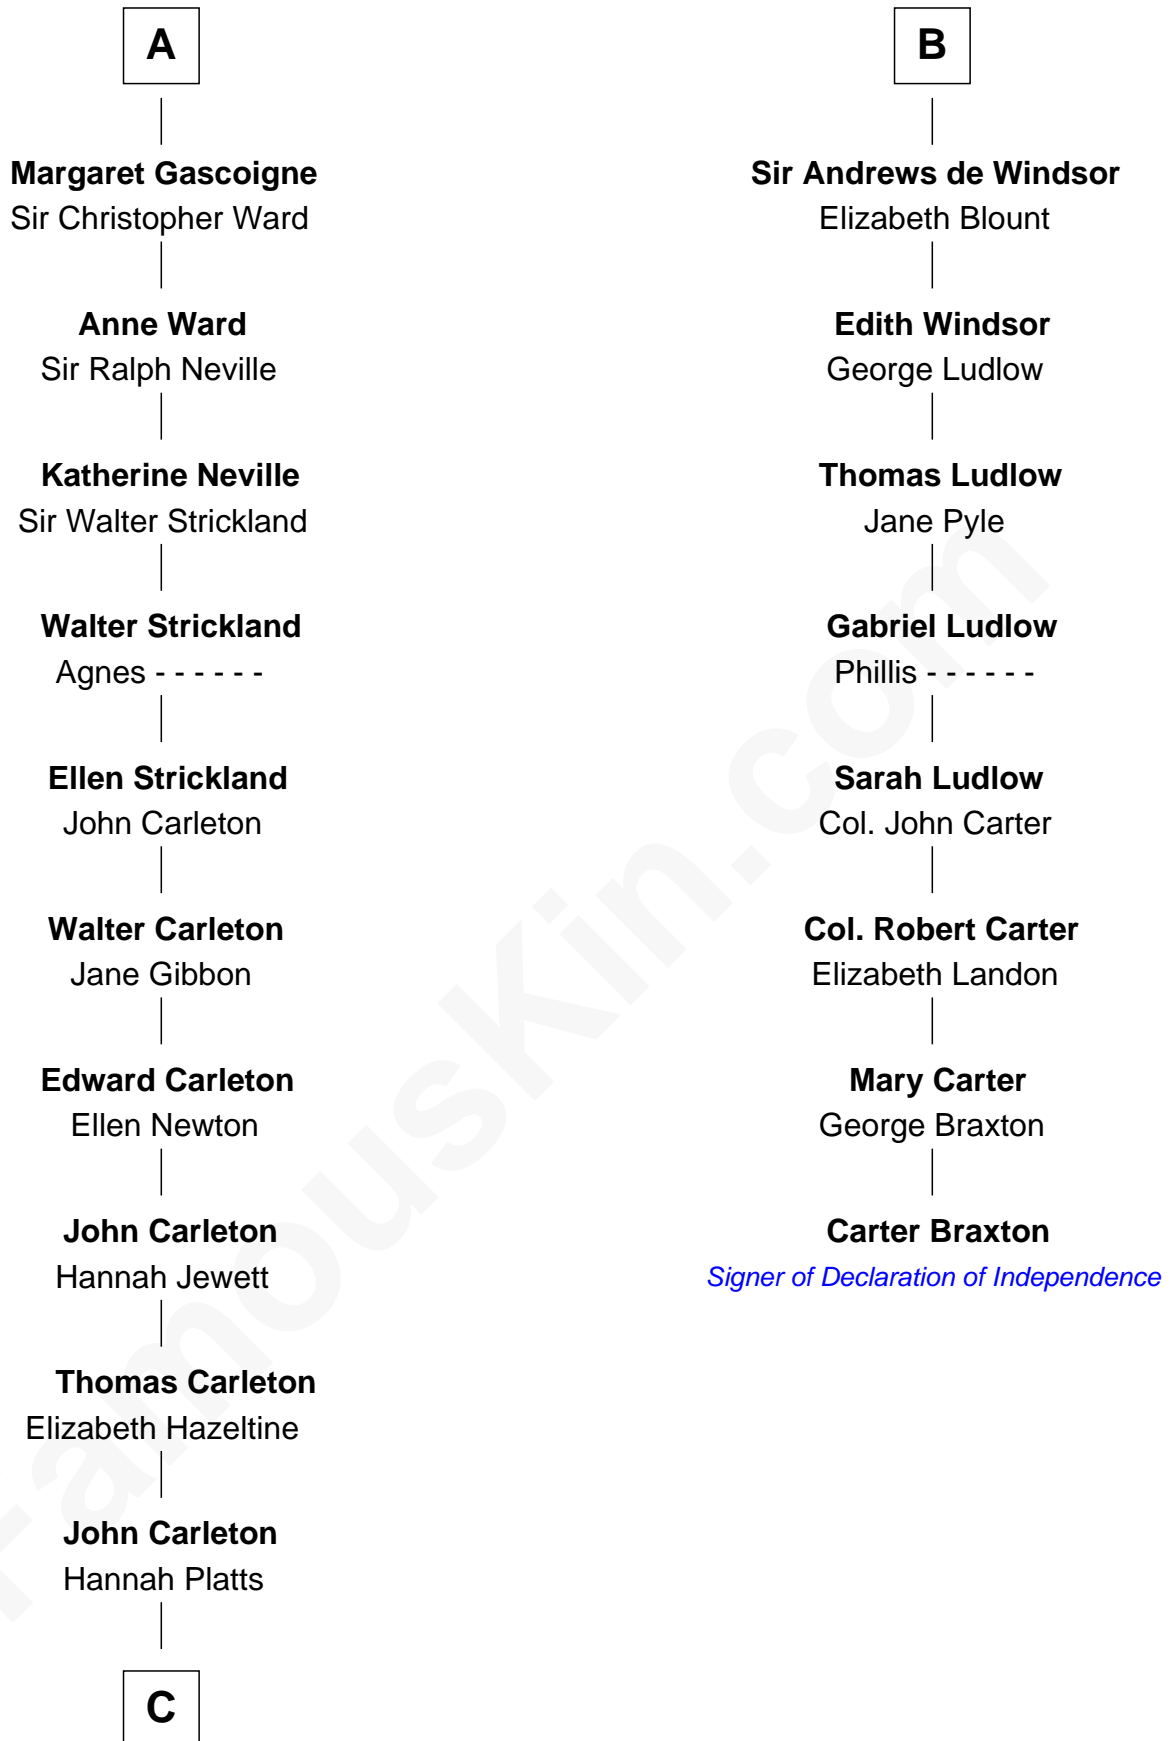

## Relationship Chart of

**Charles A. Pillsbury**

*Co-Founder of C.A. Pillsbury Co.*

**14th cousin 6 times removed of**

**Carter Braxton**

*Signer of the Declaration of Independence*

**C**

—  
**Moses Carleton**  
Margaret Sprake

—  
**Henry Carleton**  
Polly Greeley

—  
**Margaret Sprague Carleton**  
George Alfred Pillsbury

—  
**Charles A. Pillsbury**  
*Co-Founder of C.A. Pillsbury Co.*

FamousKin.com