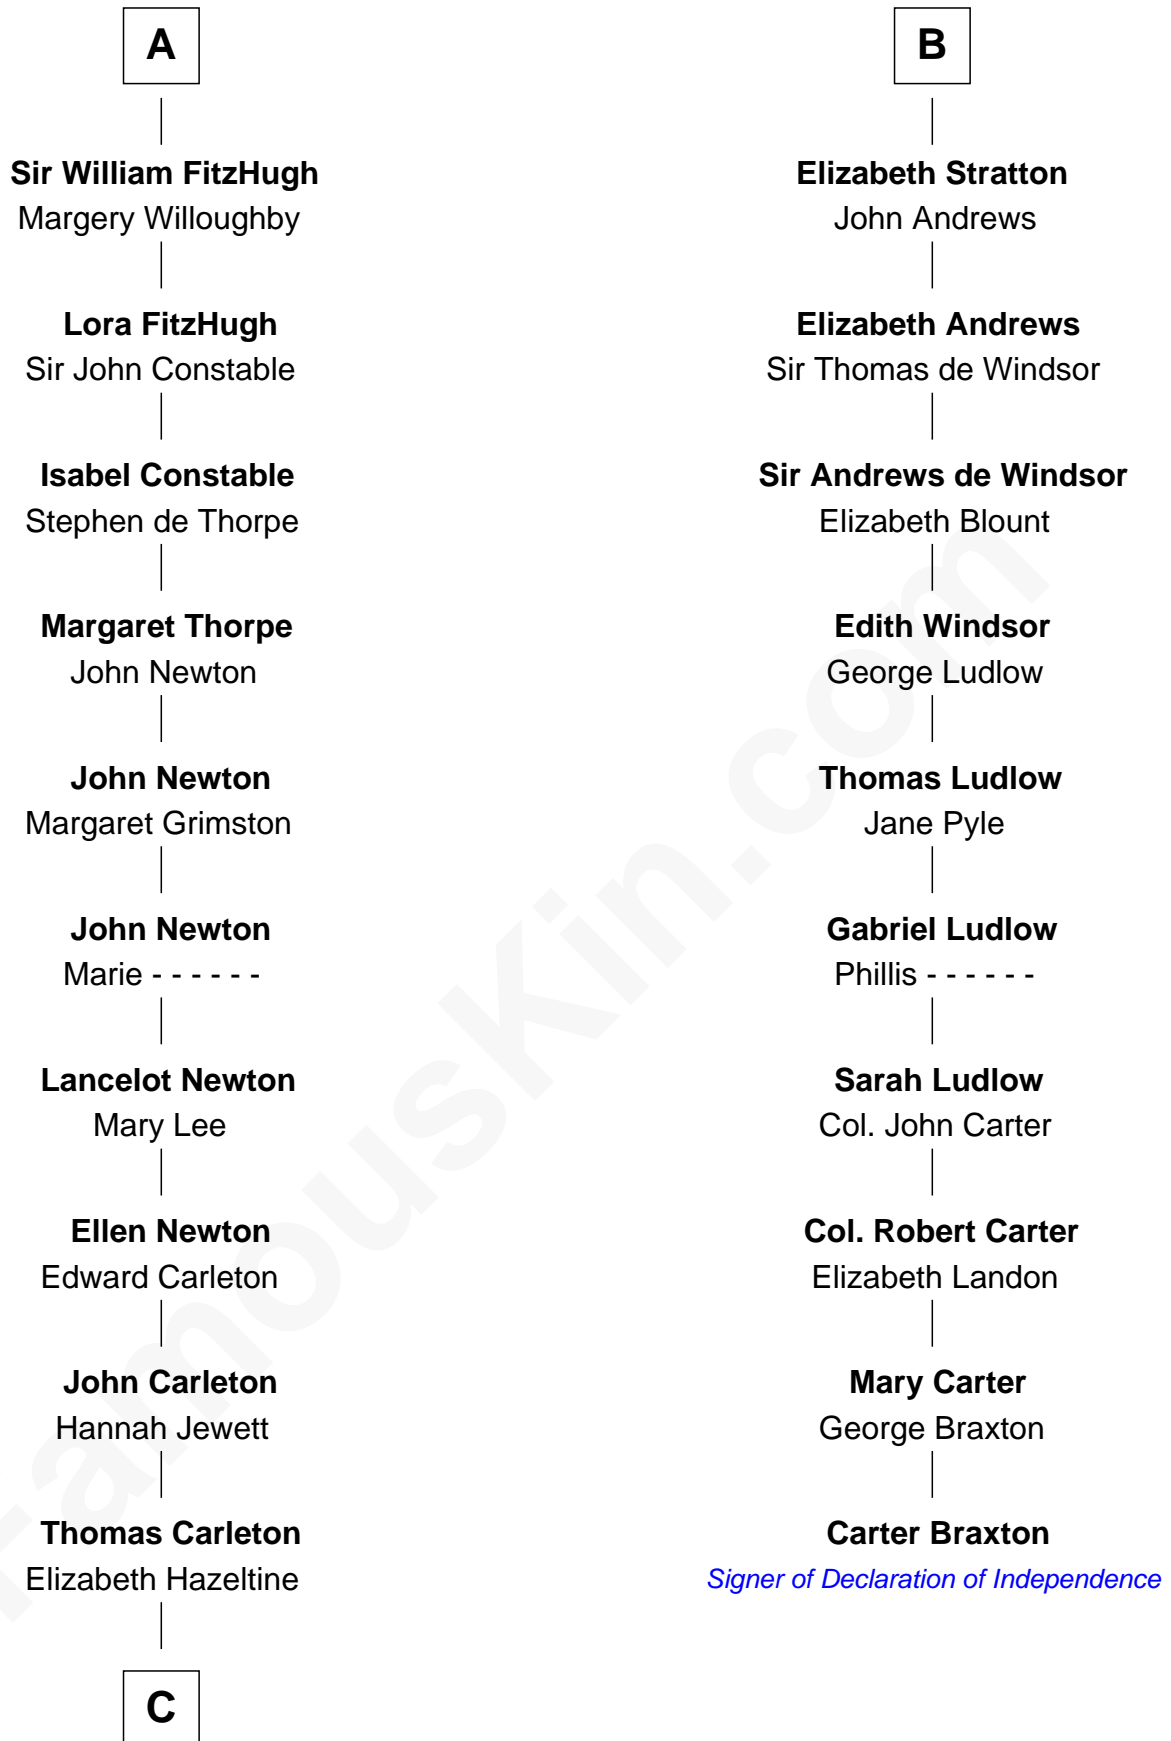

# FamousKin.com Relationship Chart of

**Charles A. Pillsbury**

*Co-Founder of C.A. Pillsbury Co.*

**16th cousin 5 times removed of**

**Carter Braxton**

*Signer of the Declaration of Independence*

**C**

—  
**John Carleton**  
Hannah Platts

—  
**Moses Carleton**  
Margaret Sprake

—  
**Henry Carleton**  
Polly Greeley

—  
**Margaret Sprague Carleton**  
George Alfred Pillsbury

—  
**Charles A. Pillsbury**  
*Co-Founder of C.A. Pillsbury Co.*