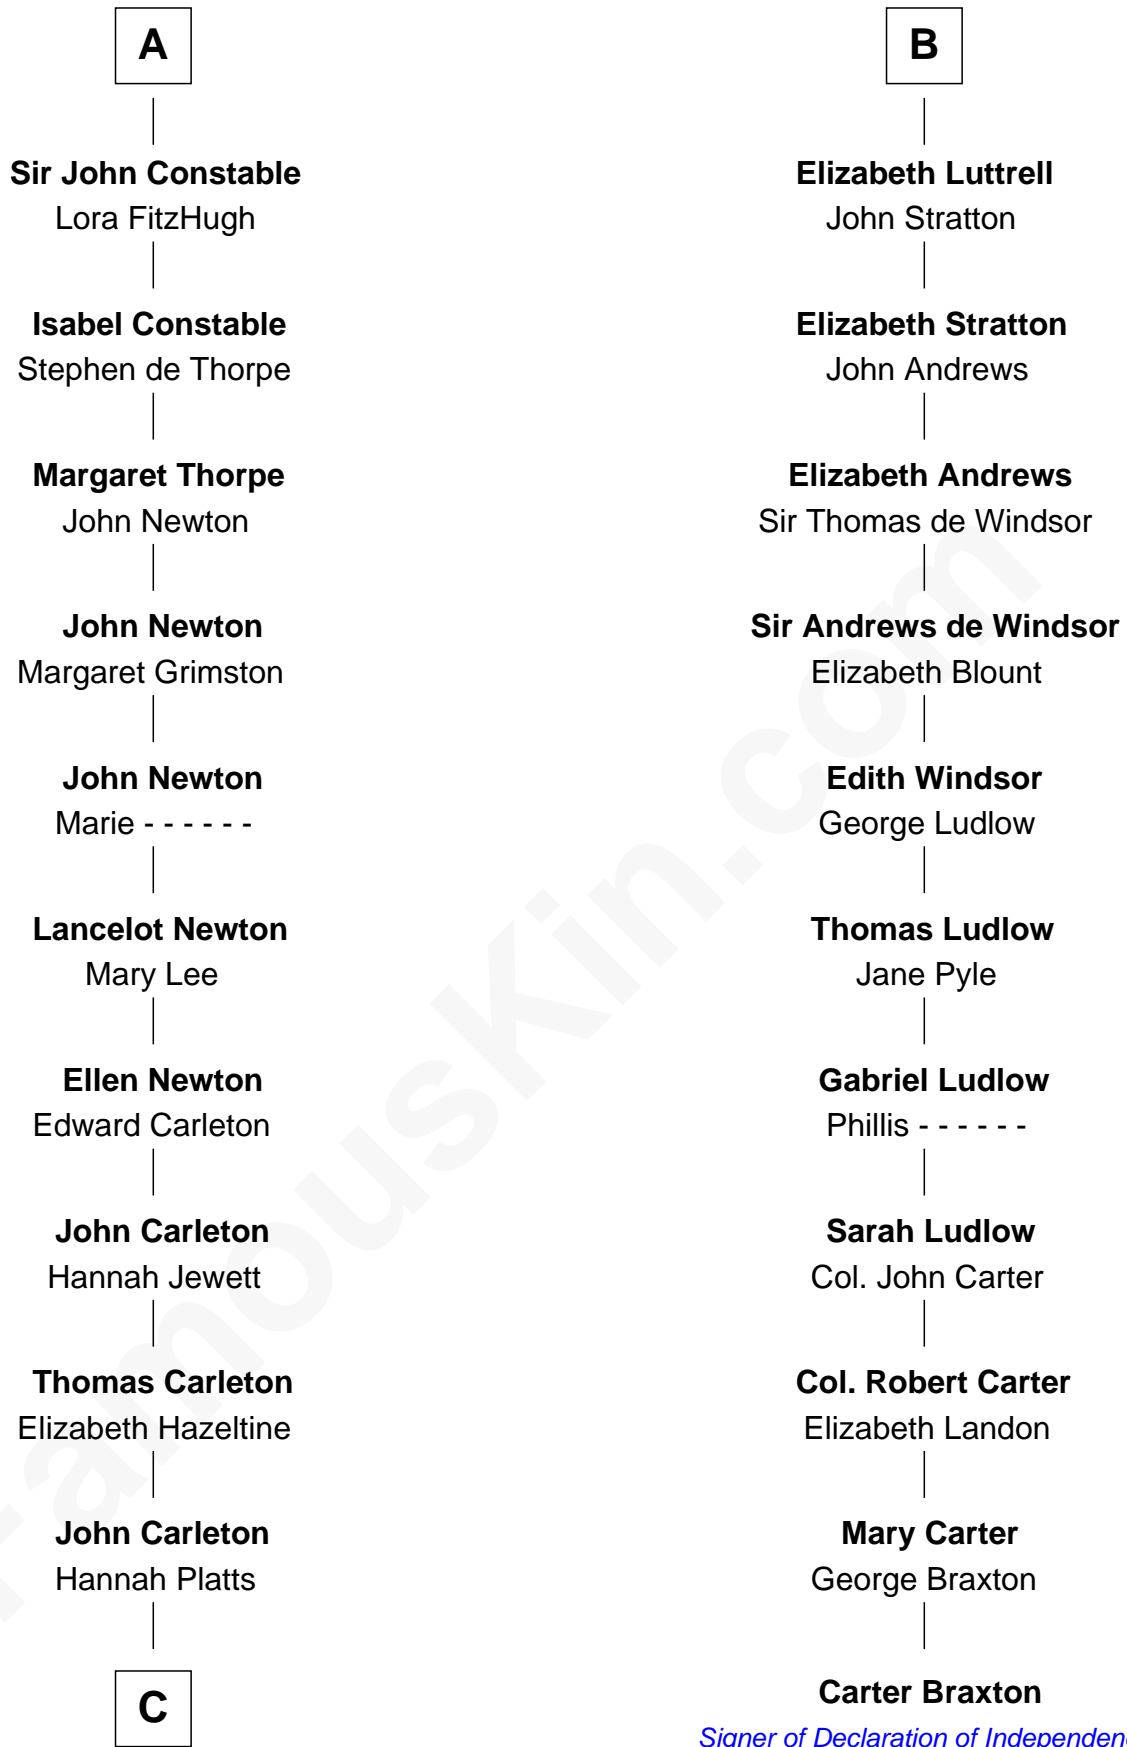

FamousKin.com Relationship Chart of

Charles A. Pillsbury

Co-Founder of C.A. Pillsbury Co.

17th cousin 3 times removed of

Carter Braxton

Signer of the Declaration of Independence

C

—
Moses Carleton
Margaret Sprake

—
Henry Carleton
Polly Greeley

—
Margaret Sprague Carleton
George Alfred Pillsbury

—
Charles A. Pillsbury
Co-Founder of C.A. Pillsbury Co.

FamousKin.com