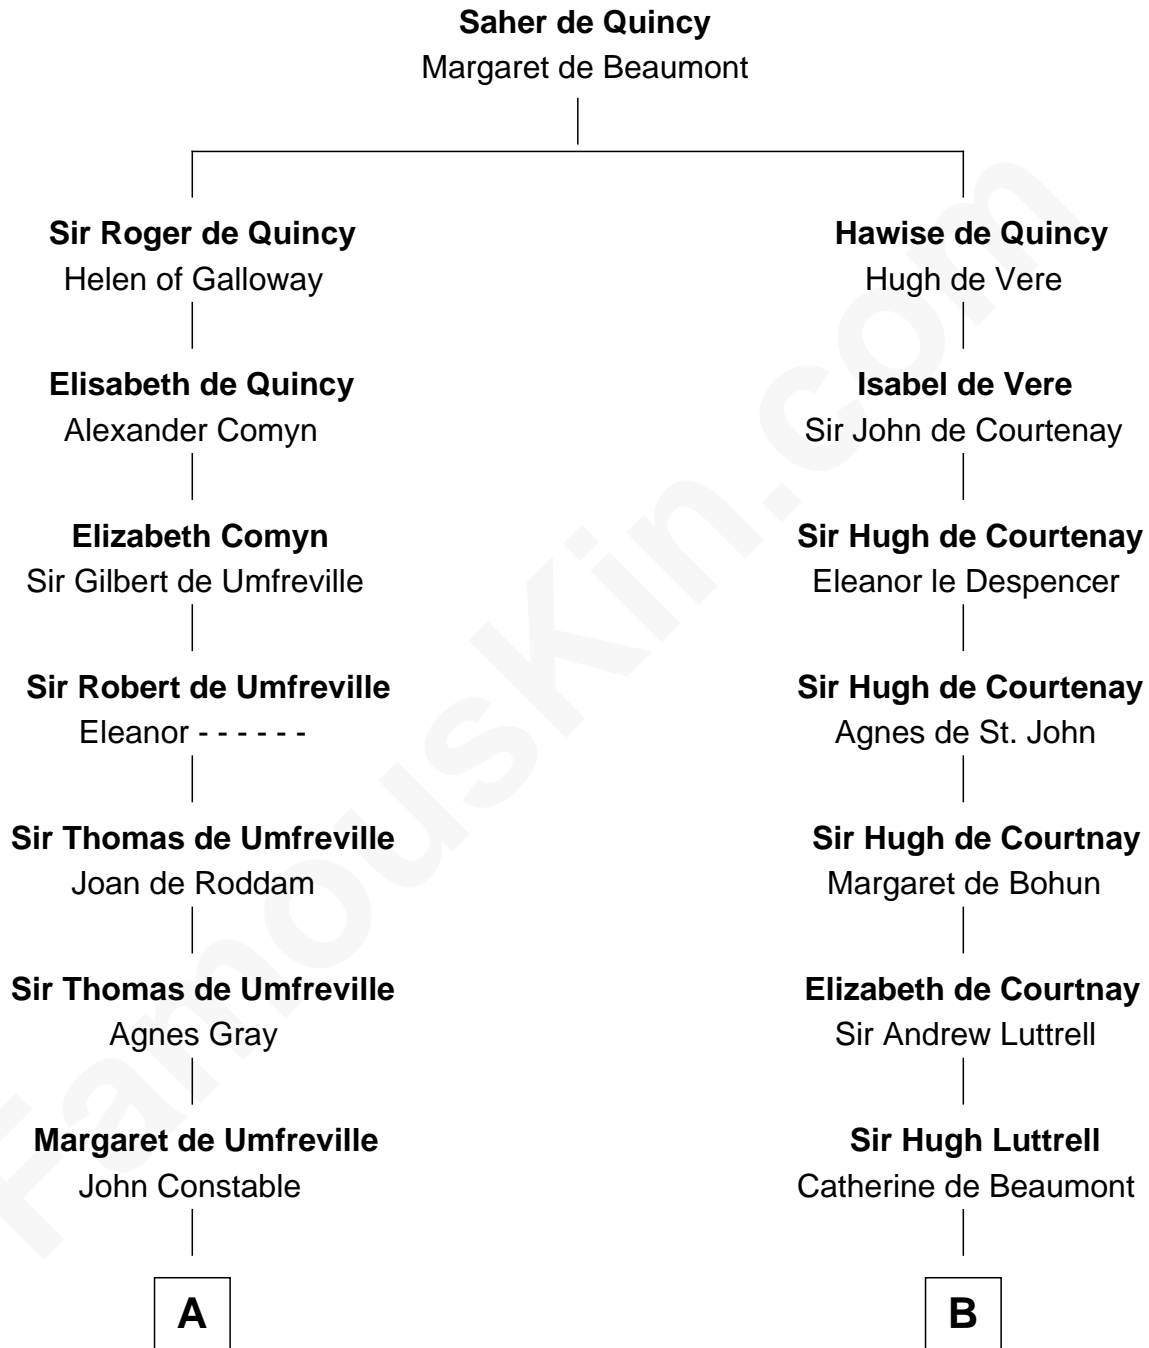

FamousKin.com Relationship Chart of

Charles A. Pillsbury

Co-Founder of C.A. Pillsbury Co.

17th cousin 3 times removed of

Carter Braxton

Signer of the Declaration of Independence

C

—
Moses Carleton
Margaret Sprake

—
Henry Carleton
Polly Greeley

—
Margaret Sprague Carleton
George Alfred Pillsbury

—
Charles A. Pillsbury
Co-Founder of C.A. Pillsbury Co.

FamousKin.com