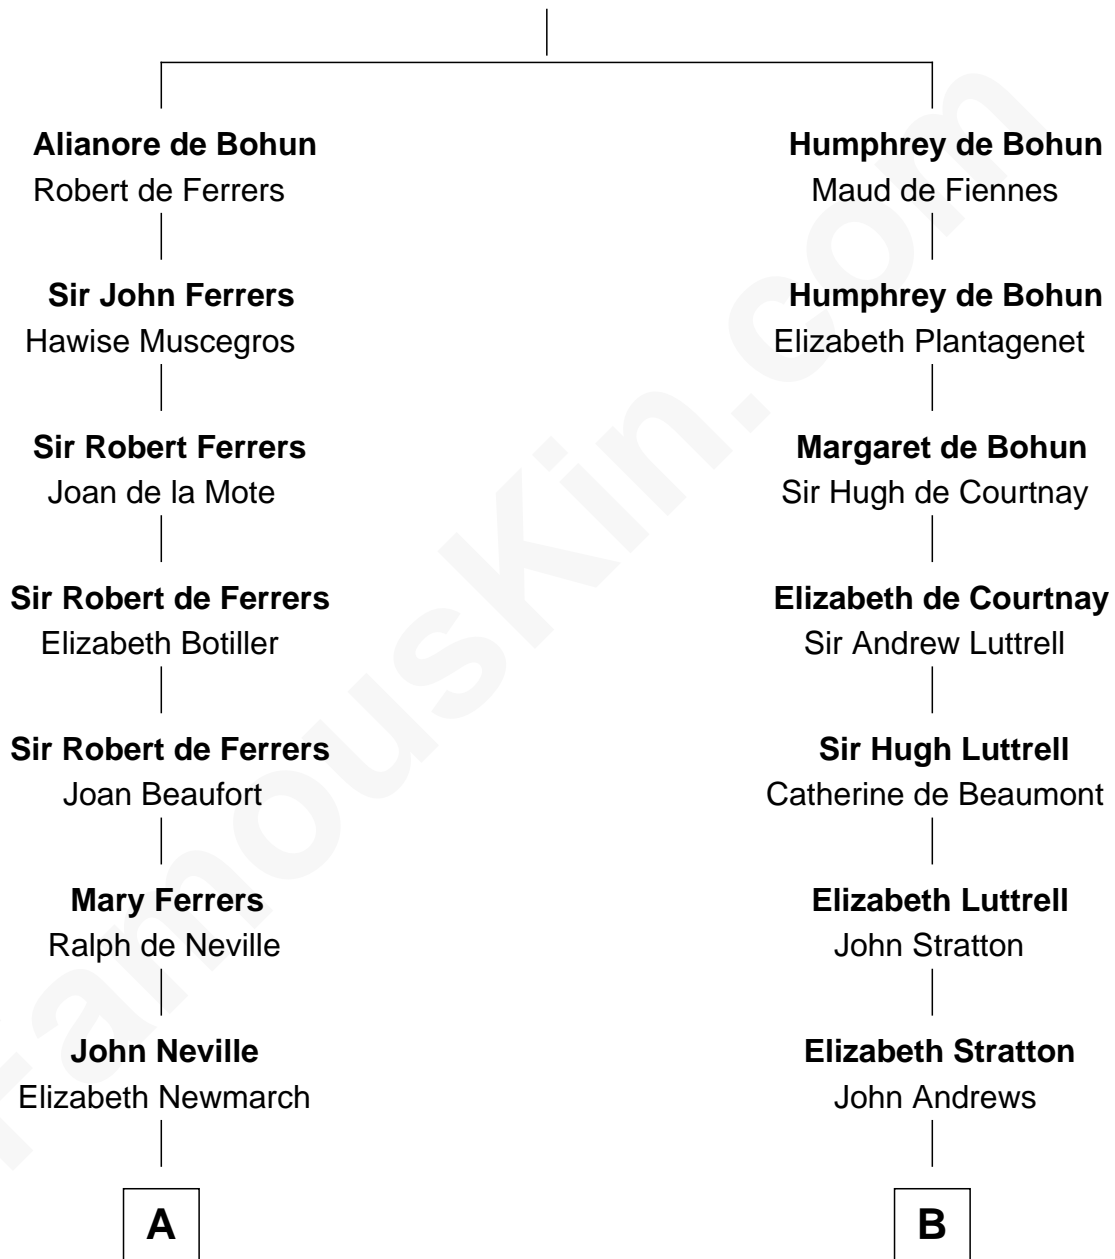

FamousKin.com

Relationship Chart of

Charles A. Pillsbury

Co-Founder of C.A. Pillsbury Co.

15th cousin 6 times removed of

Carter Braxton

Signer of the Declaration of Independence

Sir Humphrey de Bohun

Eleanor de Braiose

C

—
John Carleton
Hannah Platts

—
Moses Carleton
Margaret Sprake

—
Henry Carleton
Polly Greeley

—
Margaret Sprague Carleton
George Alfred Pillsbury

—
Charles A. Pillsbury
Co-Founder of C.A. Pillsbury Co.