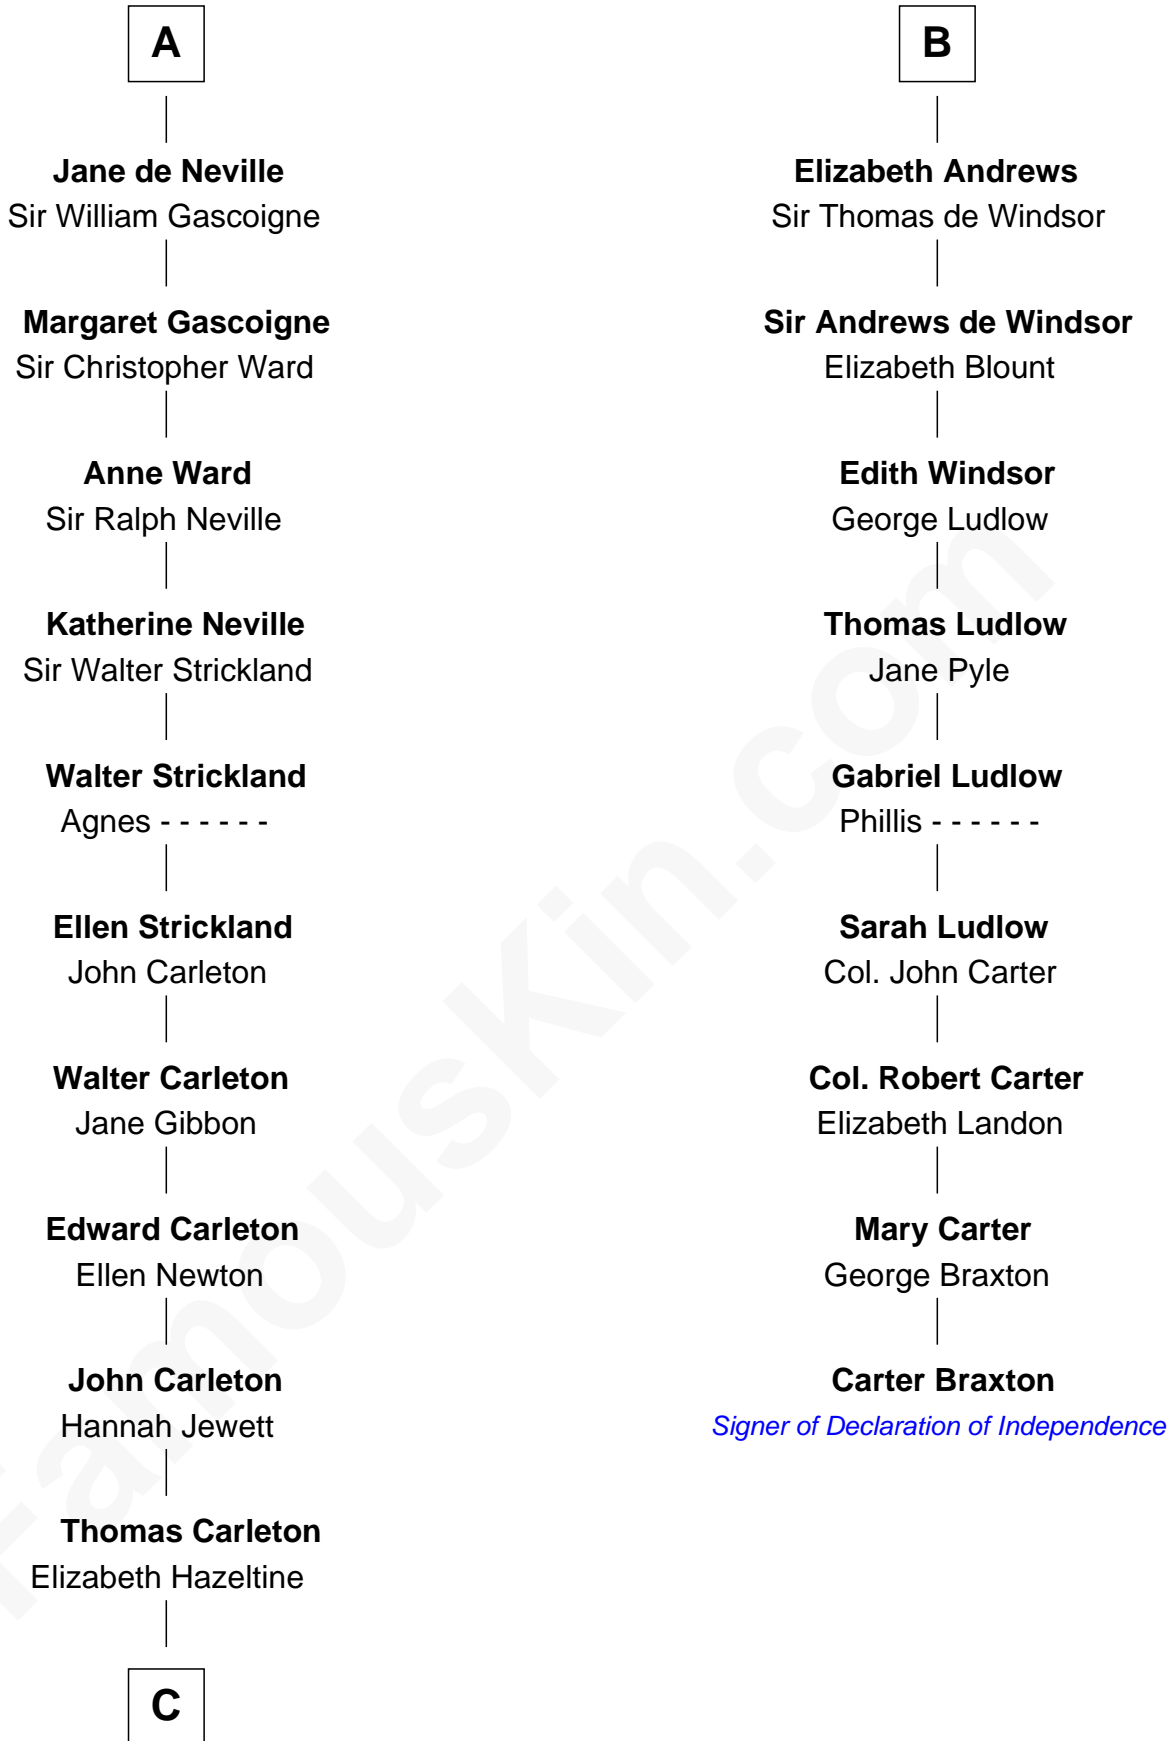

FamousKin.com

Relationship Chart of

Charles A. Pillsbury

Co-Founder of C.A. Pillsbury Co.

15th cousin 6 times removed of

Carter Braxton

Signer of the Declaration of Independence

Sir Humphrey de Bohun

Eleanor de Braiose

C

—
John Carleton
Hannah Platts

—
Moses Carleton
Margaret Sprake

—
Henry Carleton
Polly Greeley

—
Margaret Sprague Carleton
George Alfred Pillsbury

—
Charles A. Pillsbury
Co-Founder of C.A. Pillsbury Co.