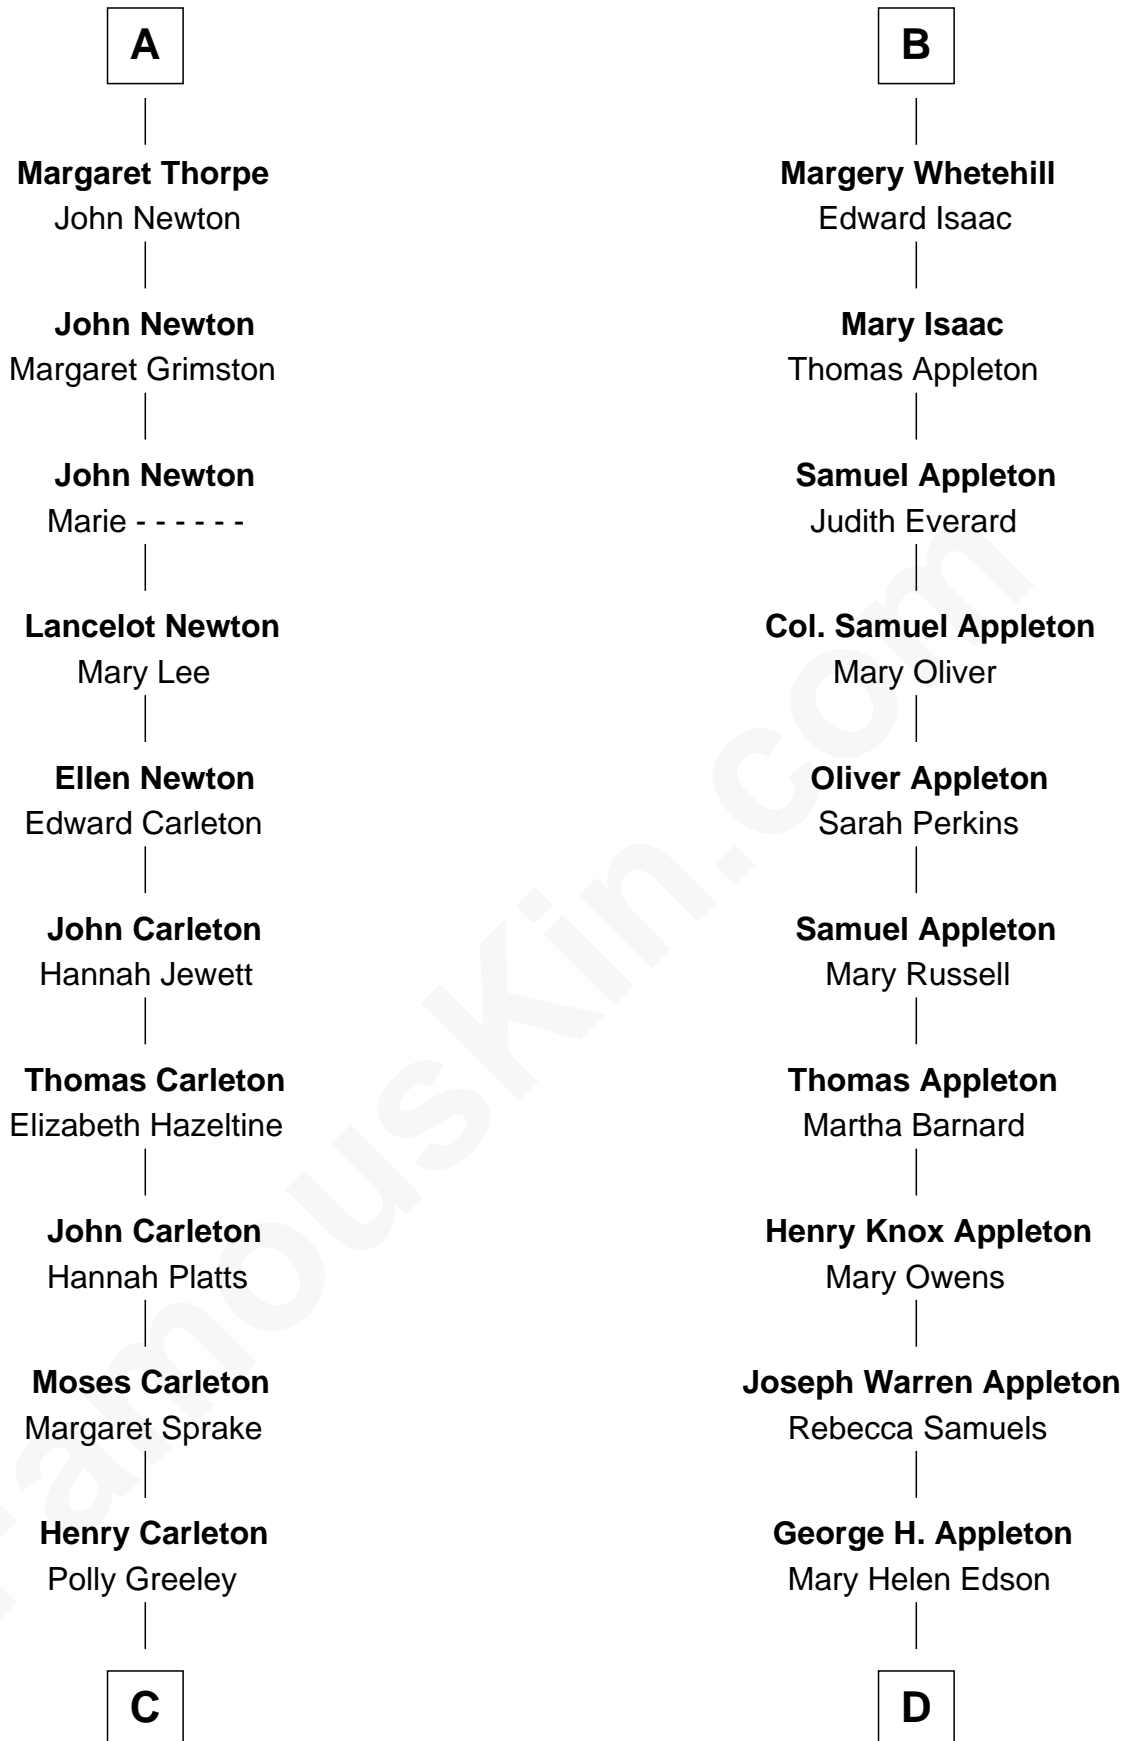

# FamousKin.com Relationship Chart of

**Charles A. Pillsbury**

*Co-Founder of C.A. Pillsbury Co.*

18th cousin 2 times removed of

**Marie-Chantal Miller**

*Crown Princess of Greece*

**C**

**Margaret Sprague Carleton**

George Alfred Pillsbury

**Charles A. Pillsbury**

*Co-Founder of C.A. Pillsbury Co.*

**D**

**Blanche Louise Appleton**

Ellis John Springer Miller

**Ellis Warren Appleton Miller**

Sophia June Squarebriggs

**Robert Warren Miller**

Marie Clara Pesantes

**Marie-Chantal Miller**

*Crown Princess of Greece*

FamousKin.com