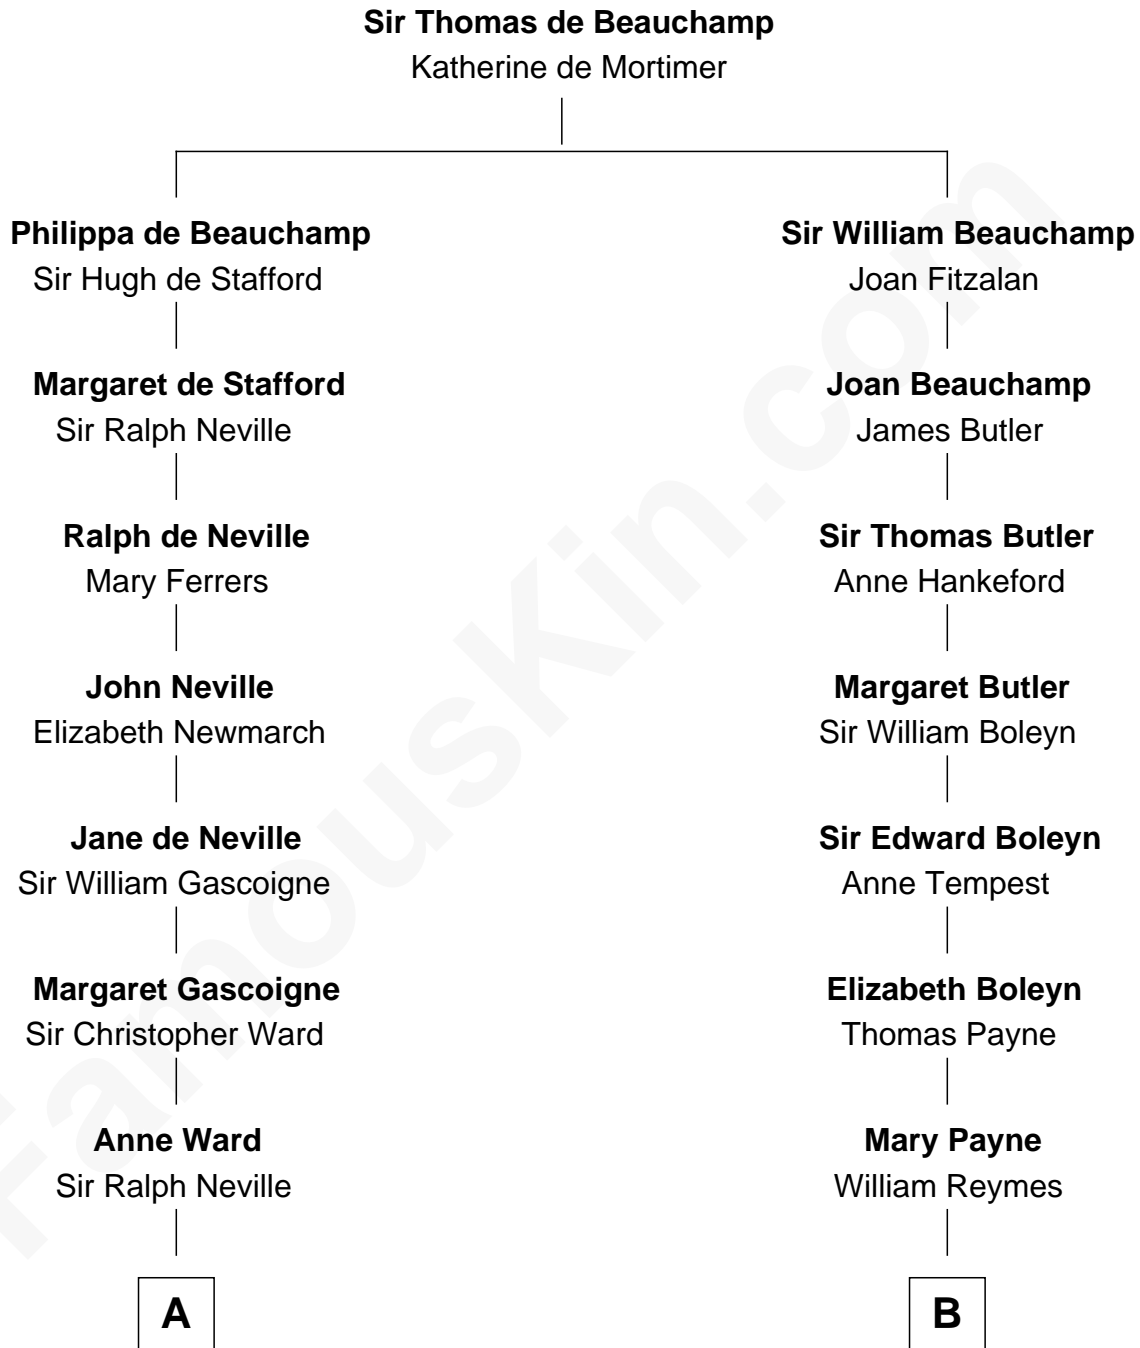

# FamousKin.com Relationship Chart of

**Charles A. Pillsbury**

*Co-Founder of C.A. Pillsbury Co.*

18th cousin 1 time removed of

**Bill Weld**

*68th Governor of Massachusetts*

**C**

**Margaret Sprague Carleton**

George Alfred Pillsbury

**Charles A. Pillsbury**

*Co-Founder of C.A. Pillsbury Co.*

**D**

**Cornelia DuBois Floyd**

John Treadwell Nichols

**Mary Blake Nichols**

David Weld

**Bill Weld**

*68th Governor of Massachusetts*

FamousKin.com