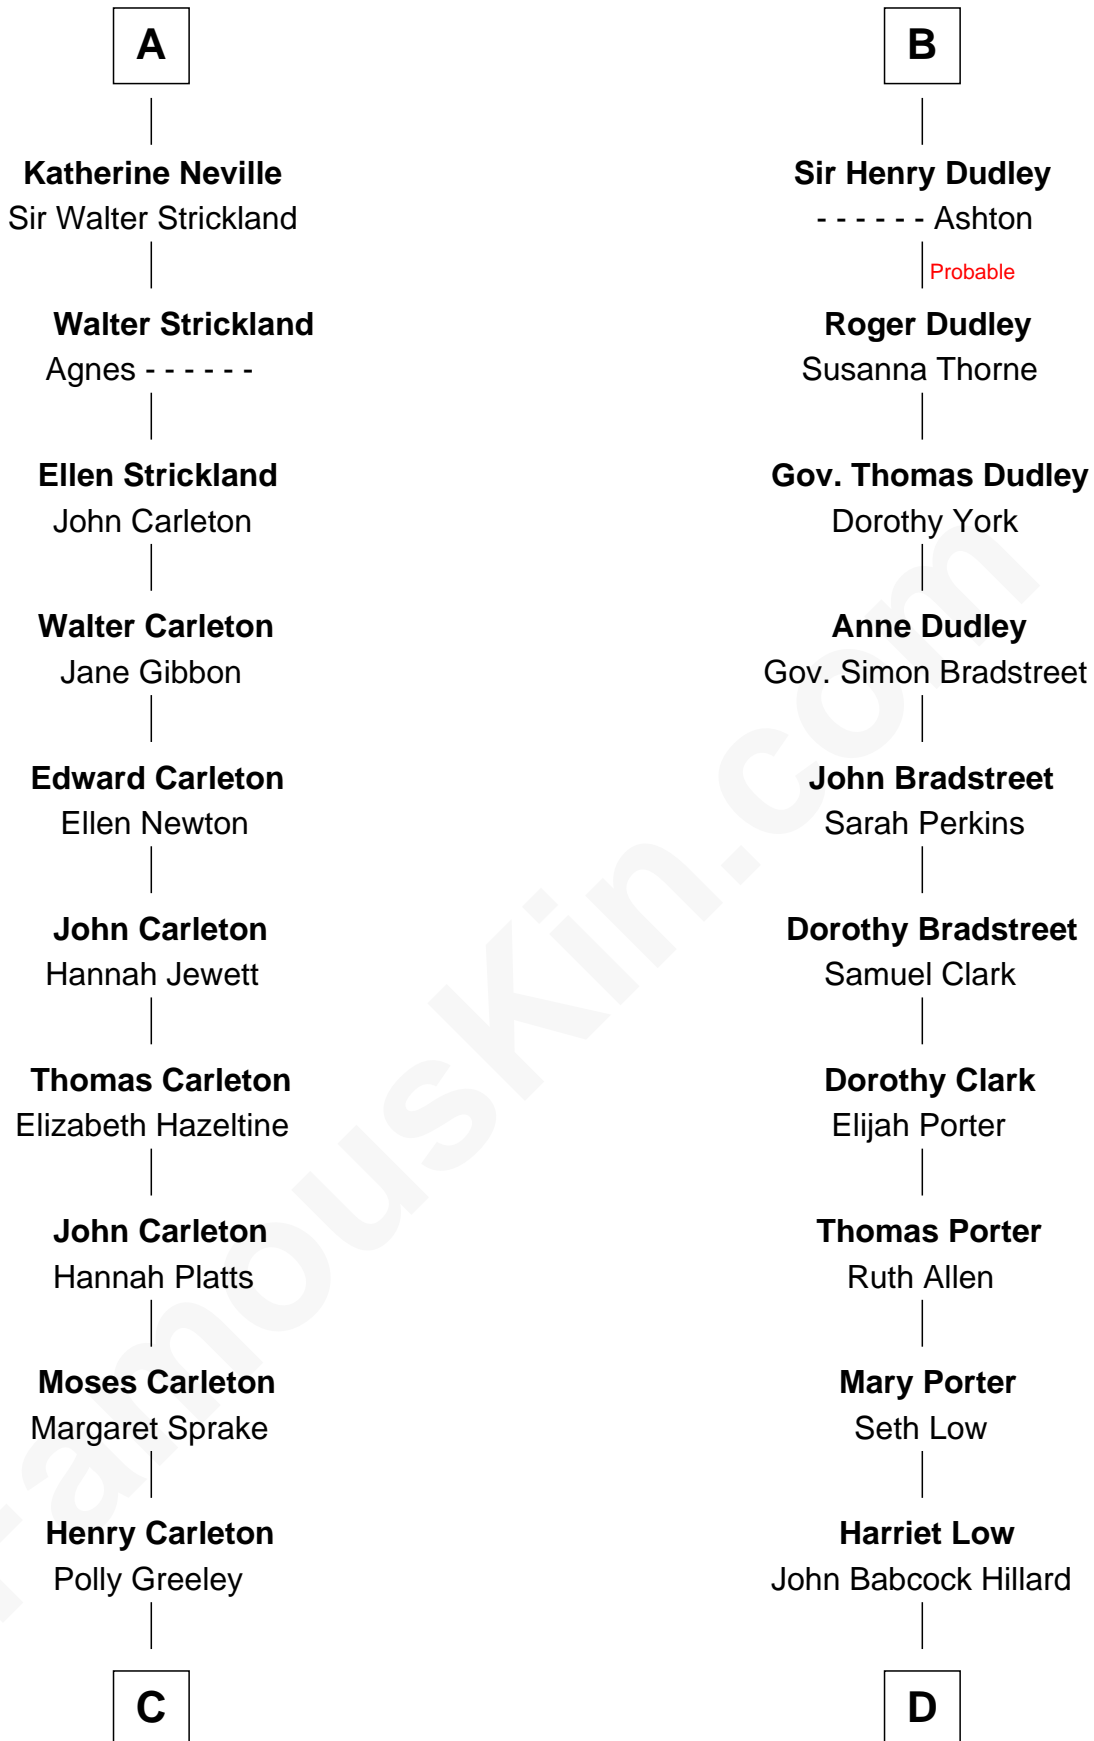

## Relationship Chart of

### Charles A. Pillsbury

*Co-Founder of C.A. Pillsbury Co.*

**18th cousin 2 times removed of**

**Bill Weld**

*68th Governor of Massachusetts*

**C**

**Margaret Sprague Carleton**

George Alfred Pillsbury

**Charles A. Pillsbury**

*Co-Founder of C.A. Pillsbury Co.*

**D**

**Harriet Hillard**

William Augustus White

**Margaret Low White**

Francis Minot Weld

**David Weld**

Mary Blake Nichols

**Bill Weld**

*68th Governor of Massachusetts*