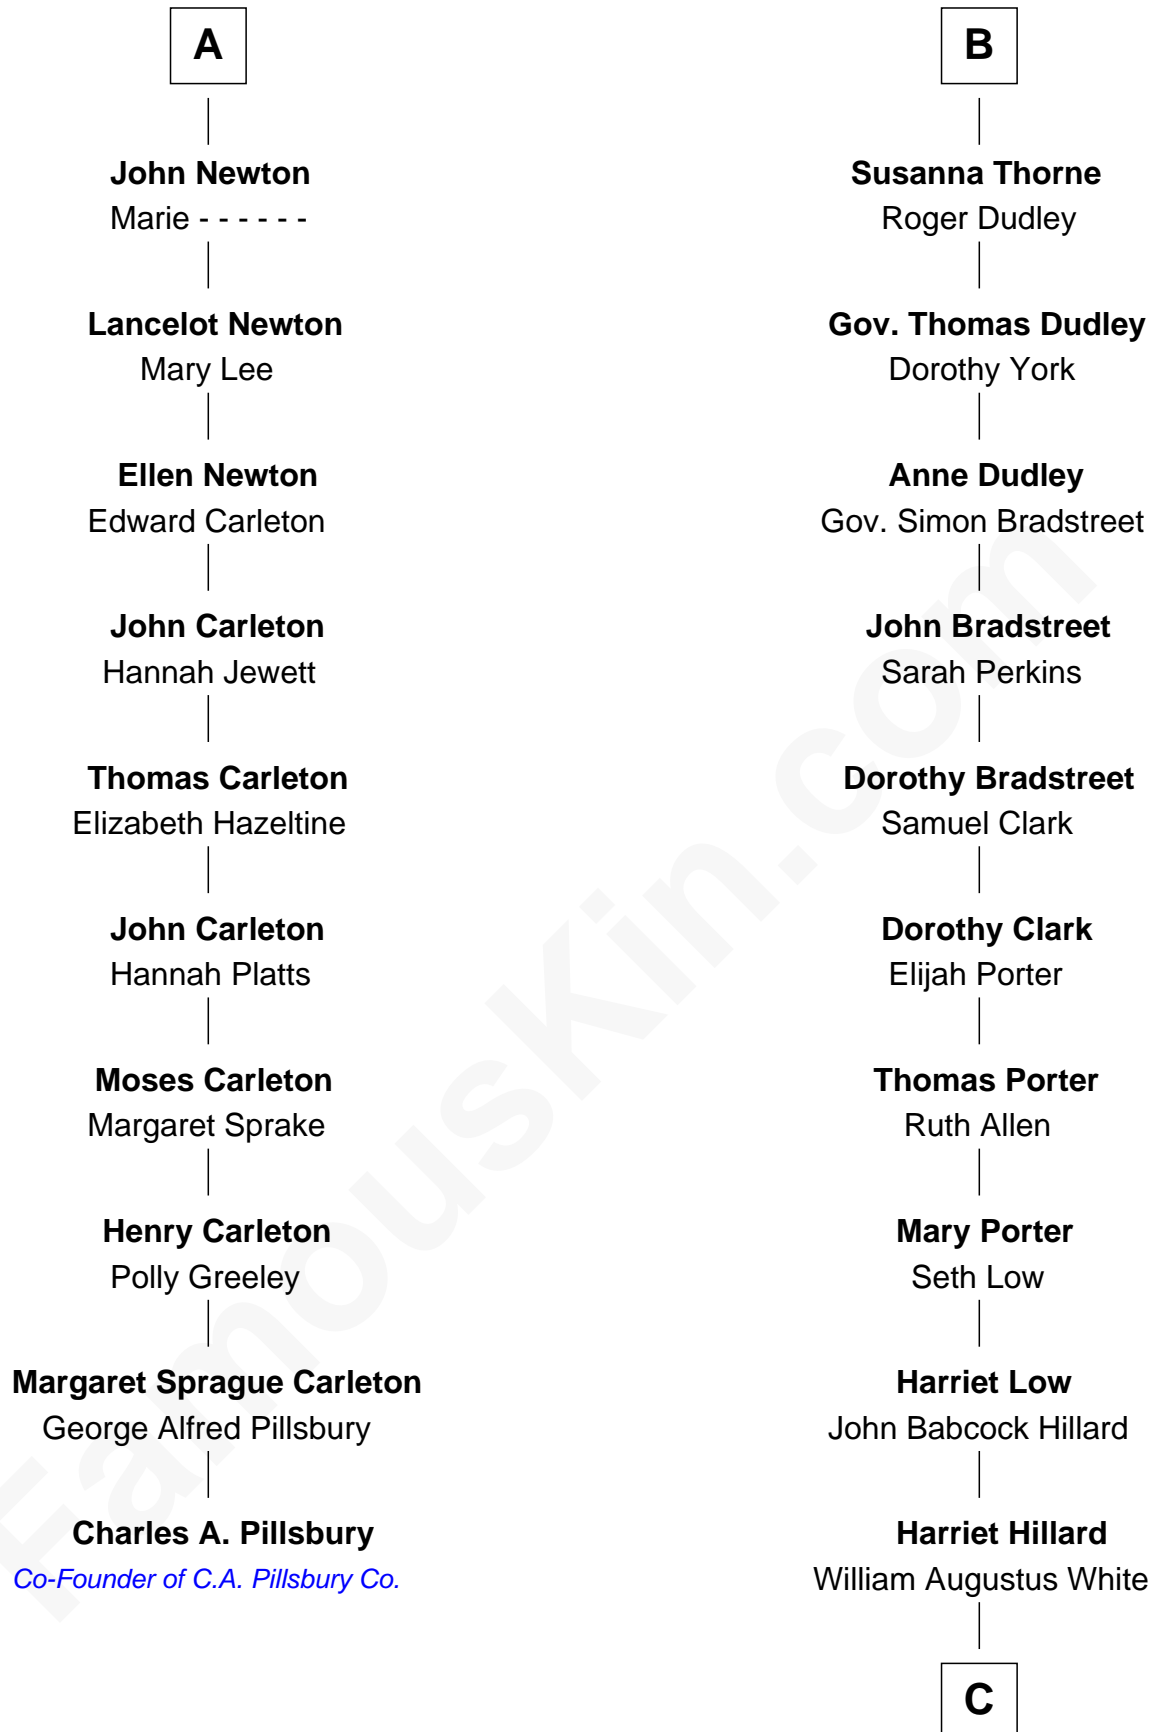

## Relationship Chart of

### Charles A. Pillsbury

Co-Founder of C.A. Pillsbury Co.

16th cousin 3 times removed of

**Bill Weld**

68th Governor of Massachusetts

**C**

—  
**Margaret Low White**

Francis Minot Weld

—  
**David Weld**

Mary Blake Nichols

—  
**Bill Weld**

*68th Governor of Massachusetts*

FamousKin.com