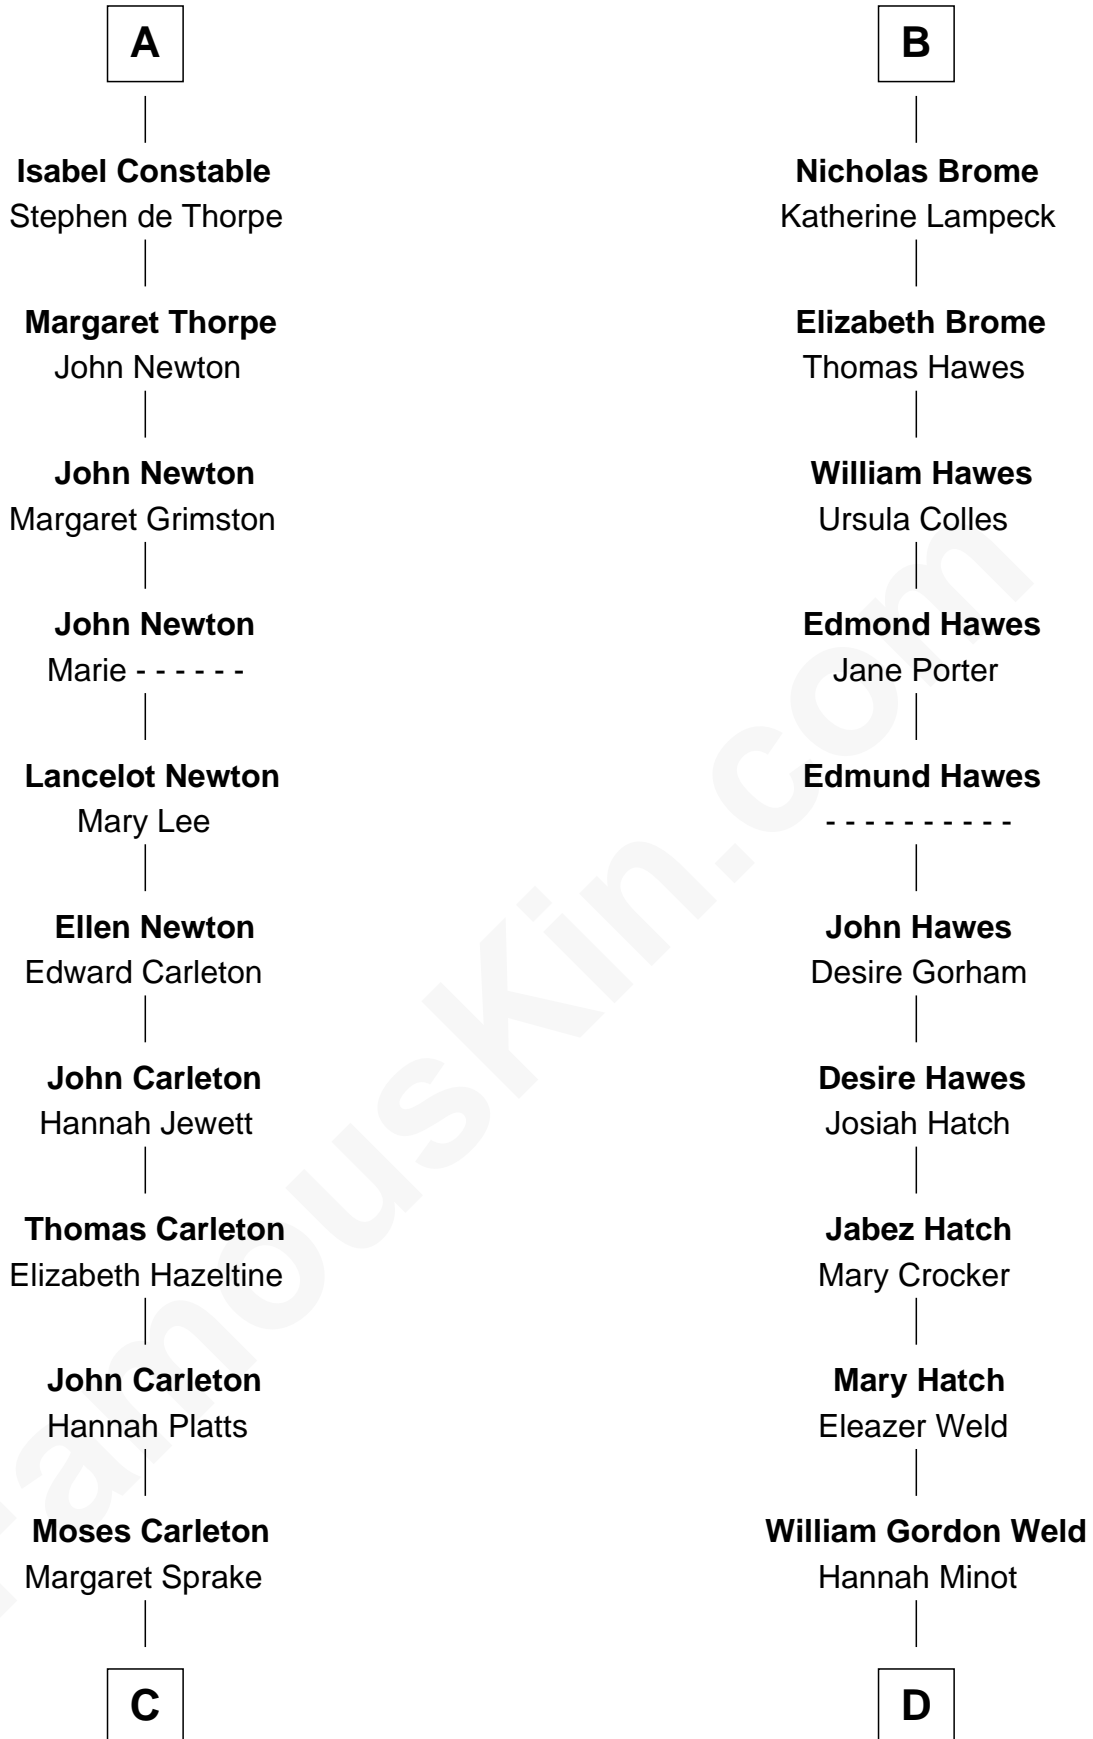

FamousKin.com Relationship Chart of

Charles A. Pillsbury

Co-Founder of C.A. Pillsbury Co.

19th cousin 2 times removed of

Bill Weld

68th Governor of Massachusetts

Sir William de Ros

Lucy FitzPiers

Sir William de Ros

Eustache Fitz Ralph

Ivetta de Ros

Sir Geoffrey le Scrope

Henry Scrope

Joan - - - - -

Joan Scrope

Henry Fitzhugh

Sir Hugh Shirley

Sir Ralph Shirley

Joan Basset

Beatrice Shirley

John Brome

B

C

Henry Carleton

Polly Greeley

Margaret Sprague Carleton

George Alfred Pillsbury

Charles A. Pillsbury

Co-Founder of C.A. Pillsbury Co.

D

Thomas Swan Weld

Sarah Sumner