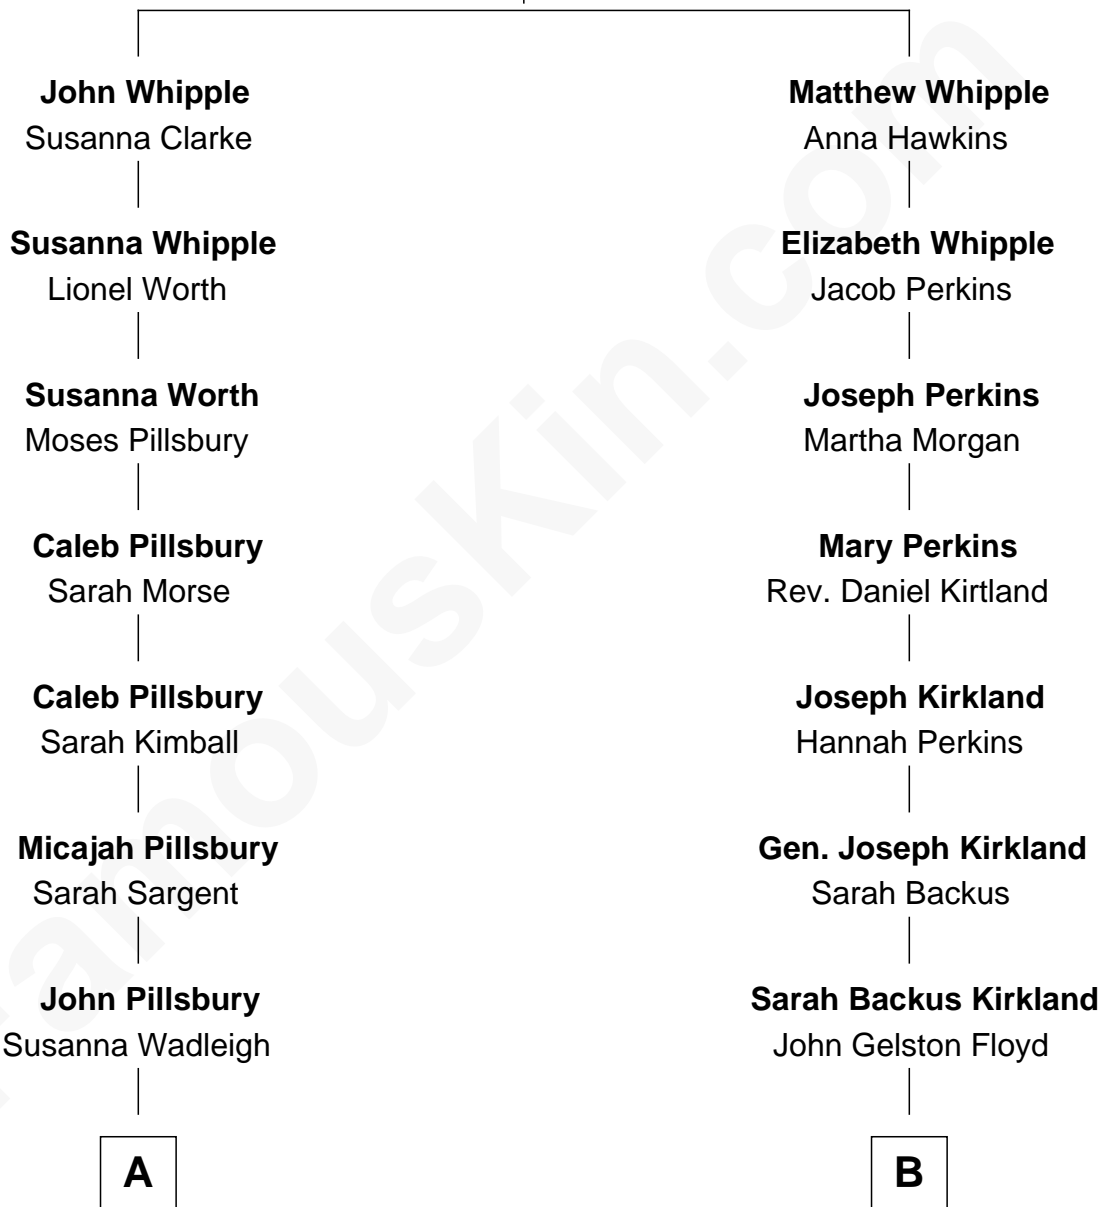

FamousKin.com Relationship Chart of

Charles A. Pillsbury

Co-Founder of C.A. Pillsbury Co.

8th cousin 2 times removed of

Bill Weld

68th Governor of Massachusetts

Matthew Whipple

Joan - - - - -

A

George Alfred Pillsbury
Margaret Sprague Carleton

Charles A. Pillsbury
Co-Founder of C.A. Pillsbury Co.

B

John Gelston Floyd
Julia Floyd DuBois

Cornelia DuBois Floyd
John Treadwell Nichols

Mary Blake Nichols
David Weld

Bill Weld
68th Governor of Massachusetts