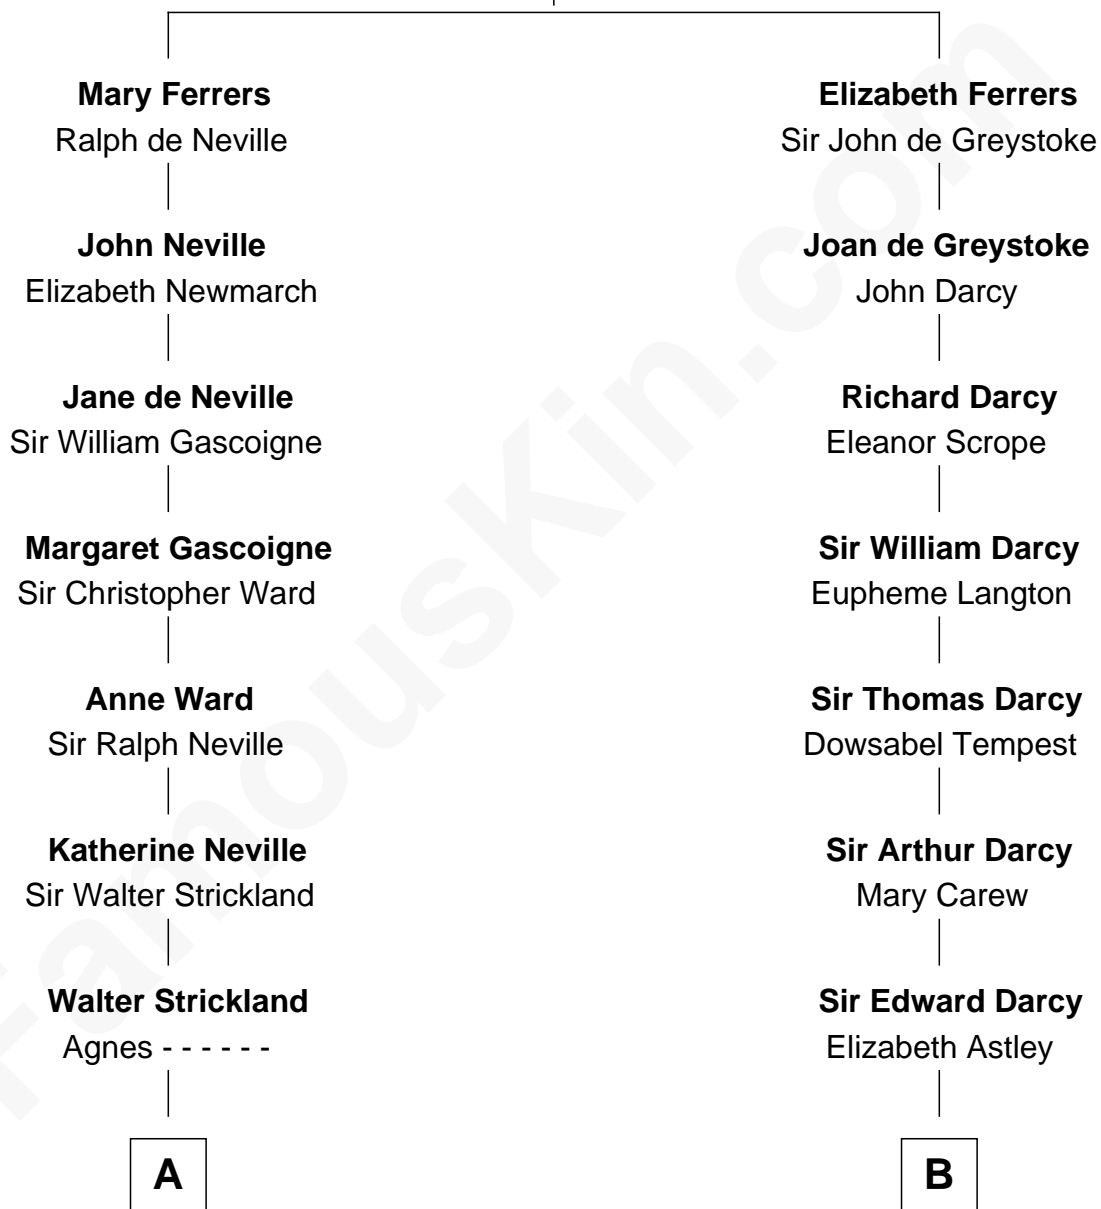

FamousKin.com Relationship Chart of

Charles A. Pillsbury

Co-Founder of C.A. Pillsbury Co.

16th cousin 2 times removed of

Bill Weld

68th Governor of Massachusetts

Sir Robert de Ferrers

Joan Beaufort

C

David Weld
Mary Blake Nichols

Bill Weld

68th Governor of Massachusetts

FamousKin.com