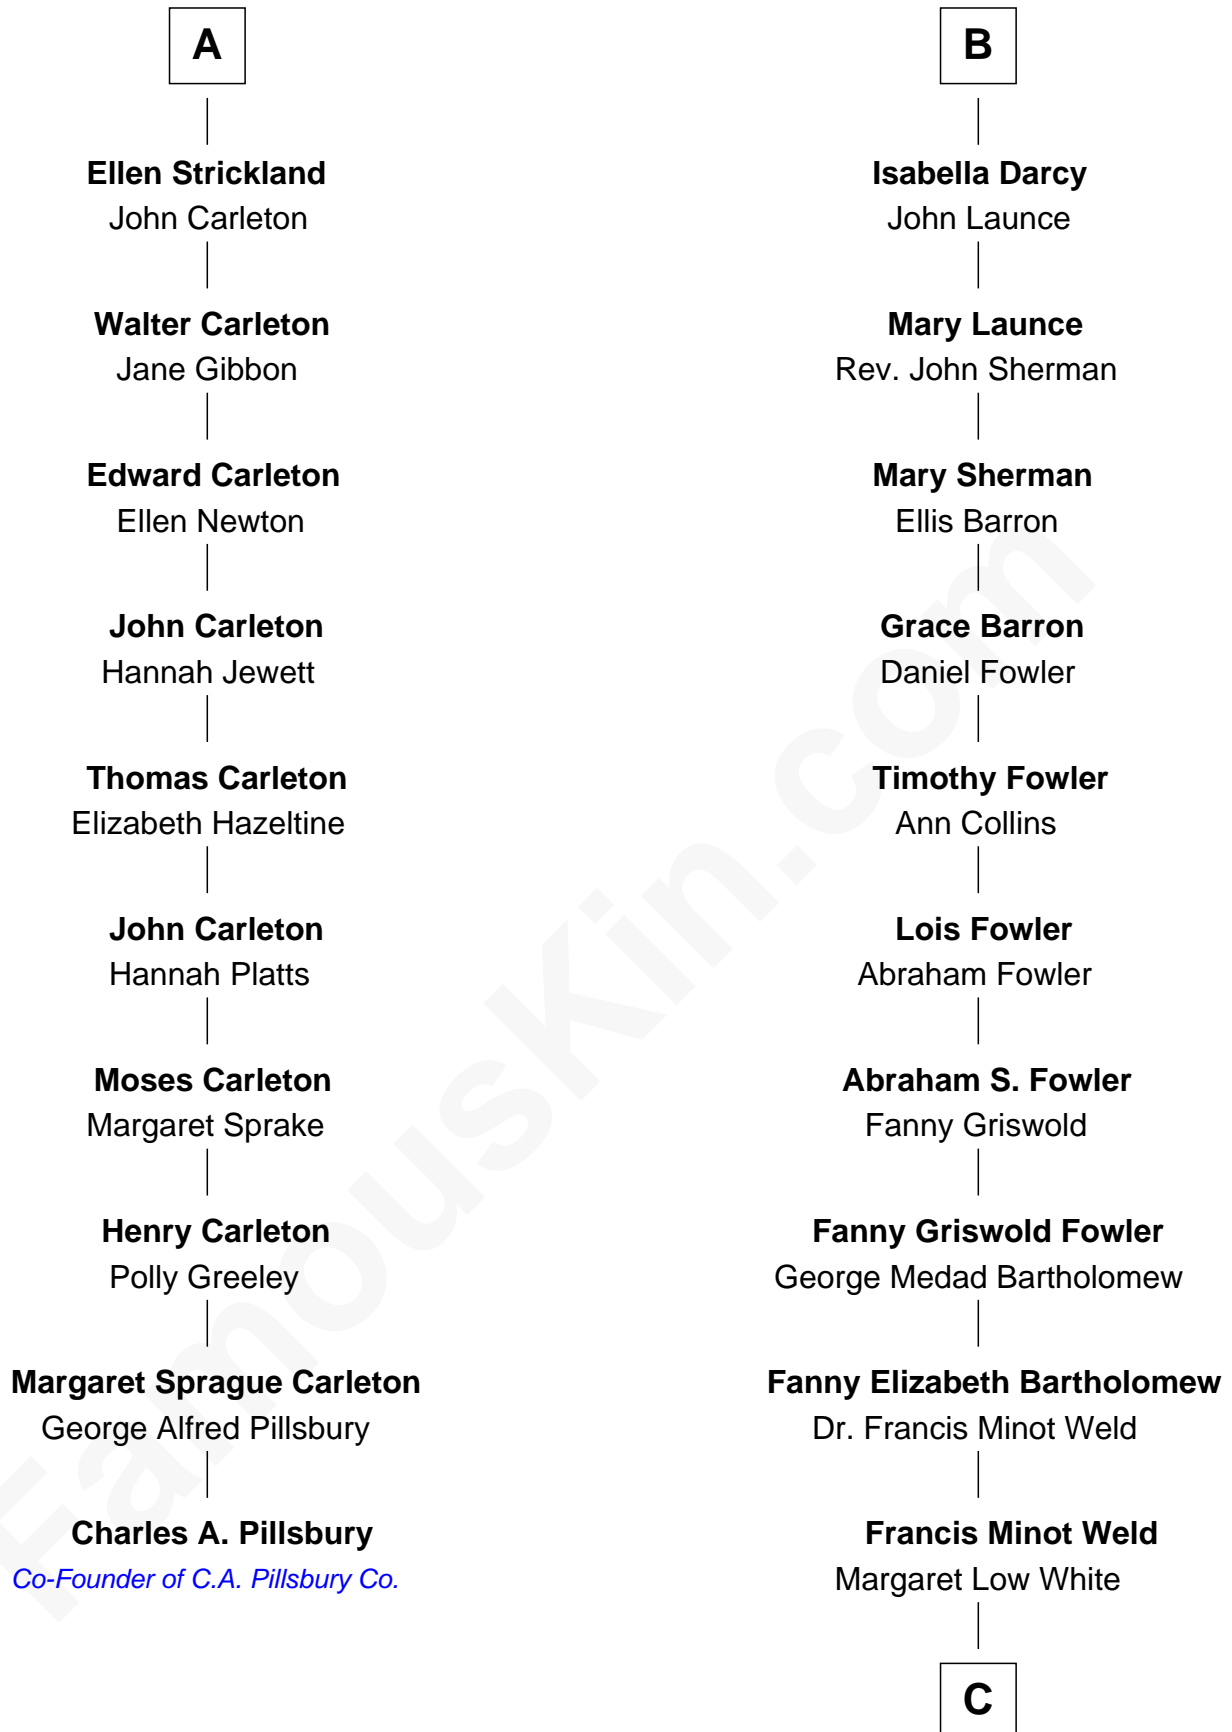

FamousKin.com Relationship Chart of

Charles A. Pillsbury

Co-Founder of C.A. Pillsbury Co.

16th cousin 2 times removed of

Bill Weld

68th Governor of Massachusetts

Sir Robert de Ferrers

Joan Beaufort

C

David Weld
Mary Blake Nichols

Bill Weld

68th Governor of Massachusetts

FamousKin.com