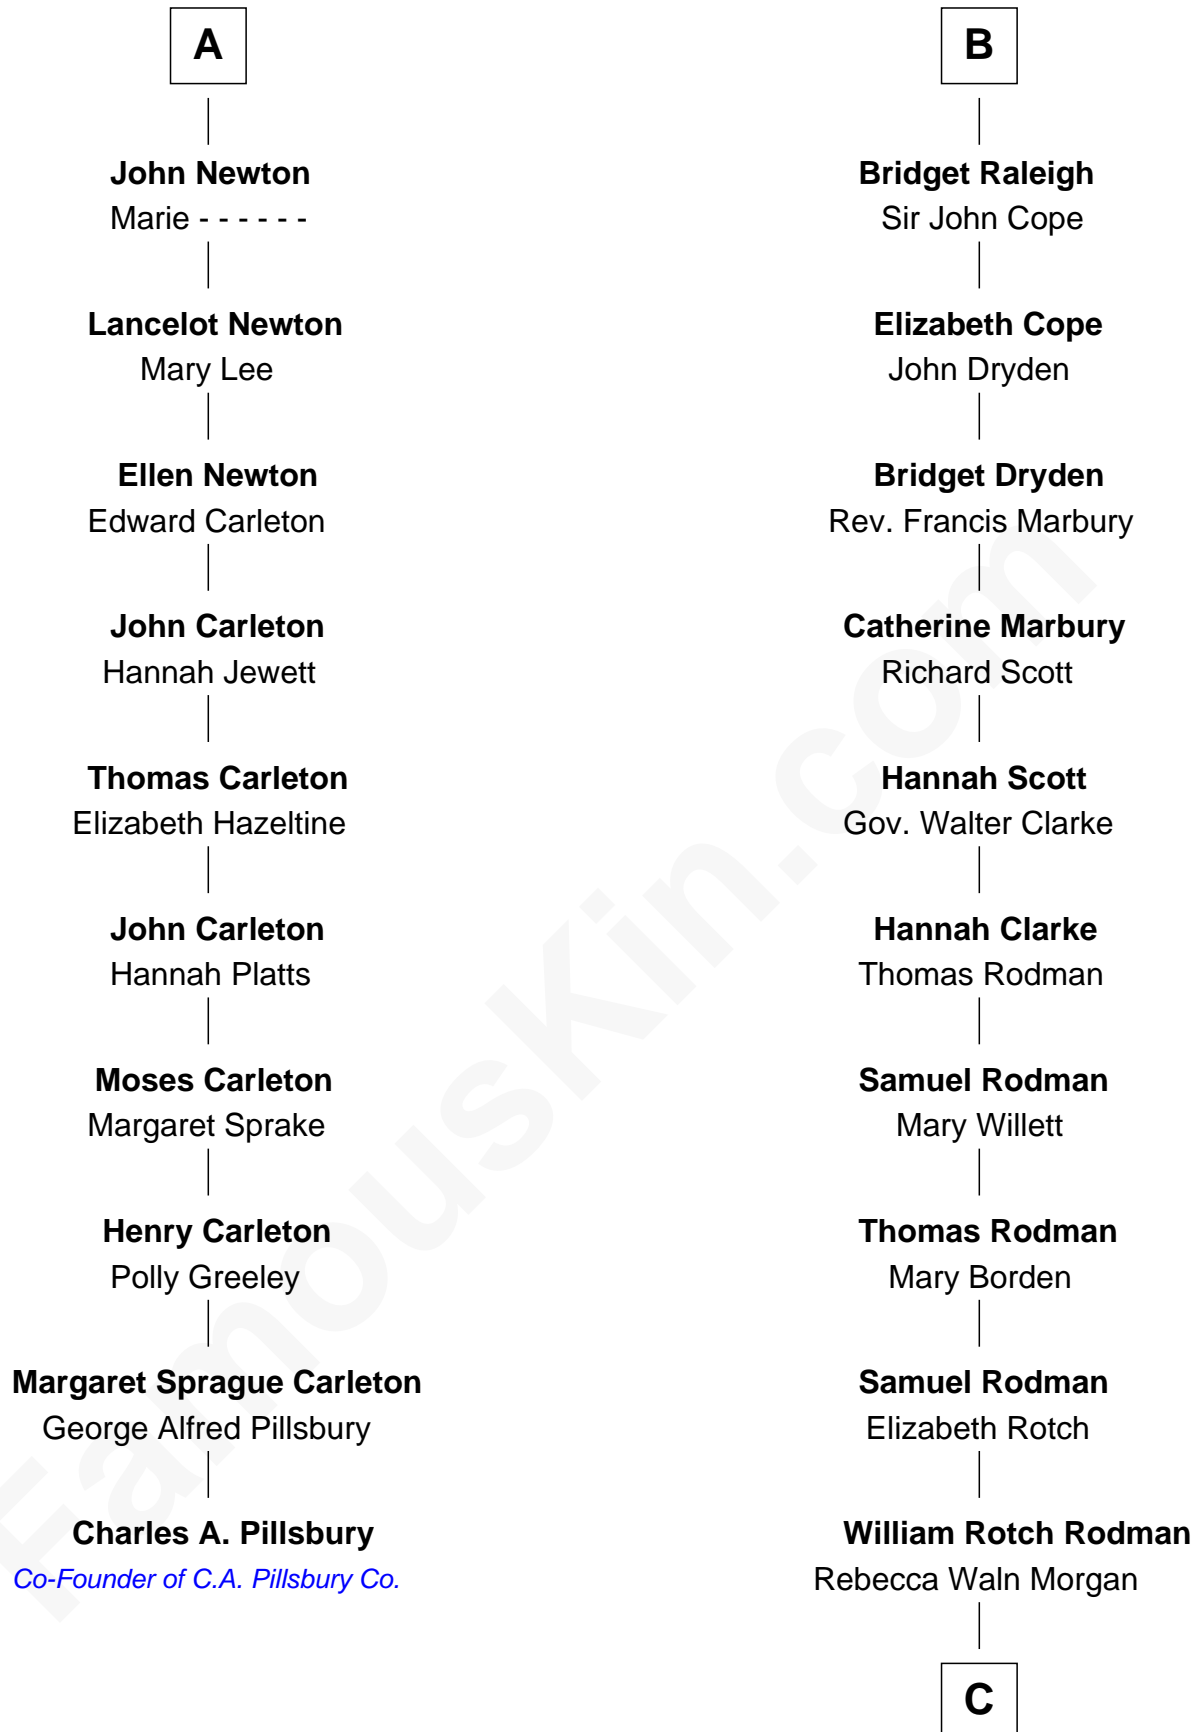

FamousKin.com

Relationship Chart of

Charles A. Pillsbury

Co-Founder of C.A. Pillsbury Co.

16th cousin 5 times removed of

Tuesday Weld

TV and Movie Actress

Edmund Fitzalan

Alice de Warenne

C

—
Alfred Rodman

Anna Lothrop Motley

—
Eloise Rodman

Stephen Minot Weld

—
Edward Motley Weld

Sarah Lothrop King

—
Lothrop Motley Weld

Yosene Balfour Ker

—
Tuesday Weld

TV and Movie Actress

FamousKin.com