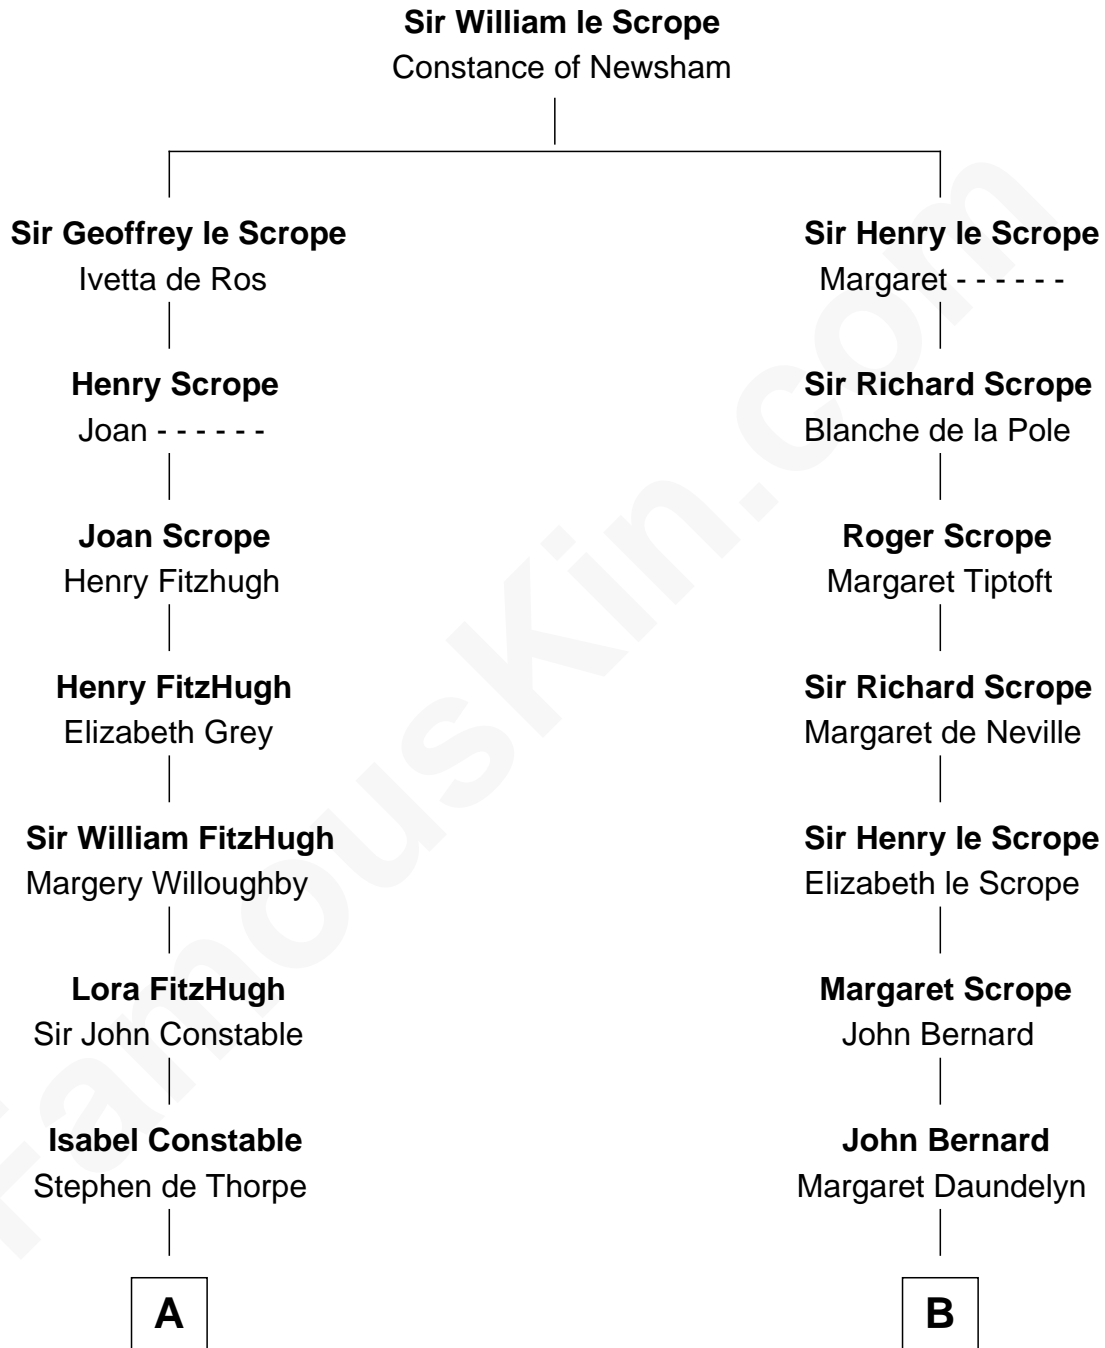

FamousKin.com

Relationship Chart of

Charles A. Pillsbury

Co-Founder of C.A. Pillsbury Co.

17th cousin 1 time removed of

Helen Keller

Author and Activist

C

—
Margaret Sprague Carleton

George Alfred Pillsbury

—
Charles A. Pillsbury

Co-Founder of C.A. Pillsbury Co.

FamousKin.com