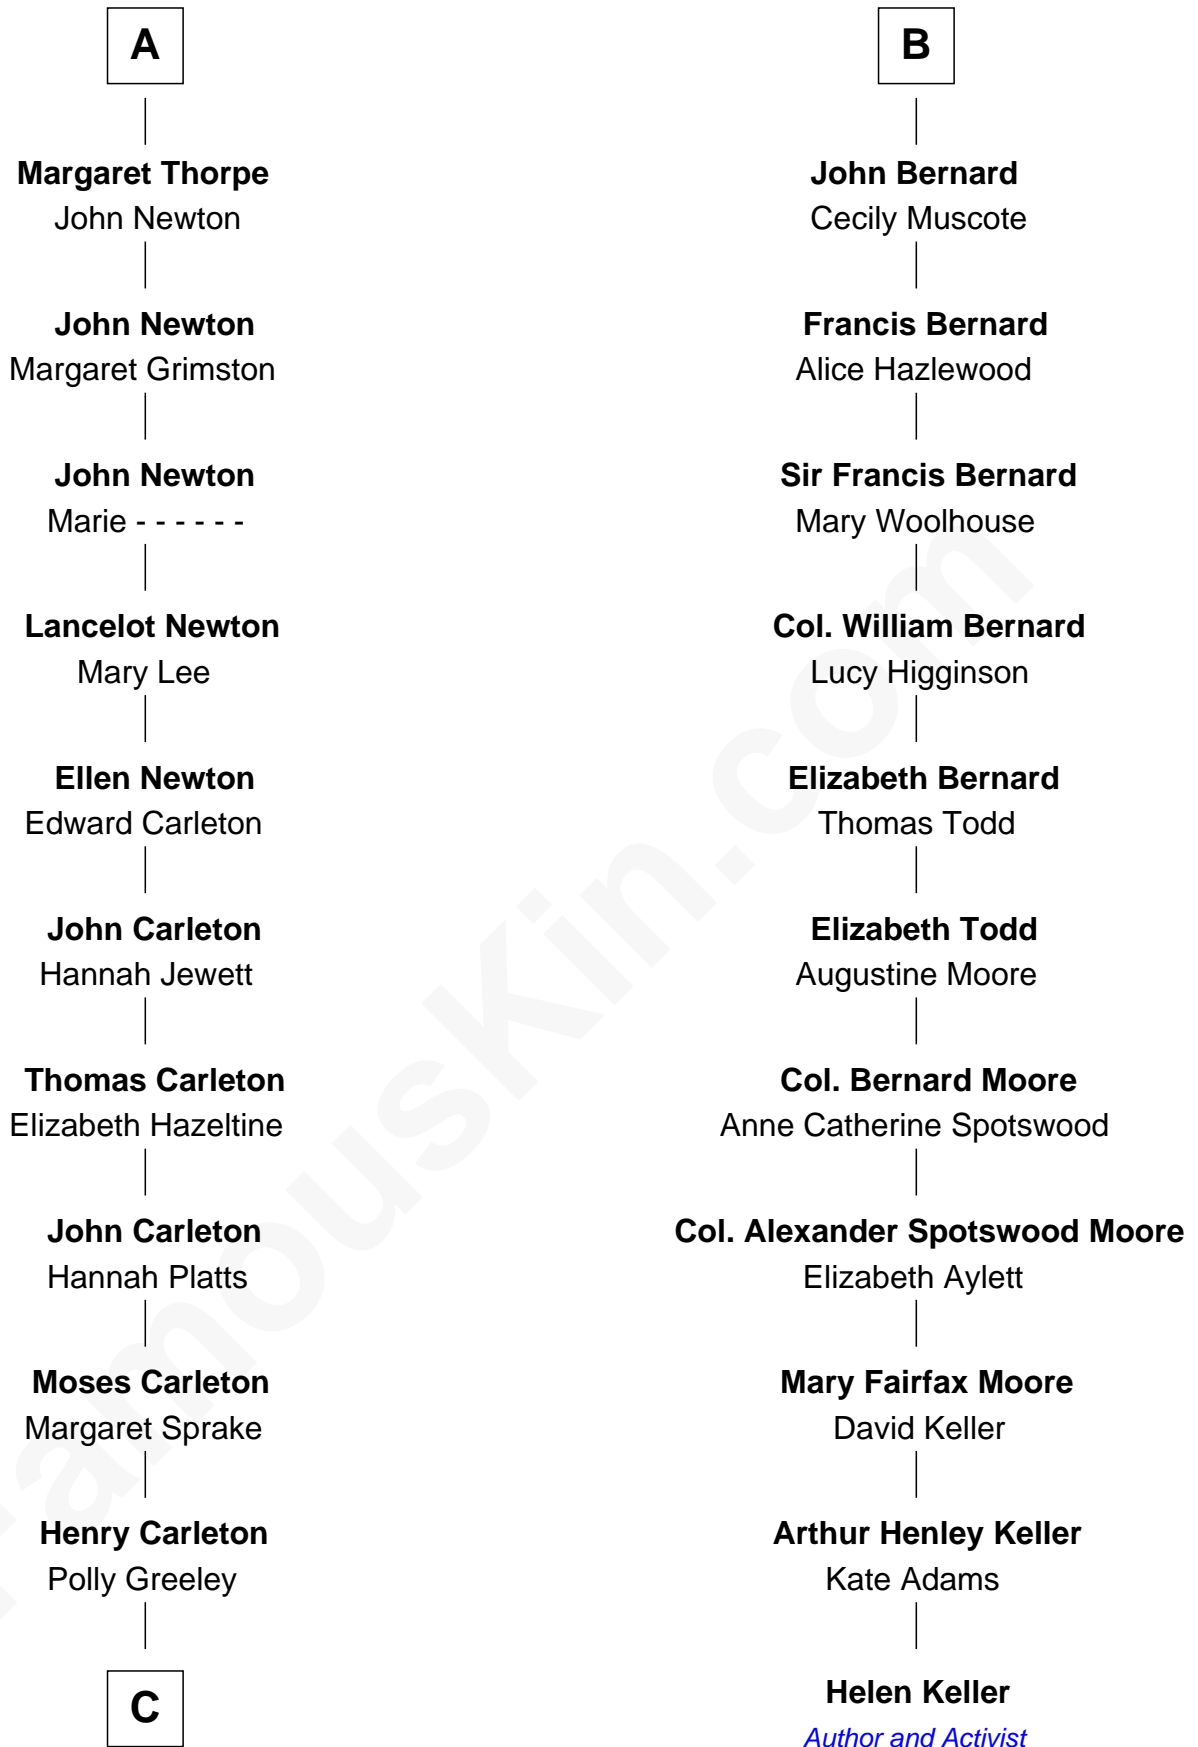

FamousKin.com

Relationship Chart of

Charles A. Pillsbury

Co-Founder of C.A. Pillsbury Co.

17th cousin 1 time removed of

Helen Keller

Author and Activist

C

—
Margaret Sprague Carleton

George Alfred Pillsbury

—
Charles A. Pillsbury

Co-Founder of C.A. Pillsbury Co.

FamousKin.com