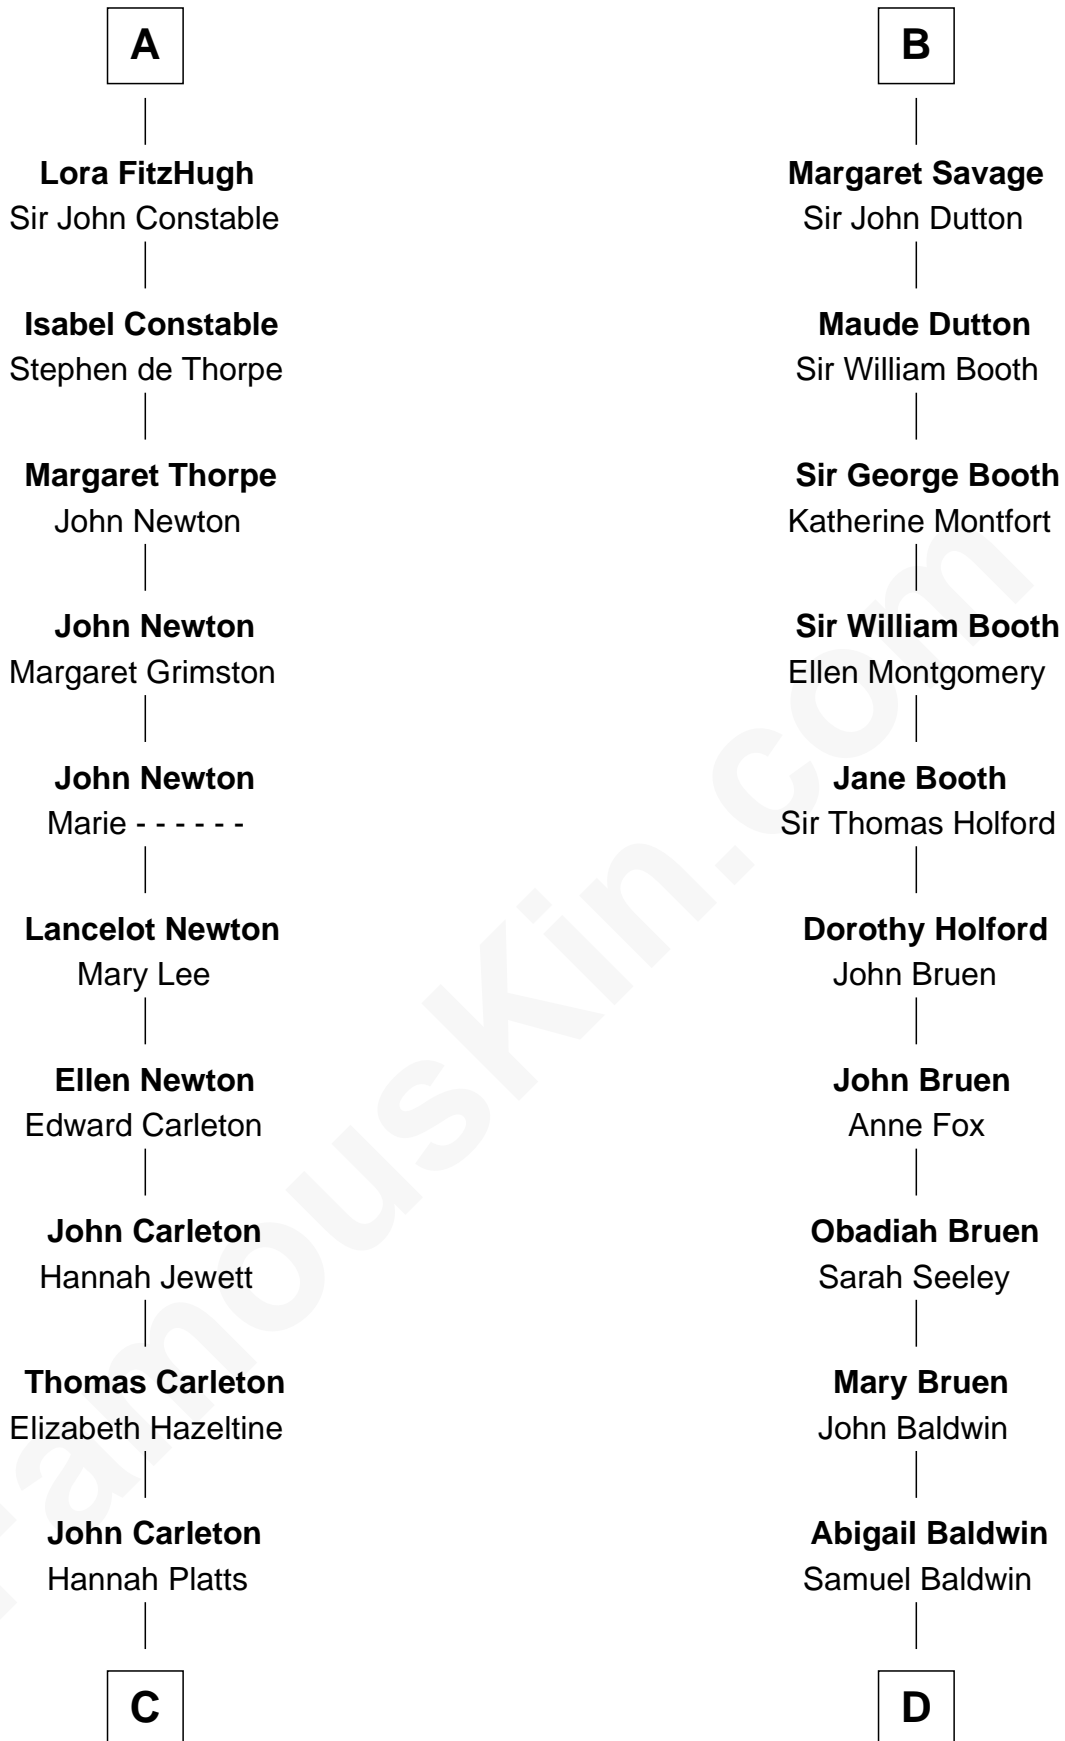

## Relationship Chart of

**Charles A. Pillsbury**

*Co-Founder of C.A. Pillsbury Co.*

19th cousin 1 time removed of

**Abraham Baldwin**

*Signer of the U.S. Constitution*

**Sir Roger de Somery**

Nichole d'Aubenev

**C**

**Moses Carleton**  
Margaret Sprake

**Henry Carleton**  
Polly Greeley

**Margaret Sprague Carleton**  
George Alfred Pillsbury

**Charles A. Pillsbury**  
*Co-Founder of C.A. Pillsbury Co.*

**D**

**Timothy Baldwin**  
Bathsheba Stone

**Michael Baldwin**  
Lucy Dudley

**Abraham Baldwin**  
*Signer of the U.S. Constitution*

FamousKin.com