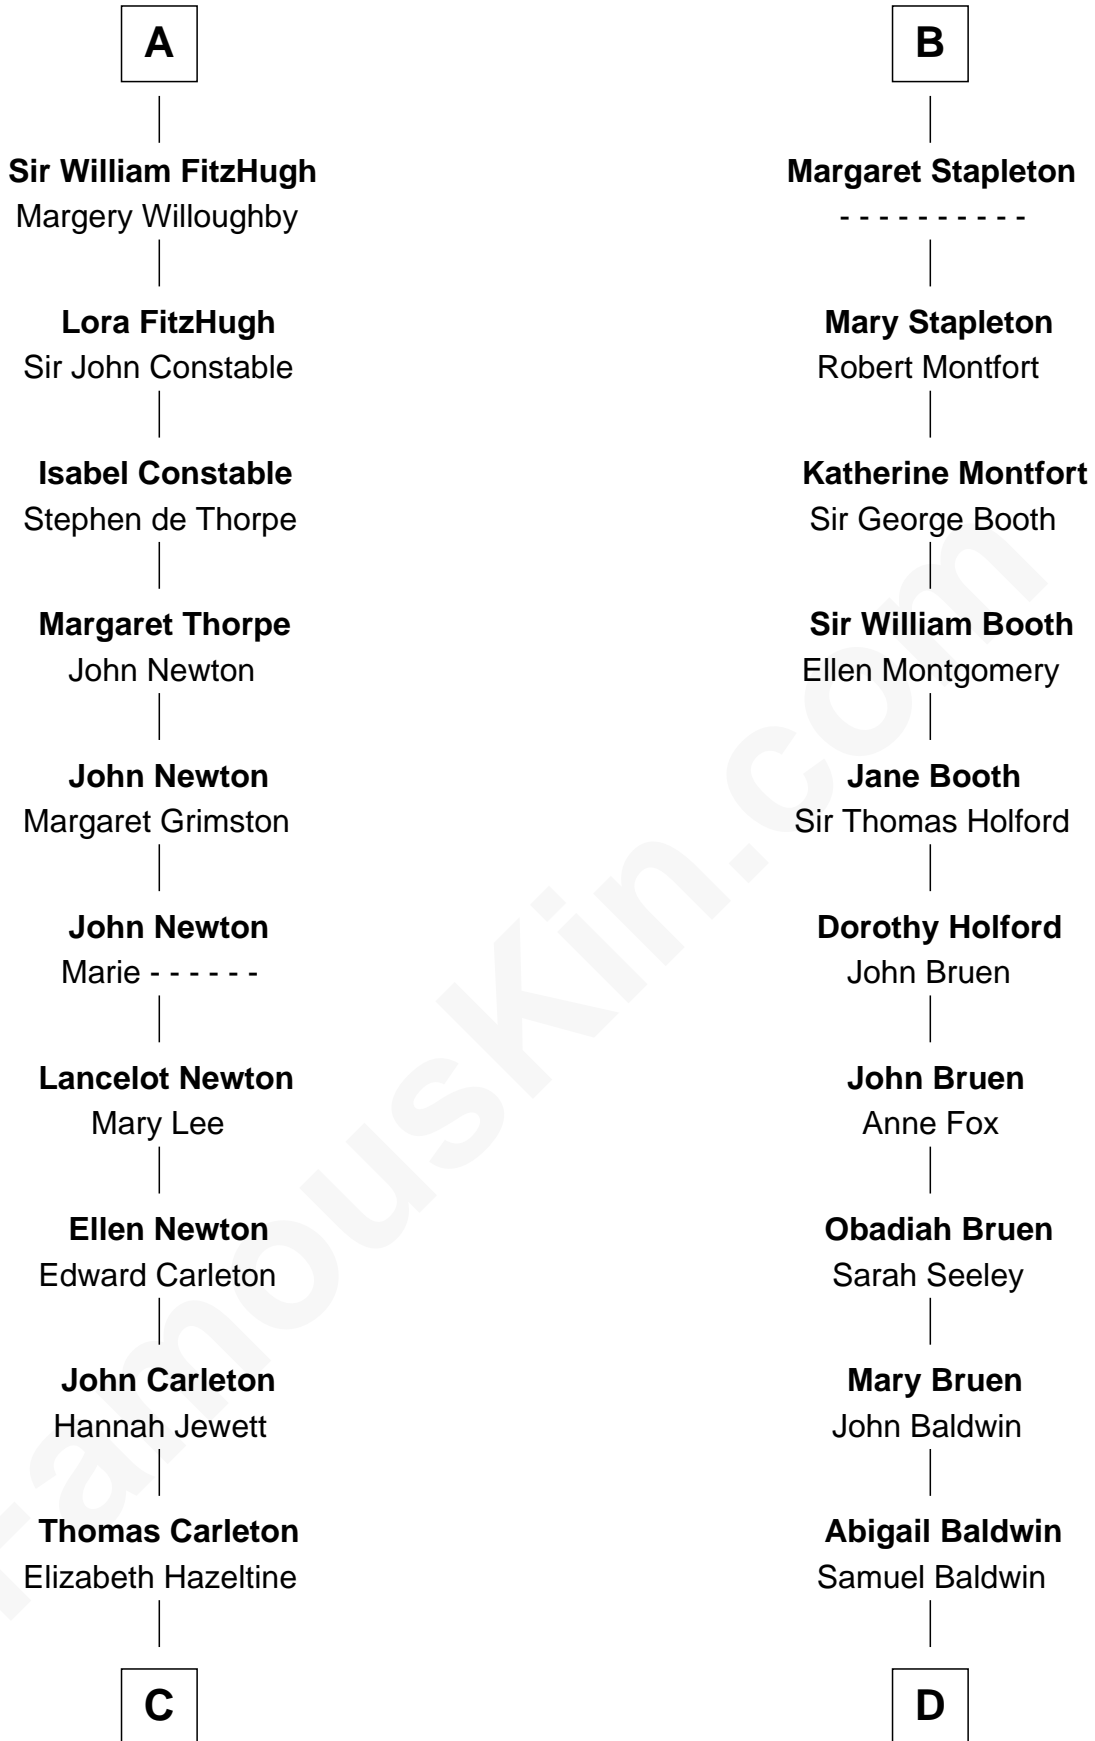

FamousKin.com Relationship Chart of

Charles A. Pillsbury

Co-Founder of C.A. Pillsbury Co.

19th cousin 2 times removed of

Abraham Baldwin

Signer of the U.S. Constitution

C

John Carleton
Hannah Platts

Moses Carleton
Margaret Sprake

Henry Carleton
Polly Greeley

Margaret Sprague Carleton
George Alfred Pillsbury

Charles A. Pillsbury
Co-Founder of C.A. Pillsbury Co.

D

Timothy Baldwin
Bathsheba Stone

Michael Baldwin
Lucy Dudley