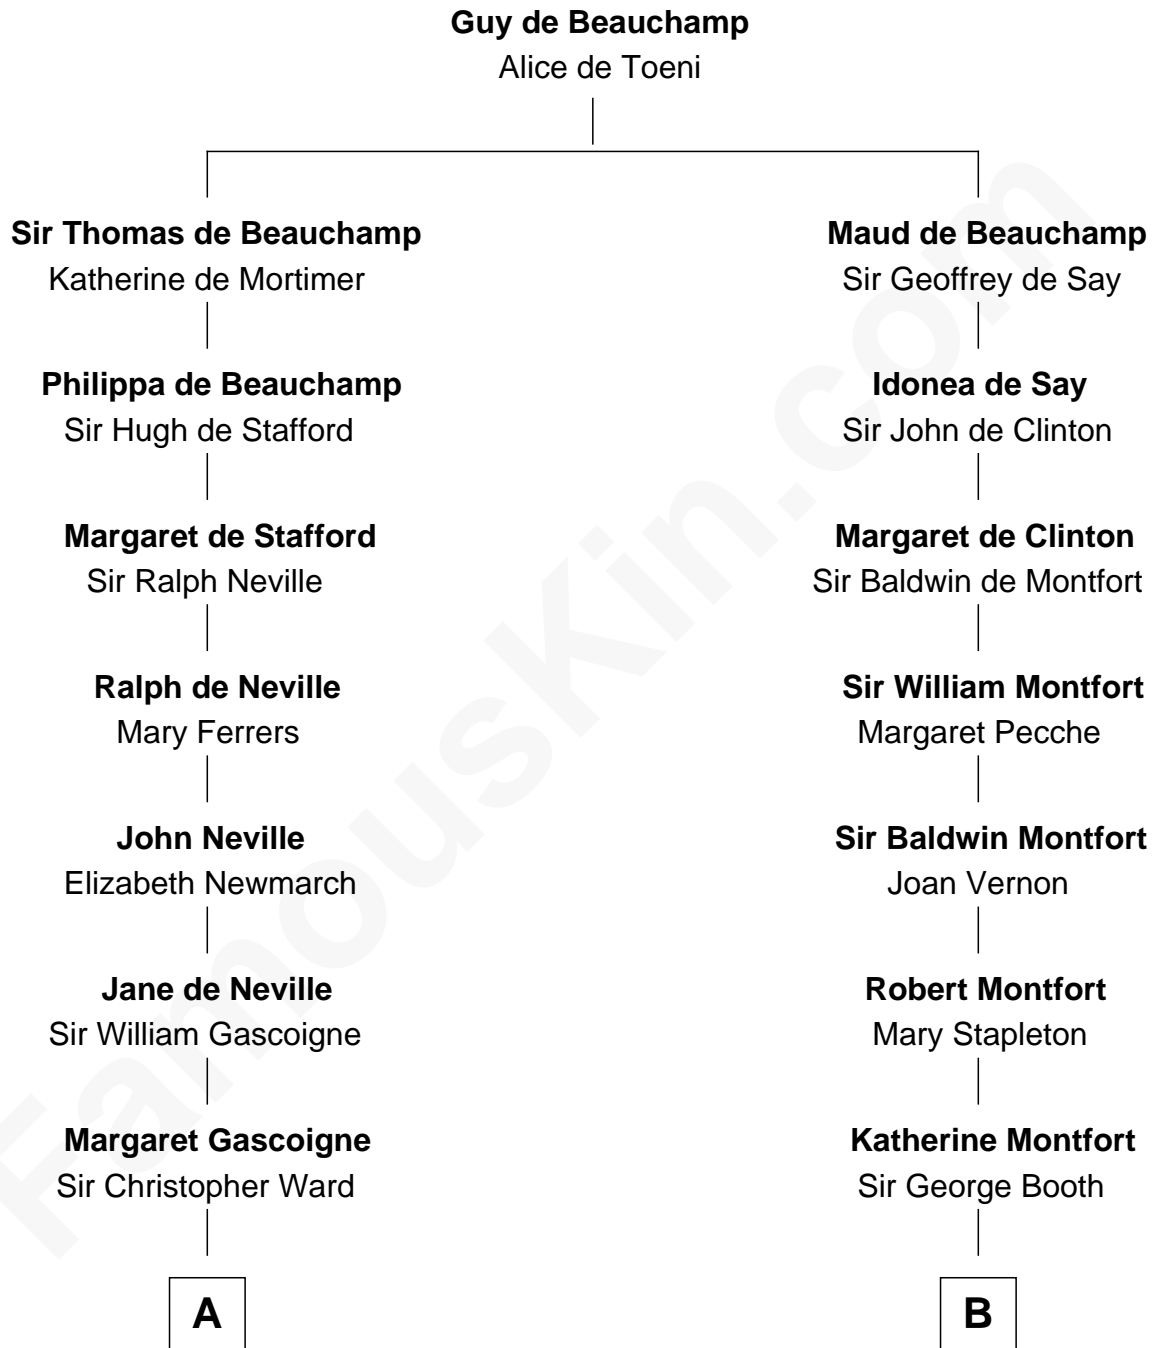

FamousKin.com

Relationship Chart of

Charles A. Pillsbury

Co-Founder of C.A. Pillsbury Co.

16th cousin 3 times removed of

Abraham Baldwin

Signer of the U.S. Constitution

C

Henry Carleton

Polly Greeley

Margaret Sprague Carleton

George Alfred Pillsbury

Charles A. Pillsbury

Co-Founder of C.A. Pillsbury Co.

FamousKin.com