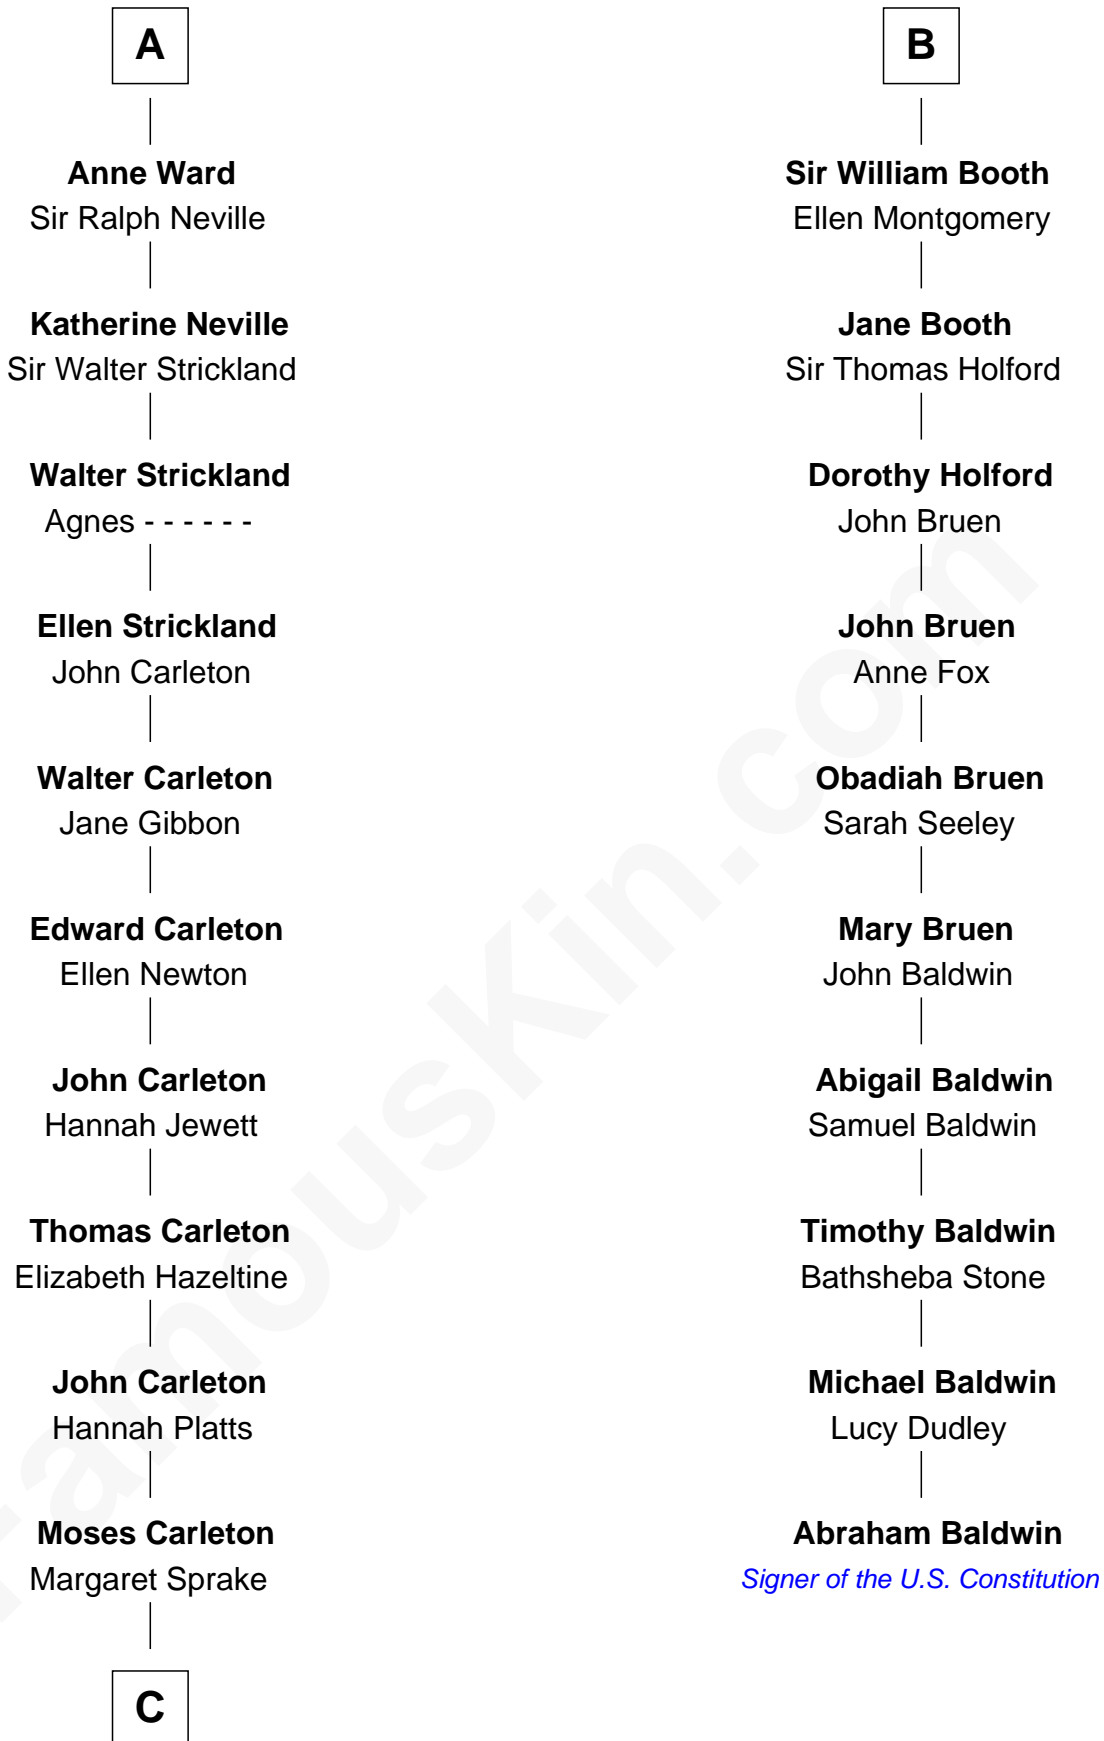

FamousKin.com

Relationship Chart of

Charles A. Pillsbury

Co-Founder of C.A. Pillsbury Co.

16th cousin 3 times removed of

Abraham Baldwin

Signer of the U.S. Constitution

C

Henry Carleton

Polly Greeley

Margaret Sprague Carleton

George Alfred Pillsbury

Charles A. Pillsbury

Co-Founder of C.A. Pillsbury Co.

FamousKin.com