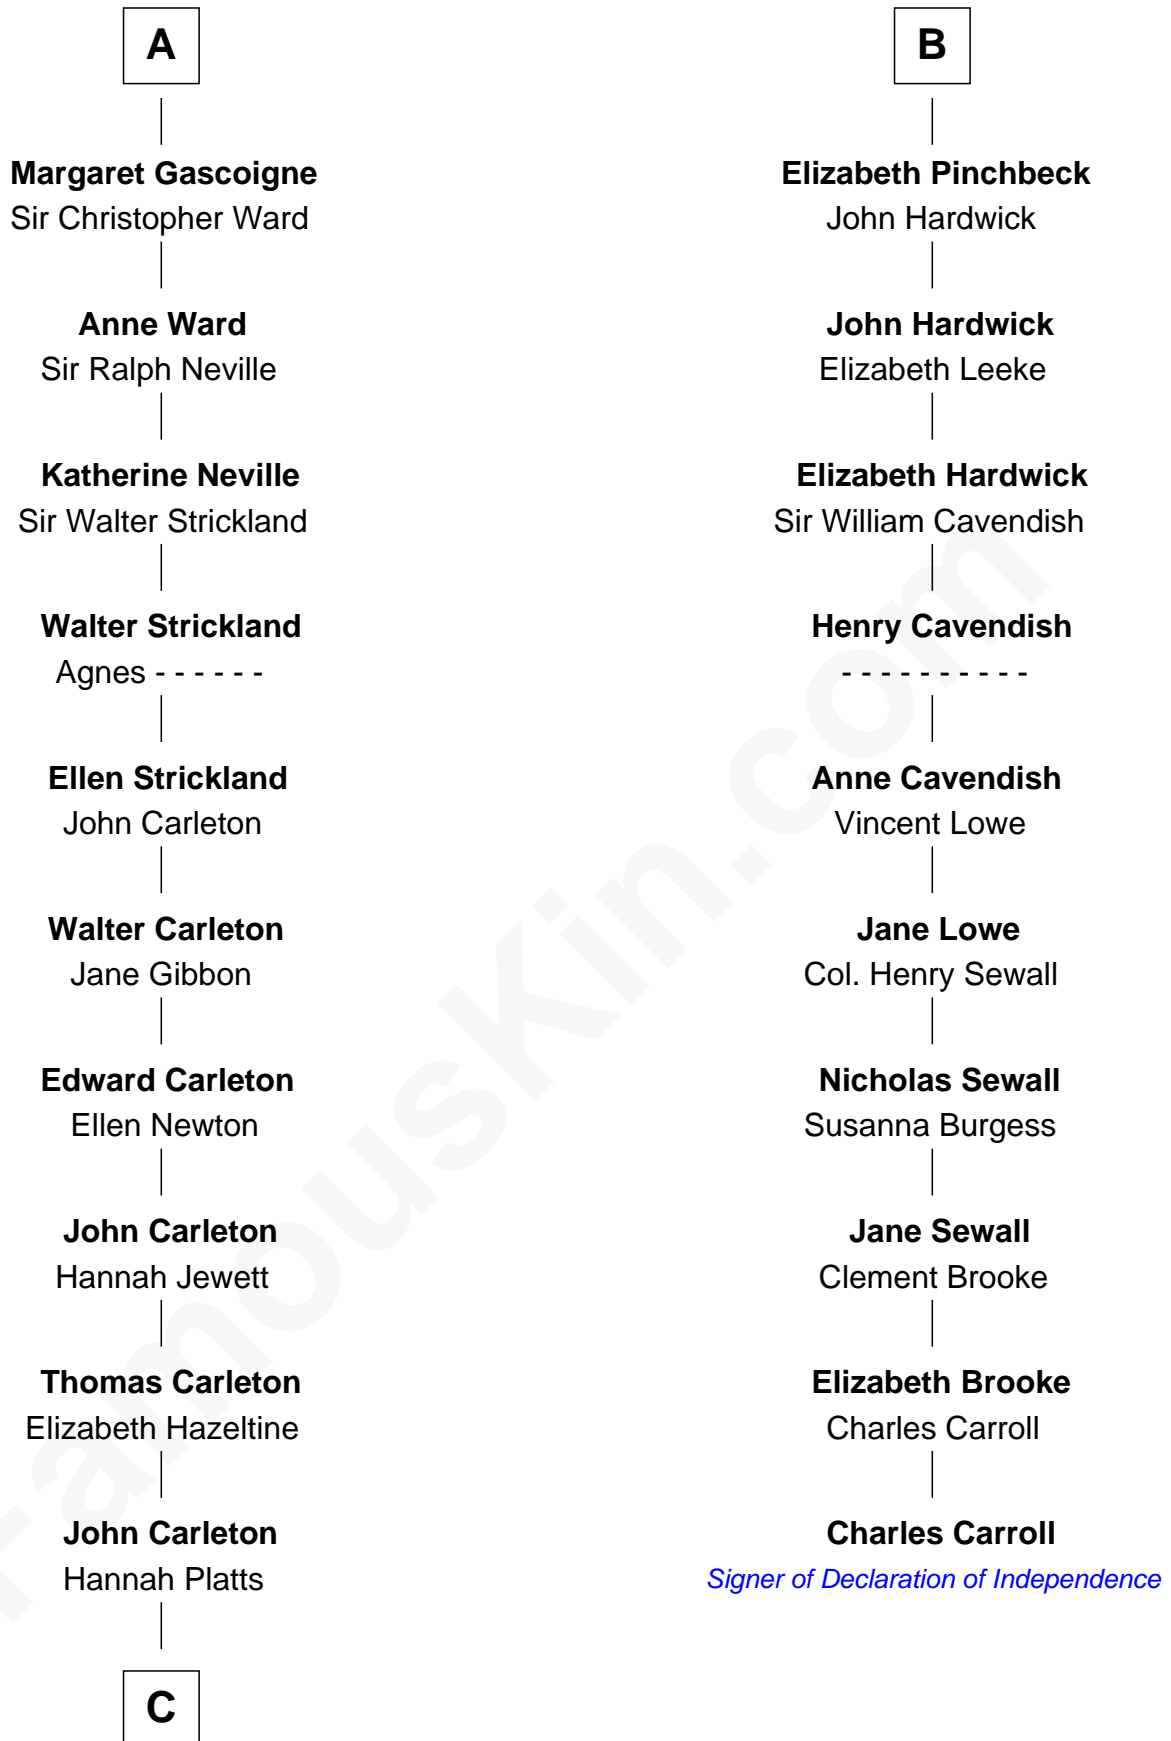

FamousKin.com

Relationship Chart of

Charles A. Pillsbury

Co-Founder of C.A. Pillsbury Co.

16th cousin 4 times removed of

Charles Carroll

Signer of the Declaration of Independence

C

—
Moses Carleton
Margaret Sprake

—
Henry Carleton
Polly Greeley

—
Margaret Sprague Carleton
George Alfred Pillsbury

—
Charles A. Pillsbury
Co-Founder of C.A. Pillsbury Co.

FamousKin.com