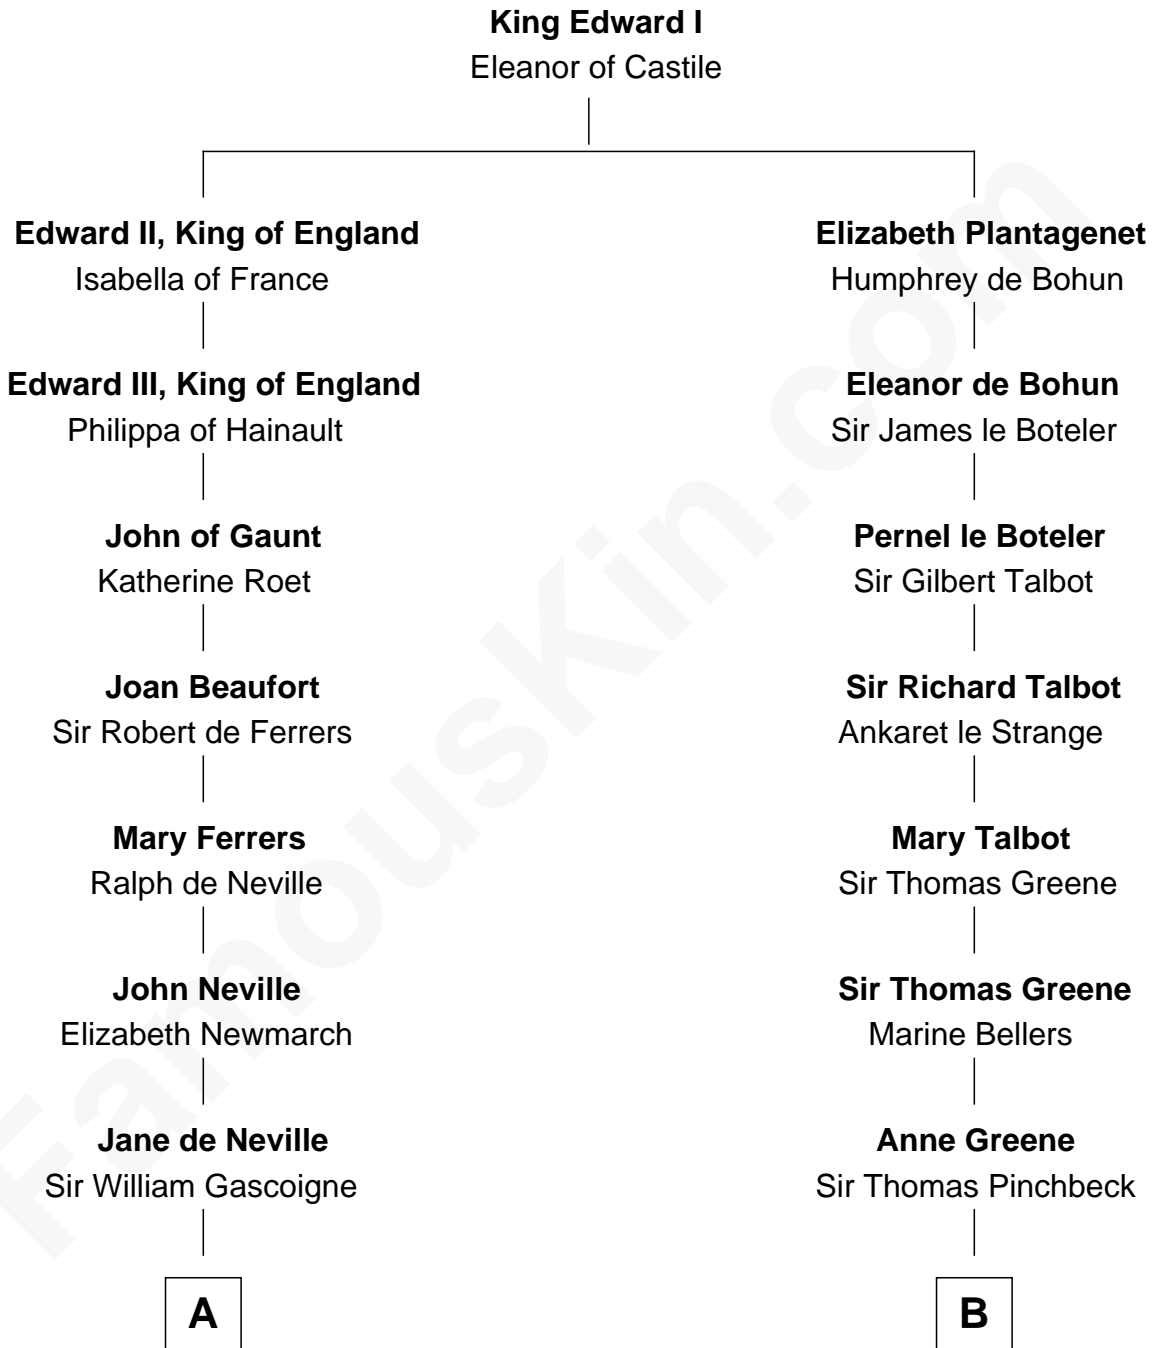

FamousKin.com

Relationship Chart of

Charles A. Pillsbury

Co-Founder of C.A. Pillsbury Co.

16th cousin 4 times removed of

Charles Carroll

Signer of the Declaration of Independence

C

—
Moses Carleton
Margaret Sprake

—
Henry Carleton
Polly Greeley

—
Margaret Sprague Carleton
George Alfred Pillsbury

—
Charles A. Pillsbury
Co-Founder of C.A. Pillsbury Co.

FamousKin.com