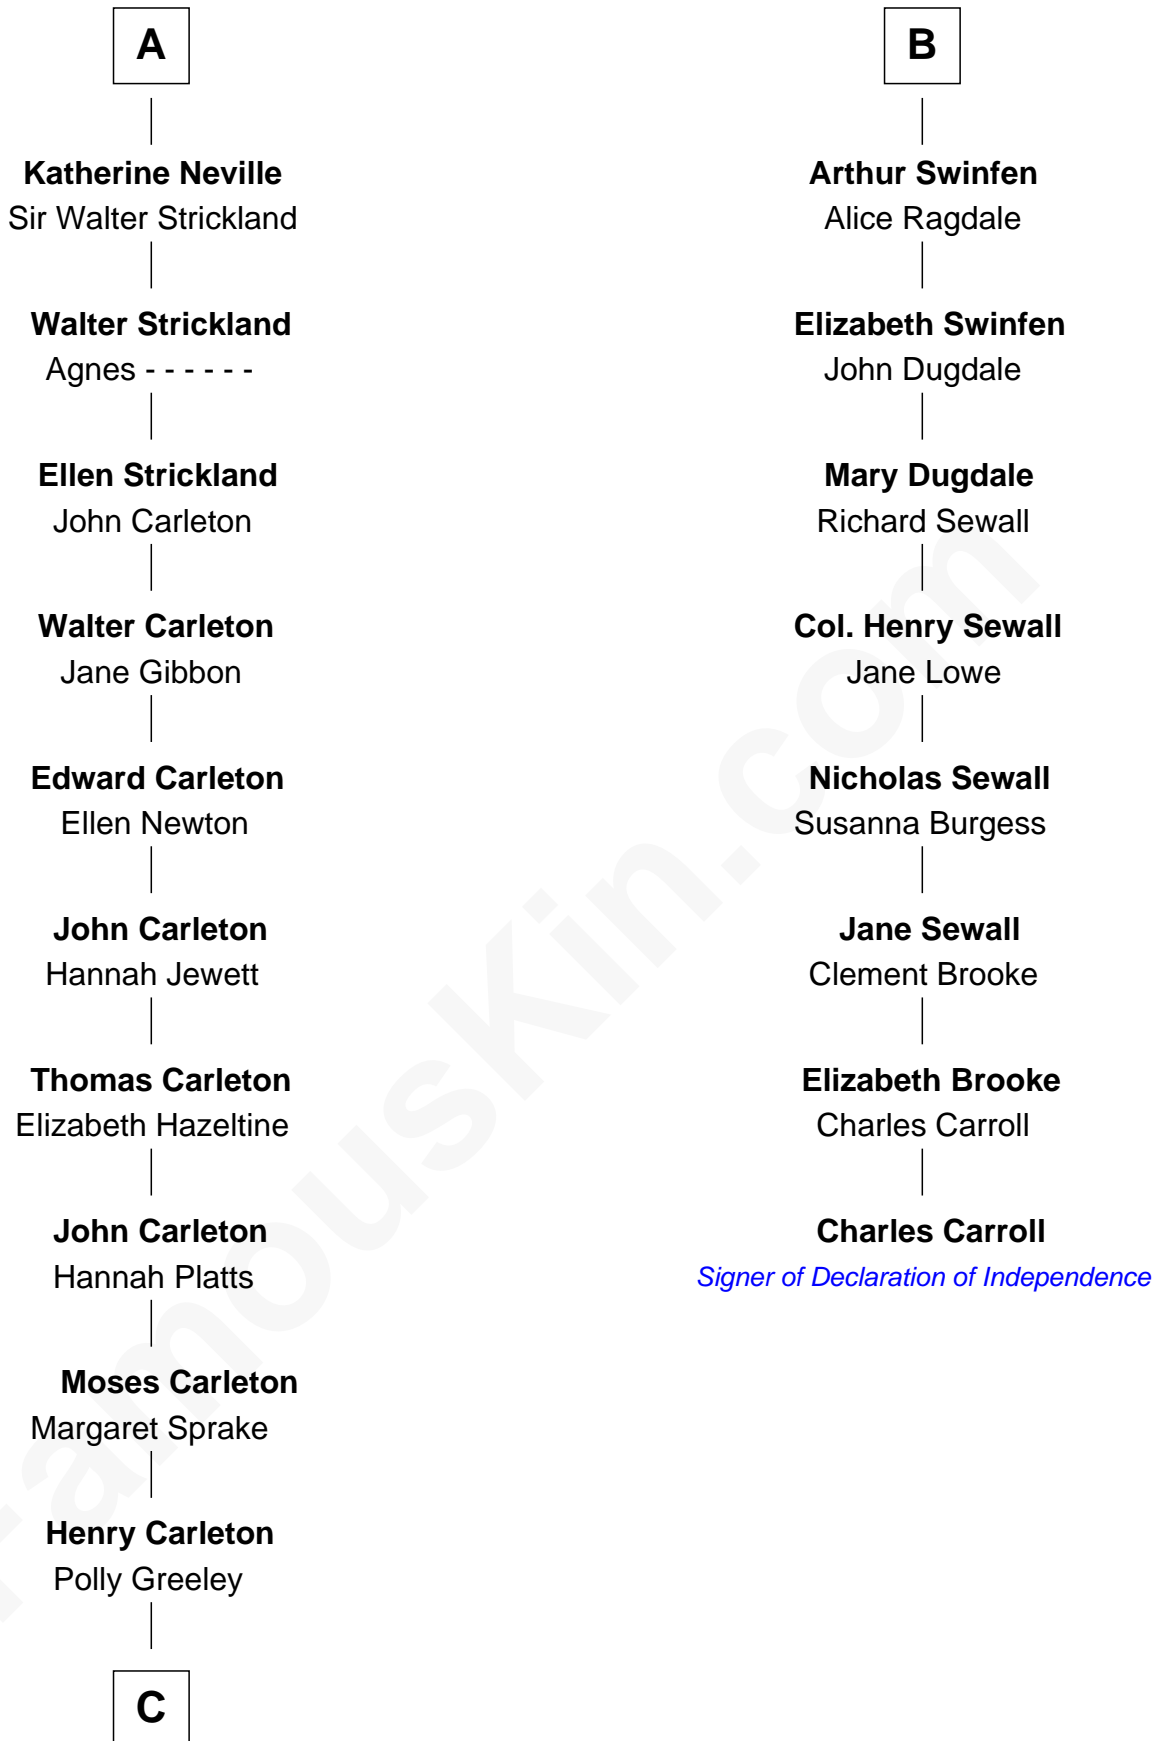

FamousKin.com Relationship Chart of

Charles A. Pillsbury

Co-Founder of C.A. Pillsbury Co.

14th cousin 4 times removed of

Charles Carroll

Signer of the Declaration of Independence

Ralph de Stafford

with wife
Margaret de Audley

Roger Draycote

John Neville
Elizabeth Newmarch

Jane Draycote
Thomas Noel

Jane de Neville
Sir William Gascoigne

Robert Noel
Matilda Brereton

Margaret Gascoigne
Sir Christopher Ward

James Noel
Elizabeth -----

Anne Ward
Sir Ralph Neville

Dorothy Noel
William Swinfen

A

B

C

—
Margaret Sprague Carleton

George Alfred Pillsbury

—
Charles A. Pillsbury