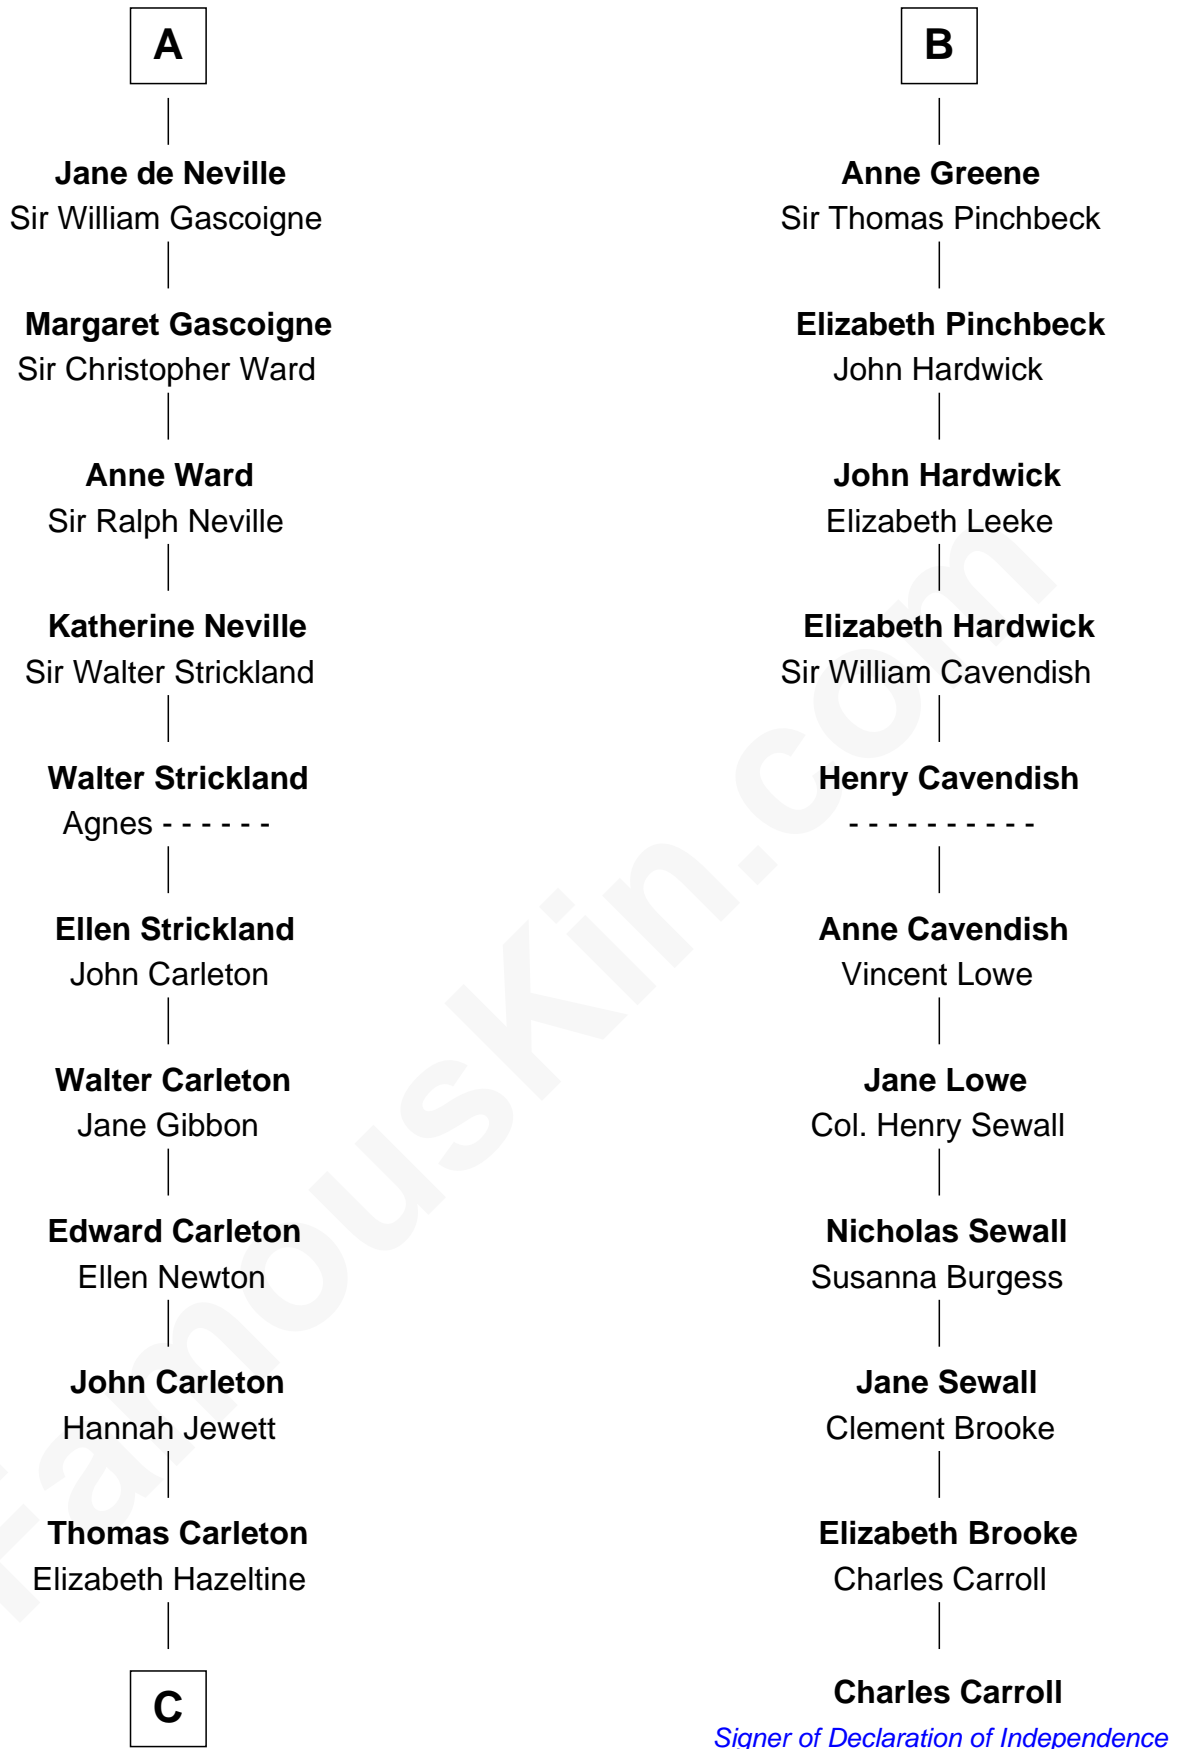

# FamousKin.com Relationship Chart of

**Charles A. Pillsbury**

*Co-Founder of C.A. Pillsbury Co.*

17th cousin 4 times removed of

**Charles Carroll**

*Signer of the Declaration of Independence*

**Sir Humphrey de Bohun**

**Sir Richard Talbot**

Ankaret le Strange

**Mary Talbot**

Sir Thomas Greene

**Sir Thomas Greene**

Marine Bellers

**B**

**C**