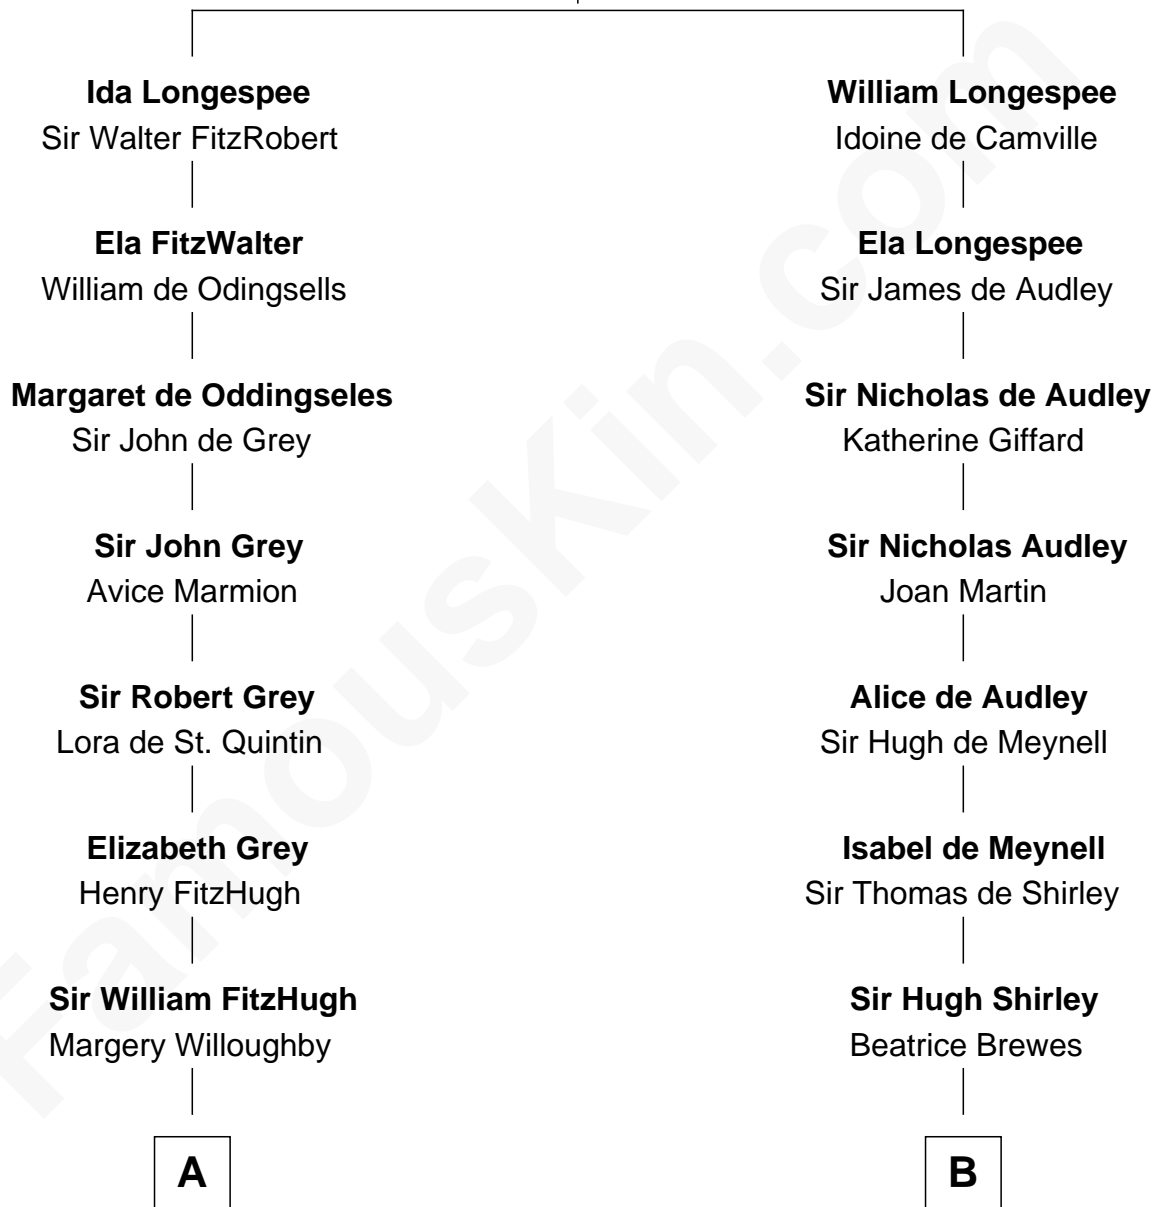

FamousKin.com

Relationship Chart of

Charles A. Pillsbury

Co-Founder of C.A. Pillsbury Co.

19th cousin 1 time removed of

Charles Carroll

Signer of the Declaration of Independence

Sir William Longespee

Ela of Salisbury

C

Moses Carleton
Margaret Sprake

Henry Carleton
Polly Greeley

Margaret Sprague Carleton
George Alfred Pillsbury

Charles A. Pillsbury
Co-Founder of C.A. Pillsbury Co.

D

Jane Sewall
Clement Brooke