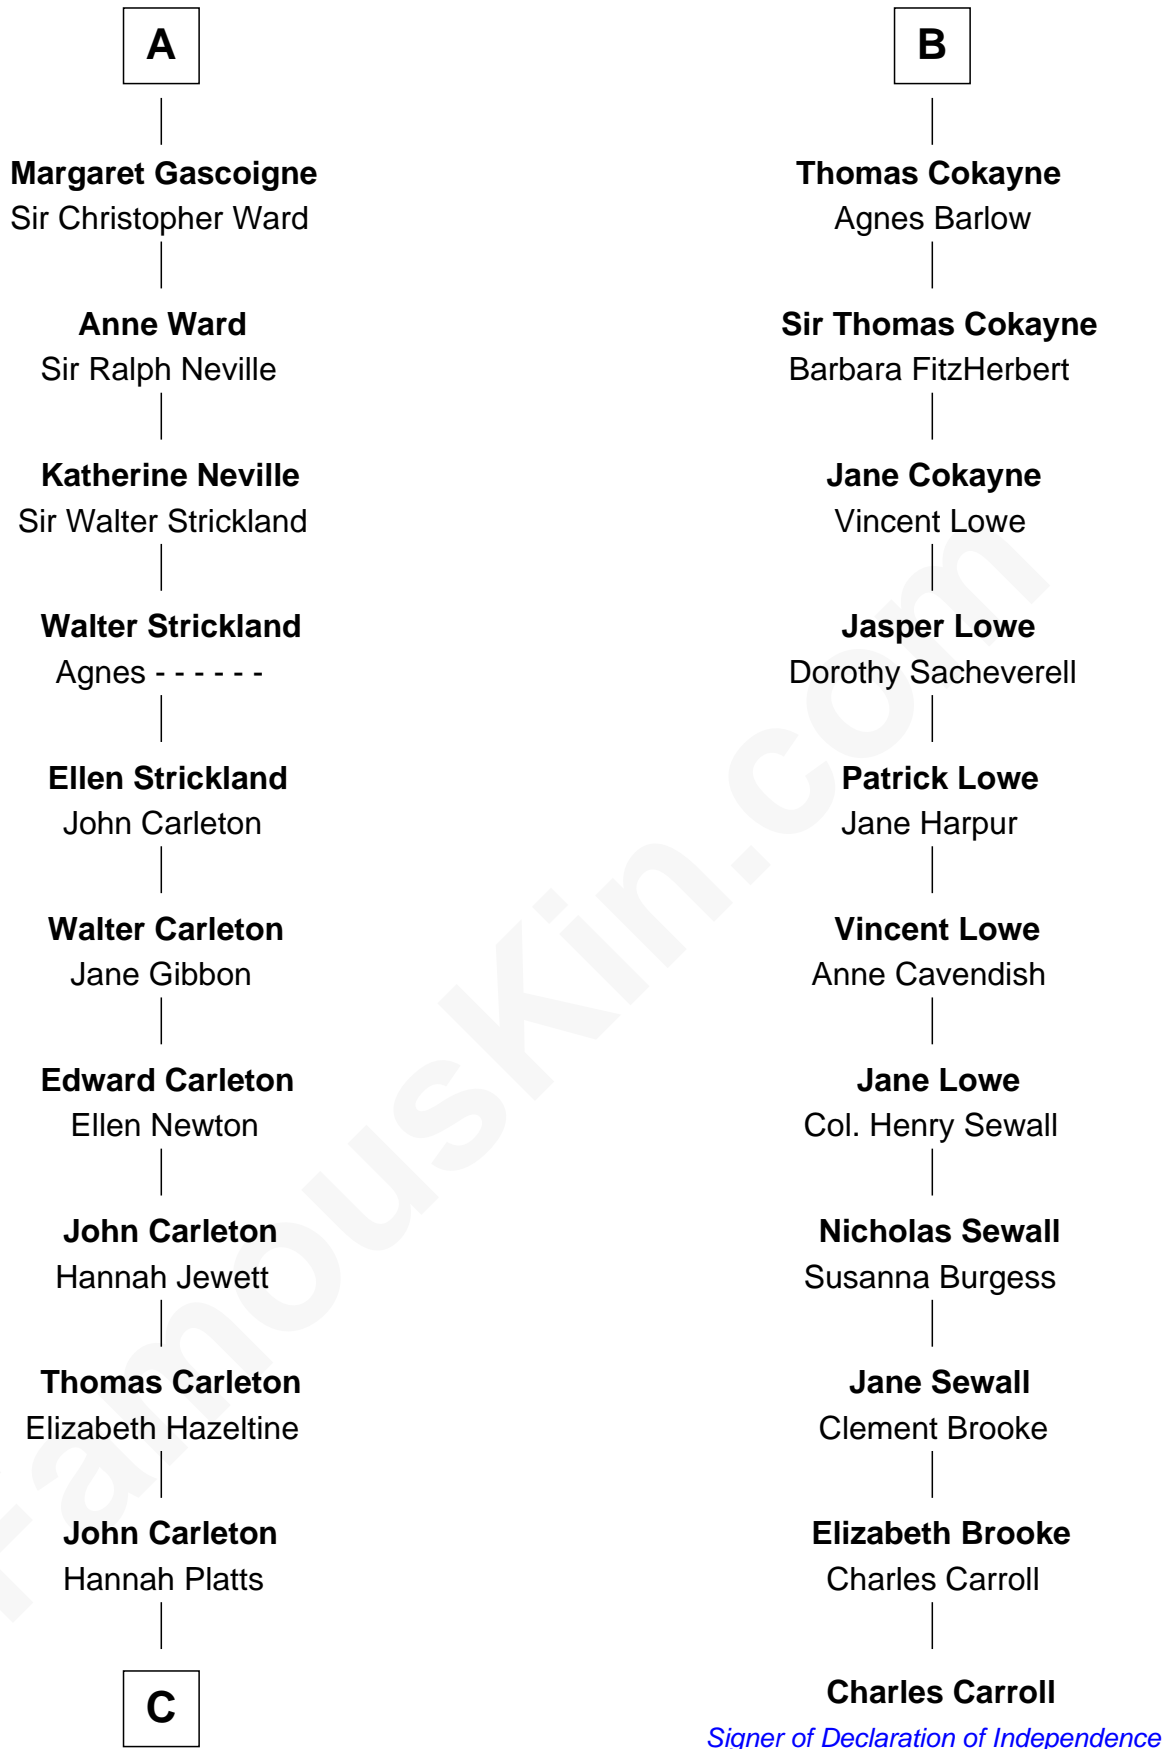

FamousKin.com

Relationship Chart of

Charles A. Pillsbury

Co-Founder of C.A. Pillsbury Co.

17th cousin 3 times removed of

Charles Carroll

Signer of the Declaration of Independence

Sir James de Audley

Sir Hugh Shirley

Beatrice Brewes

Isabel Shirley

Sir John Cokayne

John Cokayne

Agnes Vernon

B

C

—
Moses Carleton
Margaret Sprake

—
Henry Carleton
Polly Greeley

—
Margaret Sprague Carleton
George Alfred Pillsbury

—
Charles A. Pillsbury
Co-Founder of C.A. Pillsbury Co.

FamousKin.com