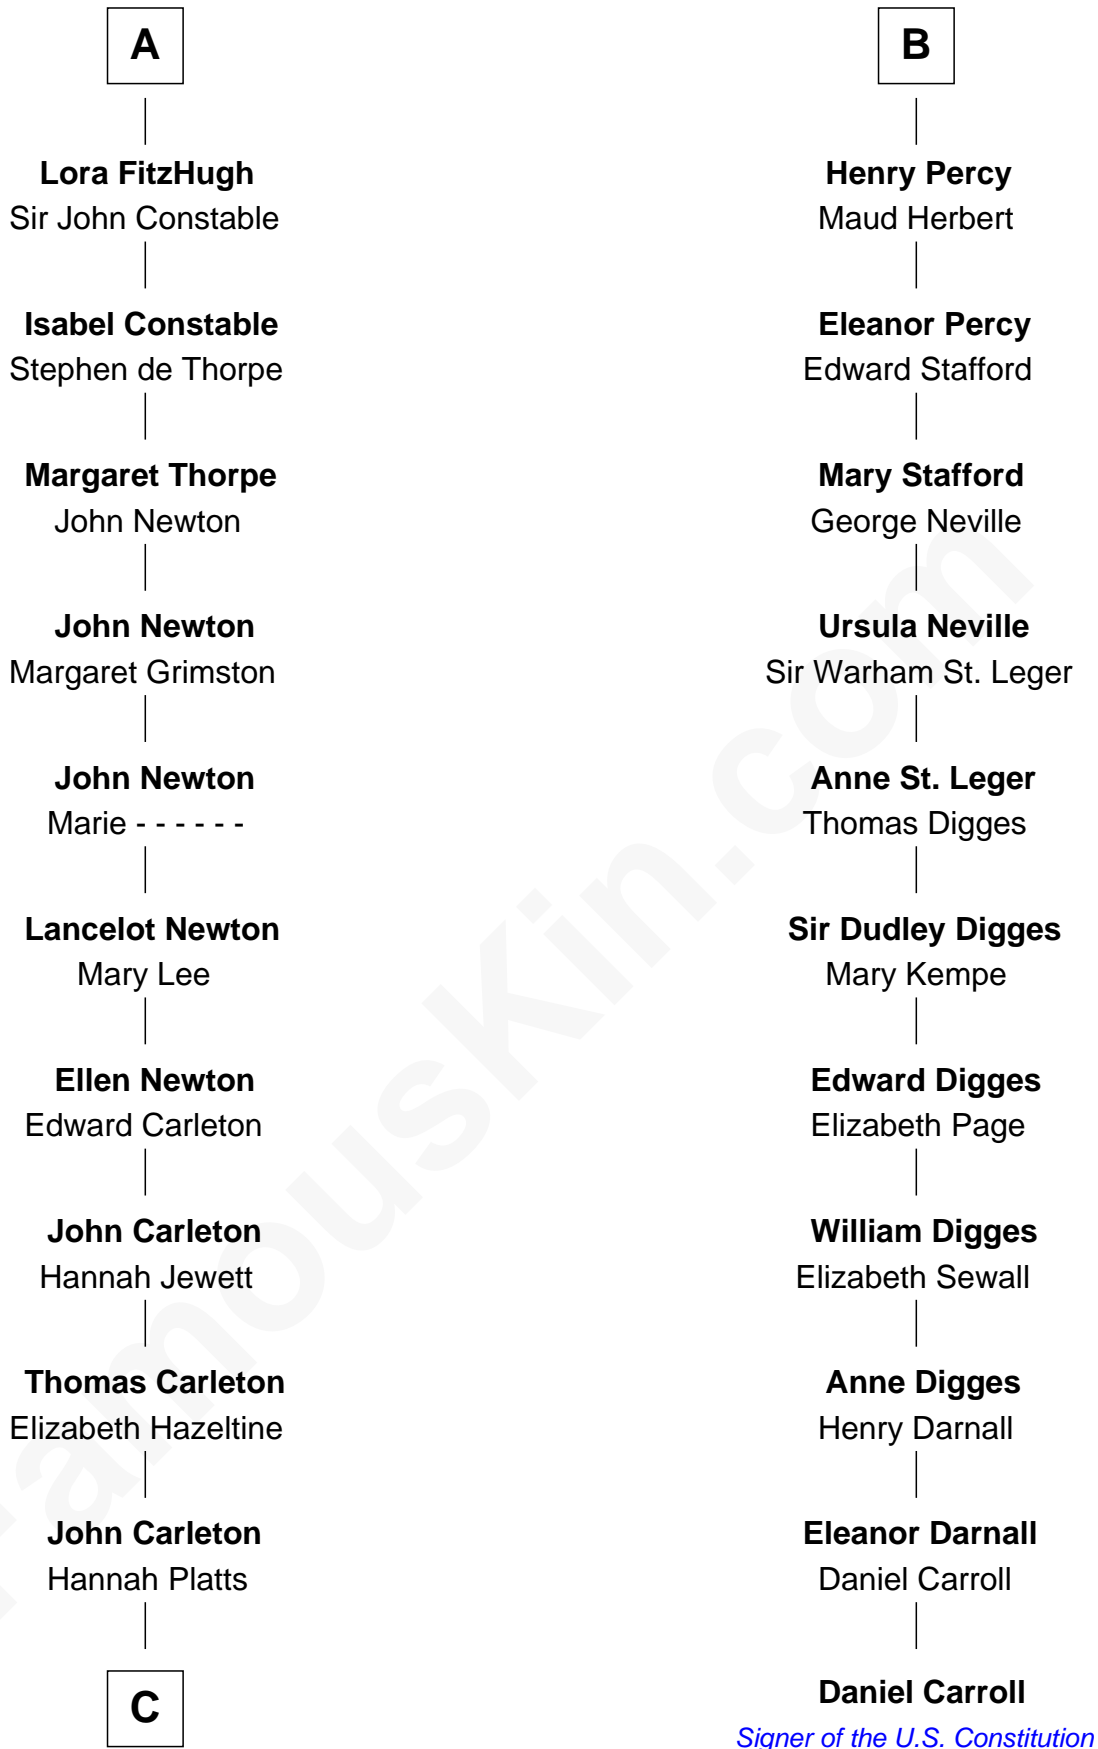

## Relationship Chart of

### Charles A. Pillsbury

Co-Founder of C.A. Pillsbury Co.

17th cousin 3 times removed of

**Daniel Carroll**

Signer of the U.S. Constitution

**C**

—  
**Moses Carleton**  
Margaret Sprake

—  
**Henry Carleton**  
Polly Greeley

—  
**Margaret Sprague Carleton**  
George Alfred Pillsbury

—  
**Charles A. Pillsbury**  
*Co-Founder of C.A. Pillsbury Co.*

FamousKin.com