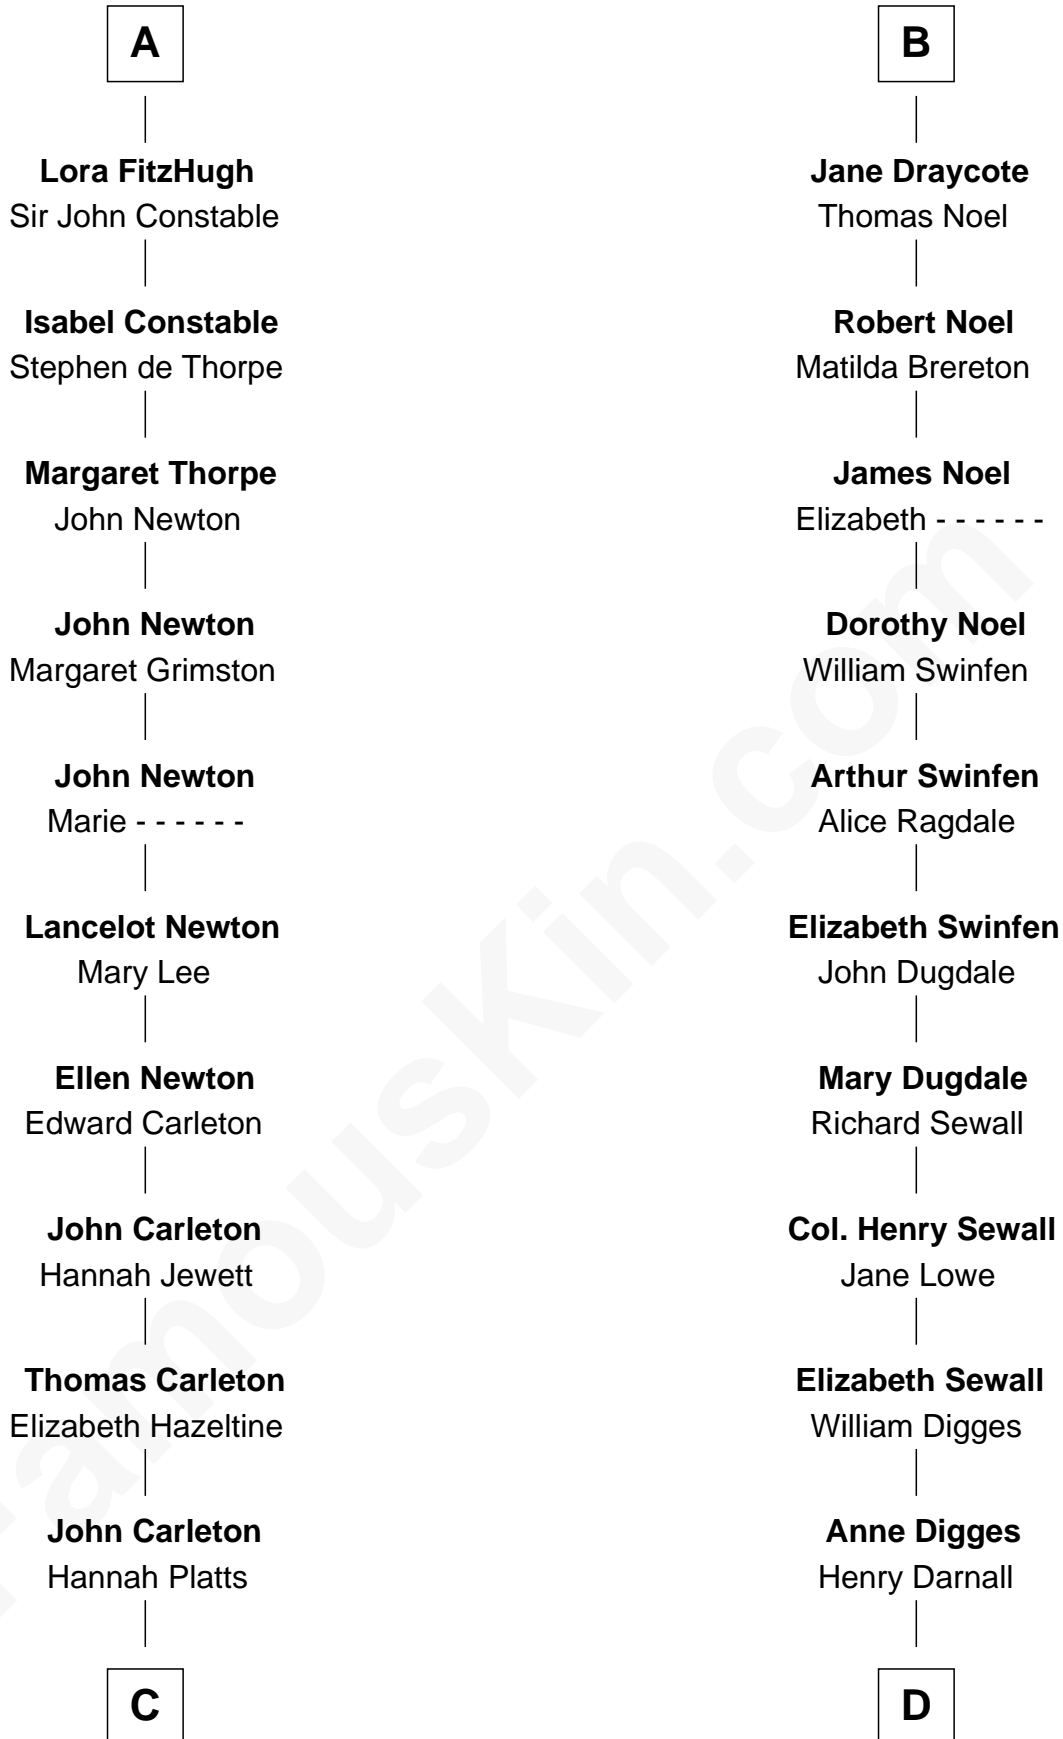

FamousKin.com

Relationship Chart of

Charles A. Pillsbury

Co-Founder of C.A. Pillsbury Co.

18th cousin 2 times removed of

Daniel Carroll

Signer of the U.S. Constitution

Sir Roger de Somery

Margaret de Somery

Ralph Basset

Ralph Basset

Hawise - - - - -

Margaret Basset

Edmund de Stafford

Ralph de Stafford

Katherine de Hastang

Margaret Stafford

Sir John Stafford

Joan Stafford

John Draycote

Roger Draycote

B

C

Moses Carleton
Margaret Sprake

Henry Carleton
Polly Greeley

Margaret Sprague Carleton
George Alfred Pillsbury

Charles A. Pillsbury
Co-Founder of C.A. Pillsbury Co.

D

Eleanor Darnall
Daniel Carroll

Daniel Carroll
Signer of the U.S. Constitution