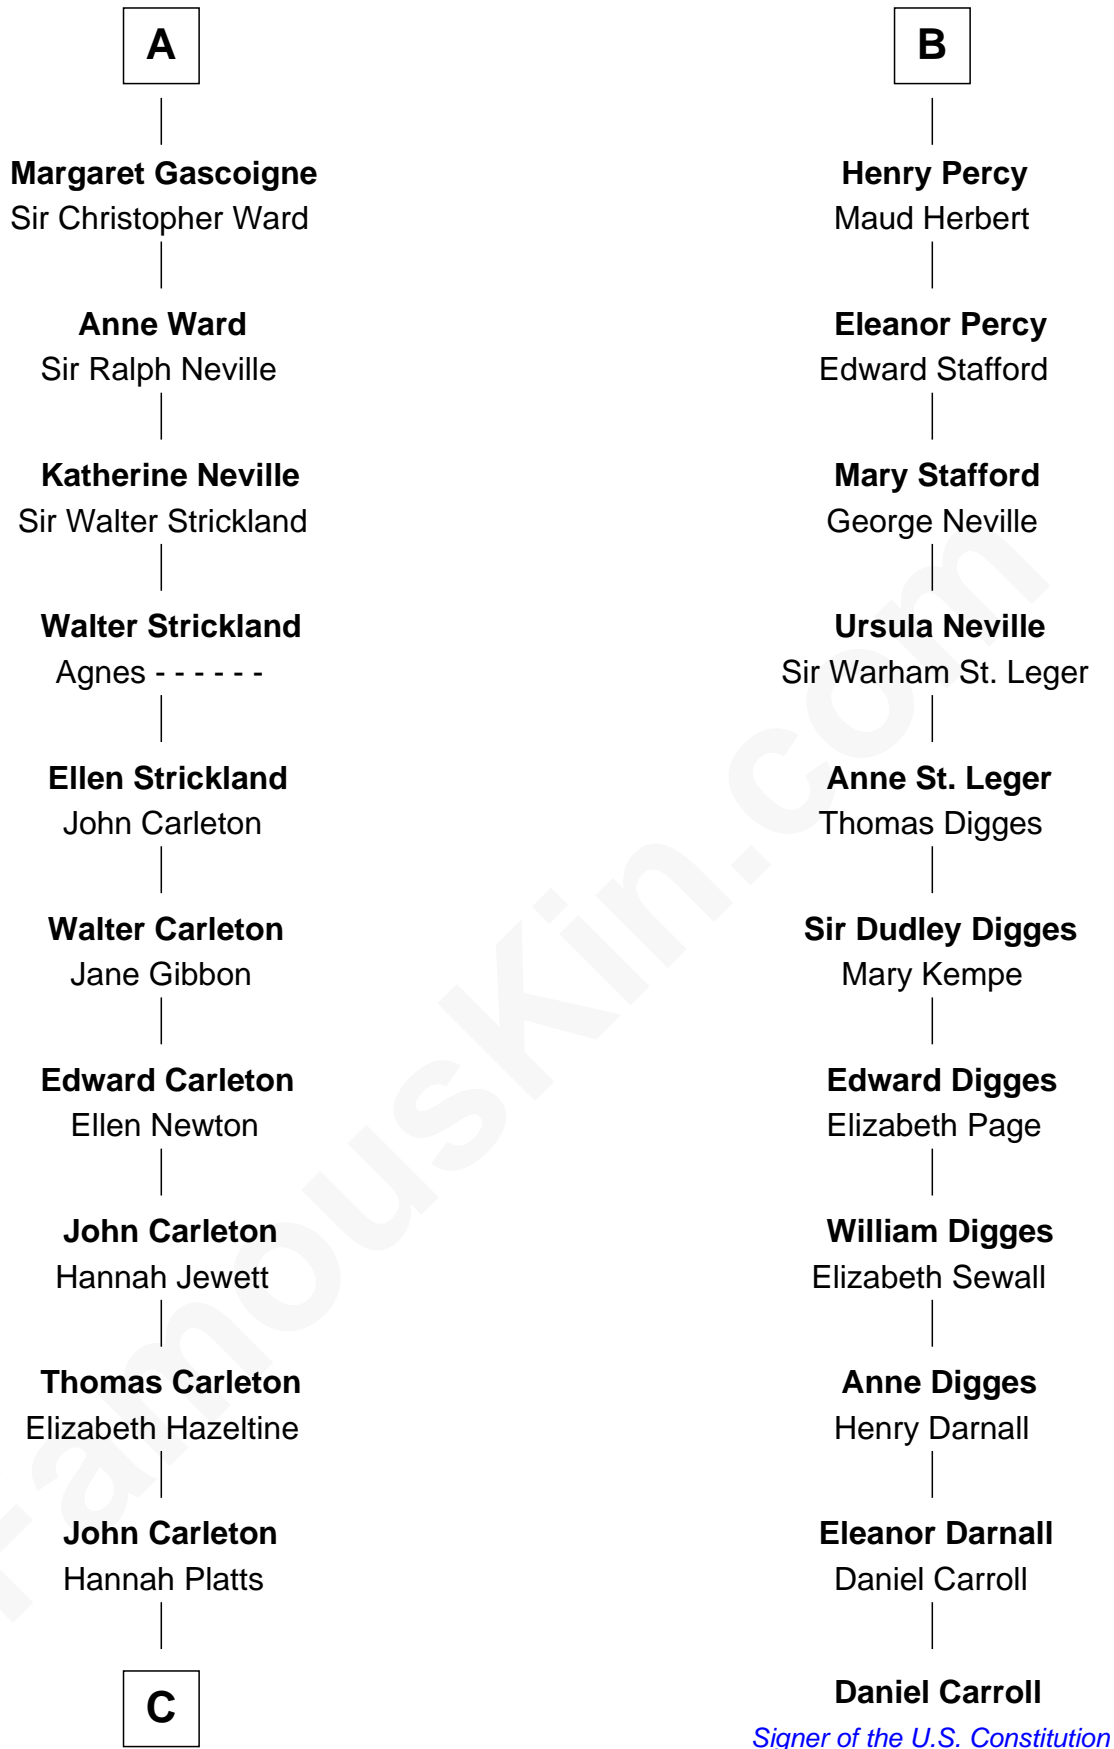

FamousKin.com

Relationship Chart of

Charles A. Pillsbury

Co-Founder of C.A. Pillsbury Co.

17th cousin 3 times removed of

Daniel Carroll

Signer of the U.S. Constitution

C

—
Moses Carleton
Margaret Sprake

—
Henry Carleton
Polly Greeley

—
Margaret Sprague Carleton
George Alfred Pillsbury

—
Charles A. Pillsbury
Co-Founder of C.A. Pillsbury Co.

FamousKin.com