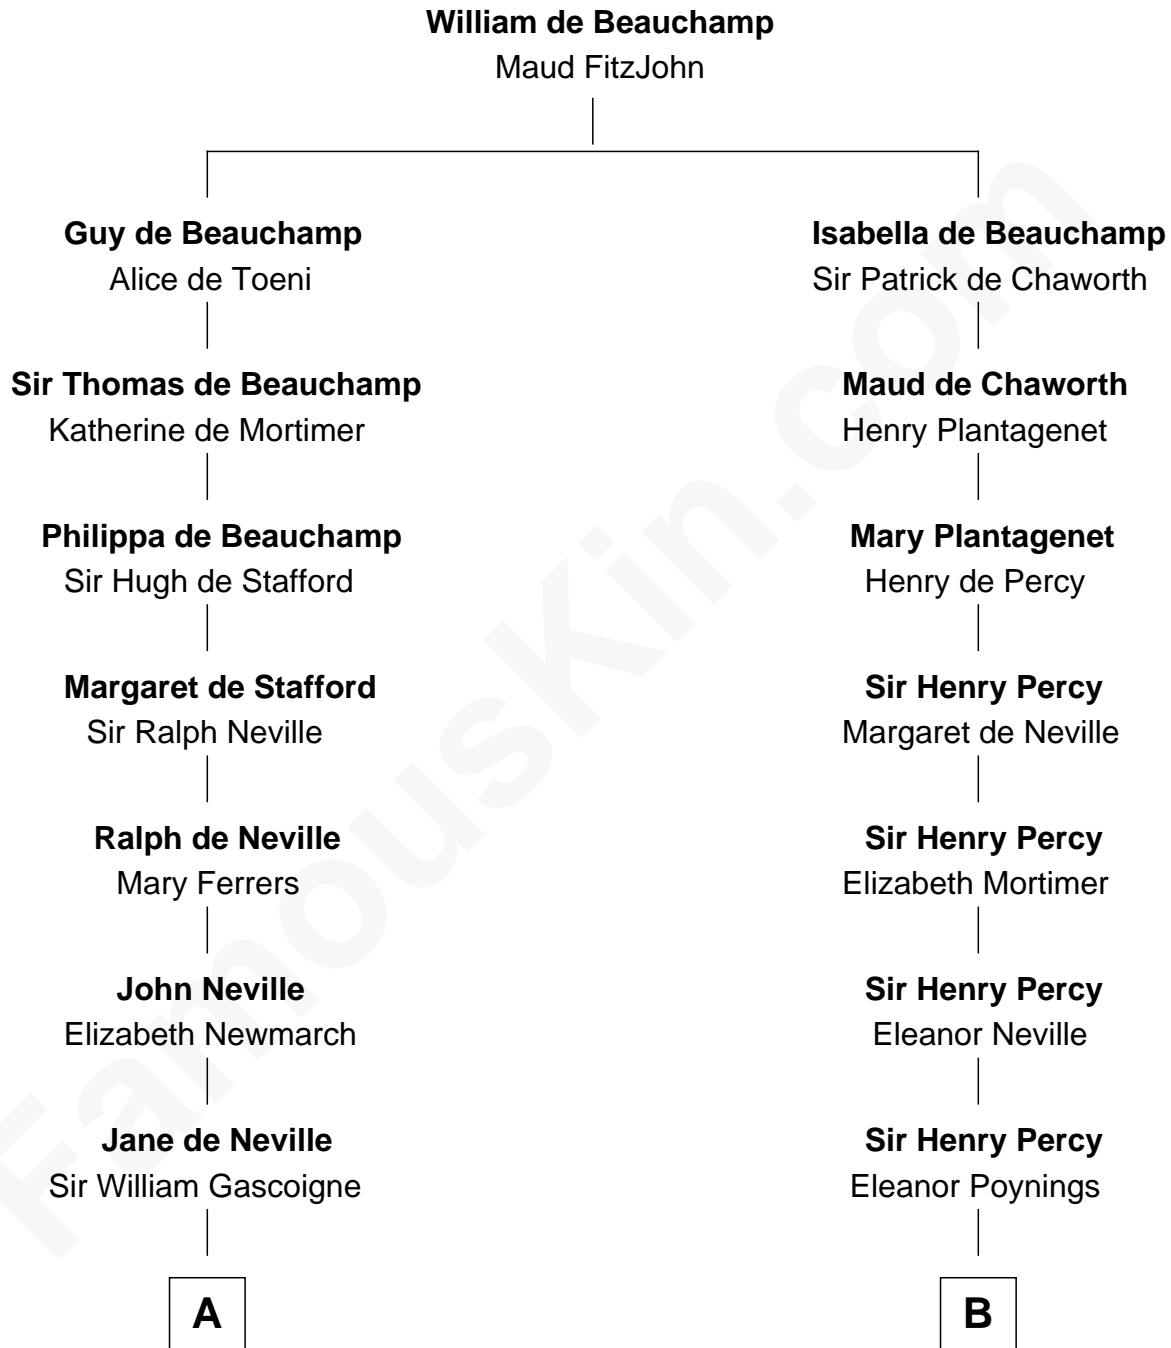

FamousKin.com

Relationship Chart of

Charles A. Pillsbury

Co-Founder of C.A. Pillsbury Co.

17th cousin 3 times removed of

Daniel Carroll

Signer of the U.S. Constitution

C

—
Moses Carleton
Margaret Sprake

—
Henry Carleton
Polly Greeley

—
Margaret Sprague Carleton
George Alfred Pillsbury

—
Charles A. Pillsbury
Co-Founder of C.A. Pillsbury Co.

FamousKin.com