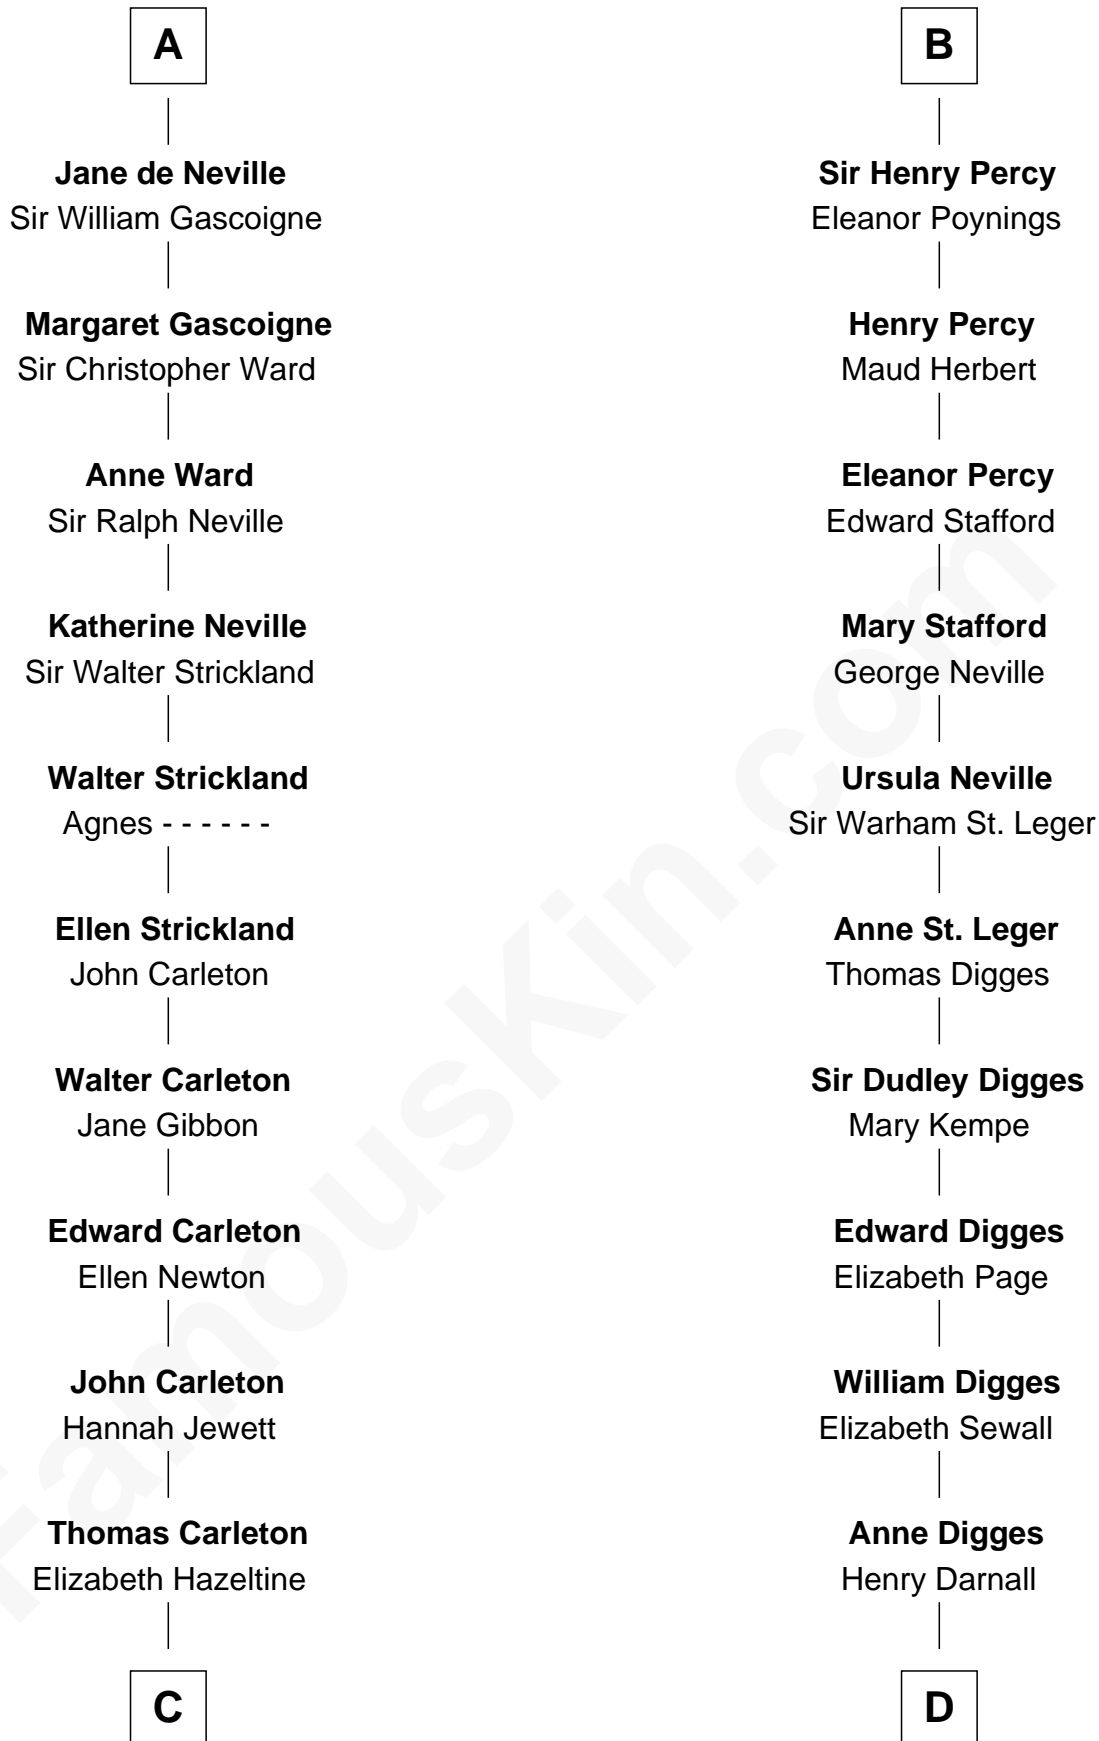

FamousKin.com

Relationship Chart of

Charles A. Pillsbury

Co-Founder of C.A. Pillsbury Co.

18th cousin 3 times removed of

Daniel Carroll

Signer of the U.S. Constitution

C

John Carleton
Hannah Platts

Moses Carleton
Margaret Sprake

Henry Carleton
Polly Greeley

Margaret Sprague Carleton
George Alfred Pillsbury

Charles A. Pillsbury
Co-Founder of C.A. Pillsbury Co.

D

Eleanor Darnall
Daniel Carroll