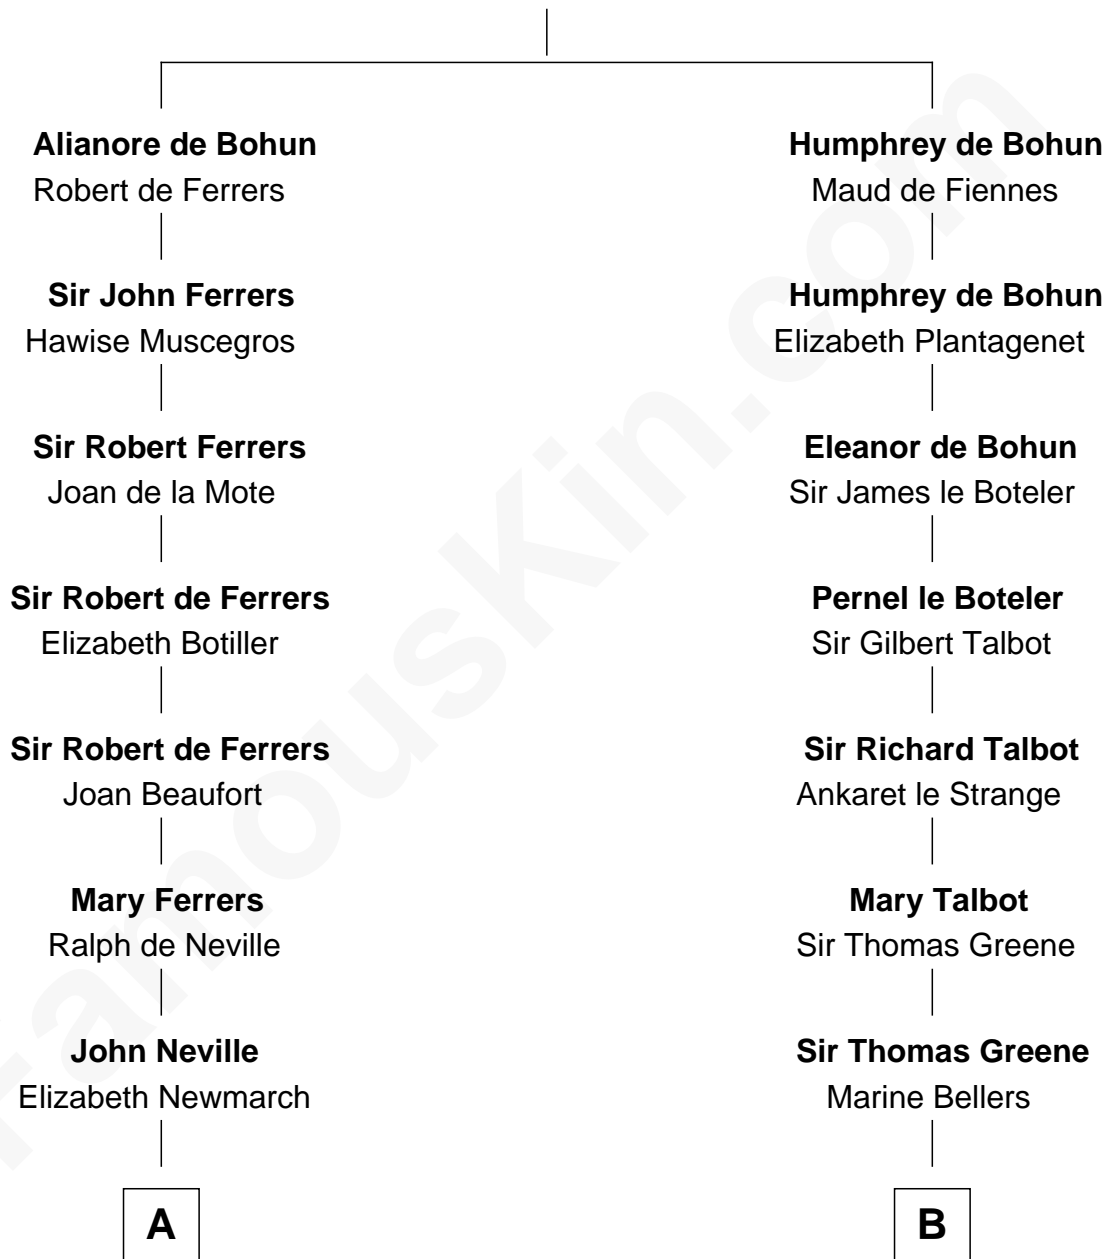

# FamousKin.com Relationship Chart of

**Charles A. Pillsbury**

*Co-Founder of C.A. Pillsbury Co.*

17th cousin 4 times removed of

**Daniel Carroll**

*Signer of the U.S. Constitution*

**Sir Humphrey de Bohun**

Eleanor de Braiose

**C**

—  
**John Carleton**  
Hannah Platts

—  
**Moses Carleton**  
Margaret Sprake

—  
**Henry Carleton**  
Polly Greeley

—  
**Margaret Sprague Carleton**  
George Alfred Pillsbury

—  
**Charles A. Pillsbury**  
*Co-Founder of C.A. Pillsbury Co.*