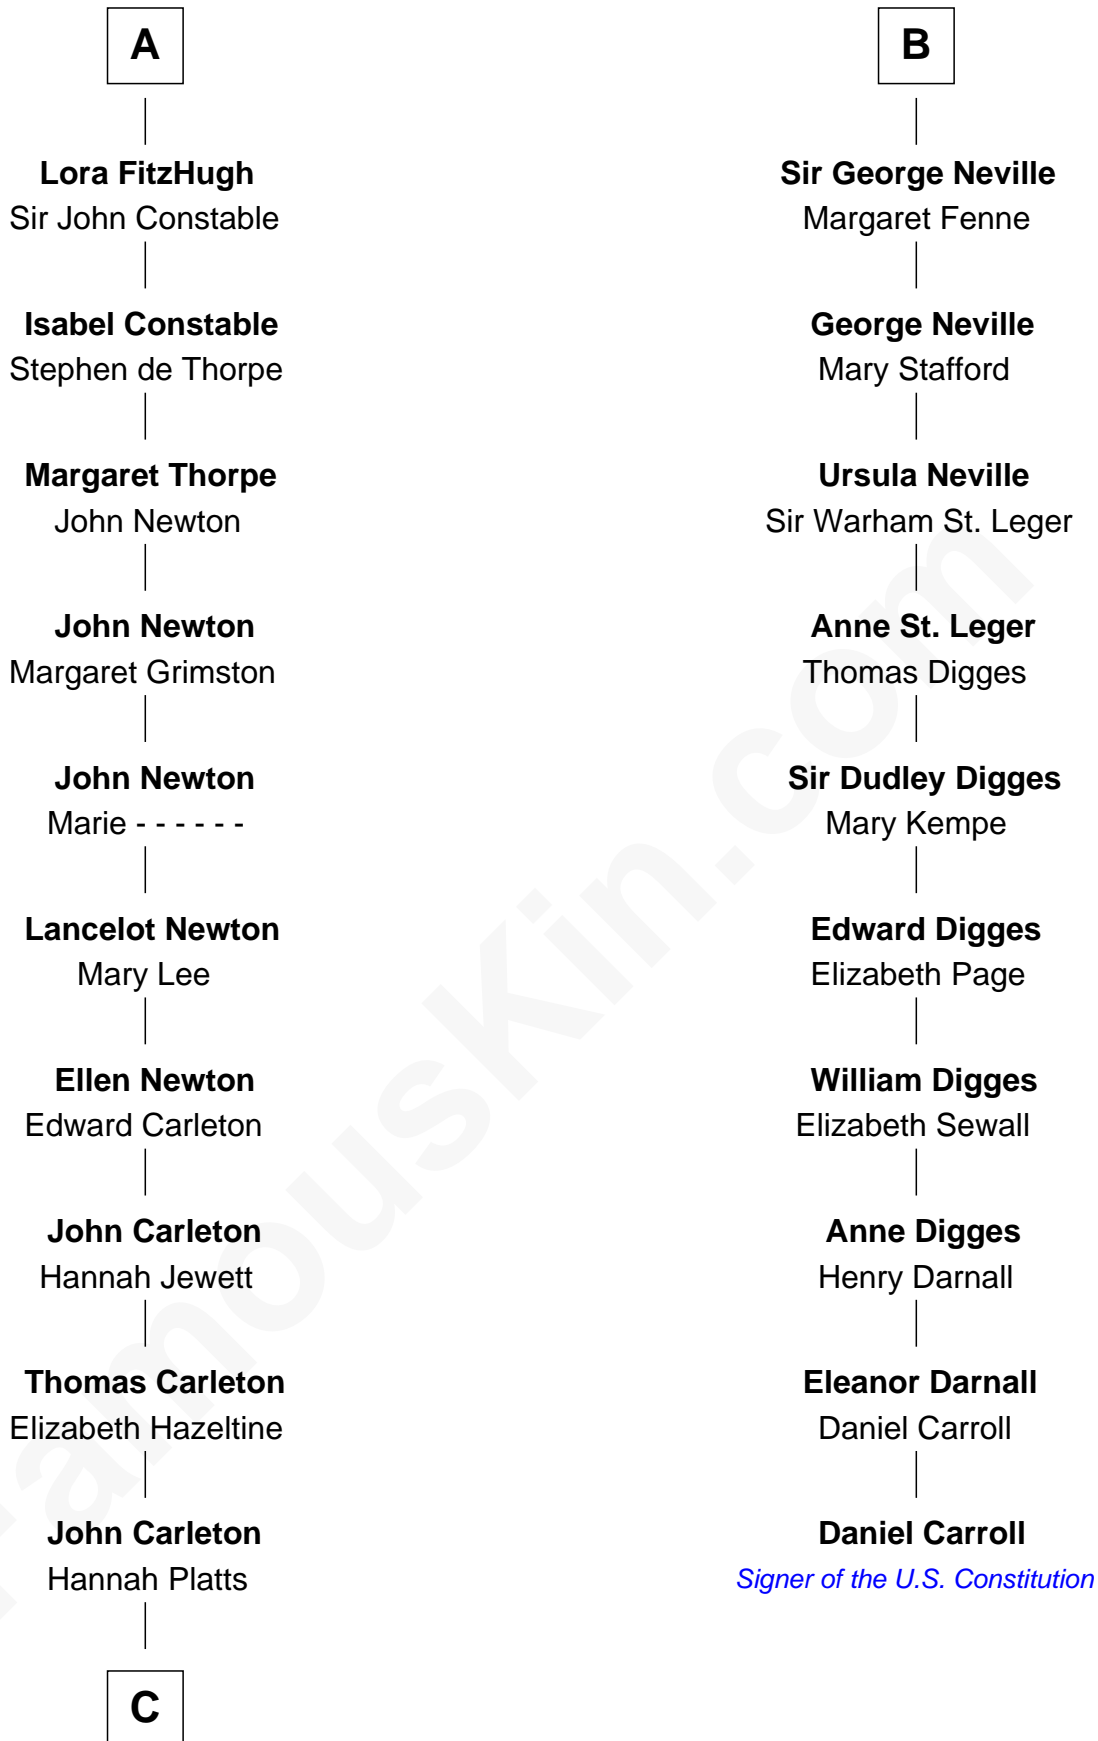

FamousKin.com

Relationship Chart of

Charles A. Pillsbury

Co-Founder of C.A. Pillsbury Co.

16th cousin 4 times removed of

Daniel Carroll

Signer of the U.S. Constitution

Sir William Longespee

Ela of Salisbury

C

—
Moses Carleton
Margaret Sprake

—
Henry Carleton
Polly Greeley

—
Margaret Sprague Carleton
George Alfred Pillsbury

—
Charles A. Pillsbury
Co-Founder of C.A. Pillsbury Co.

FamousKin.com