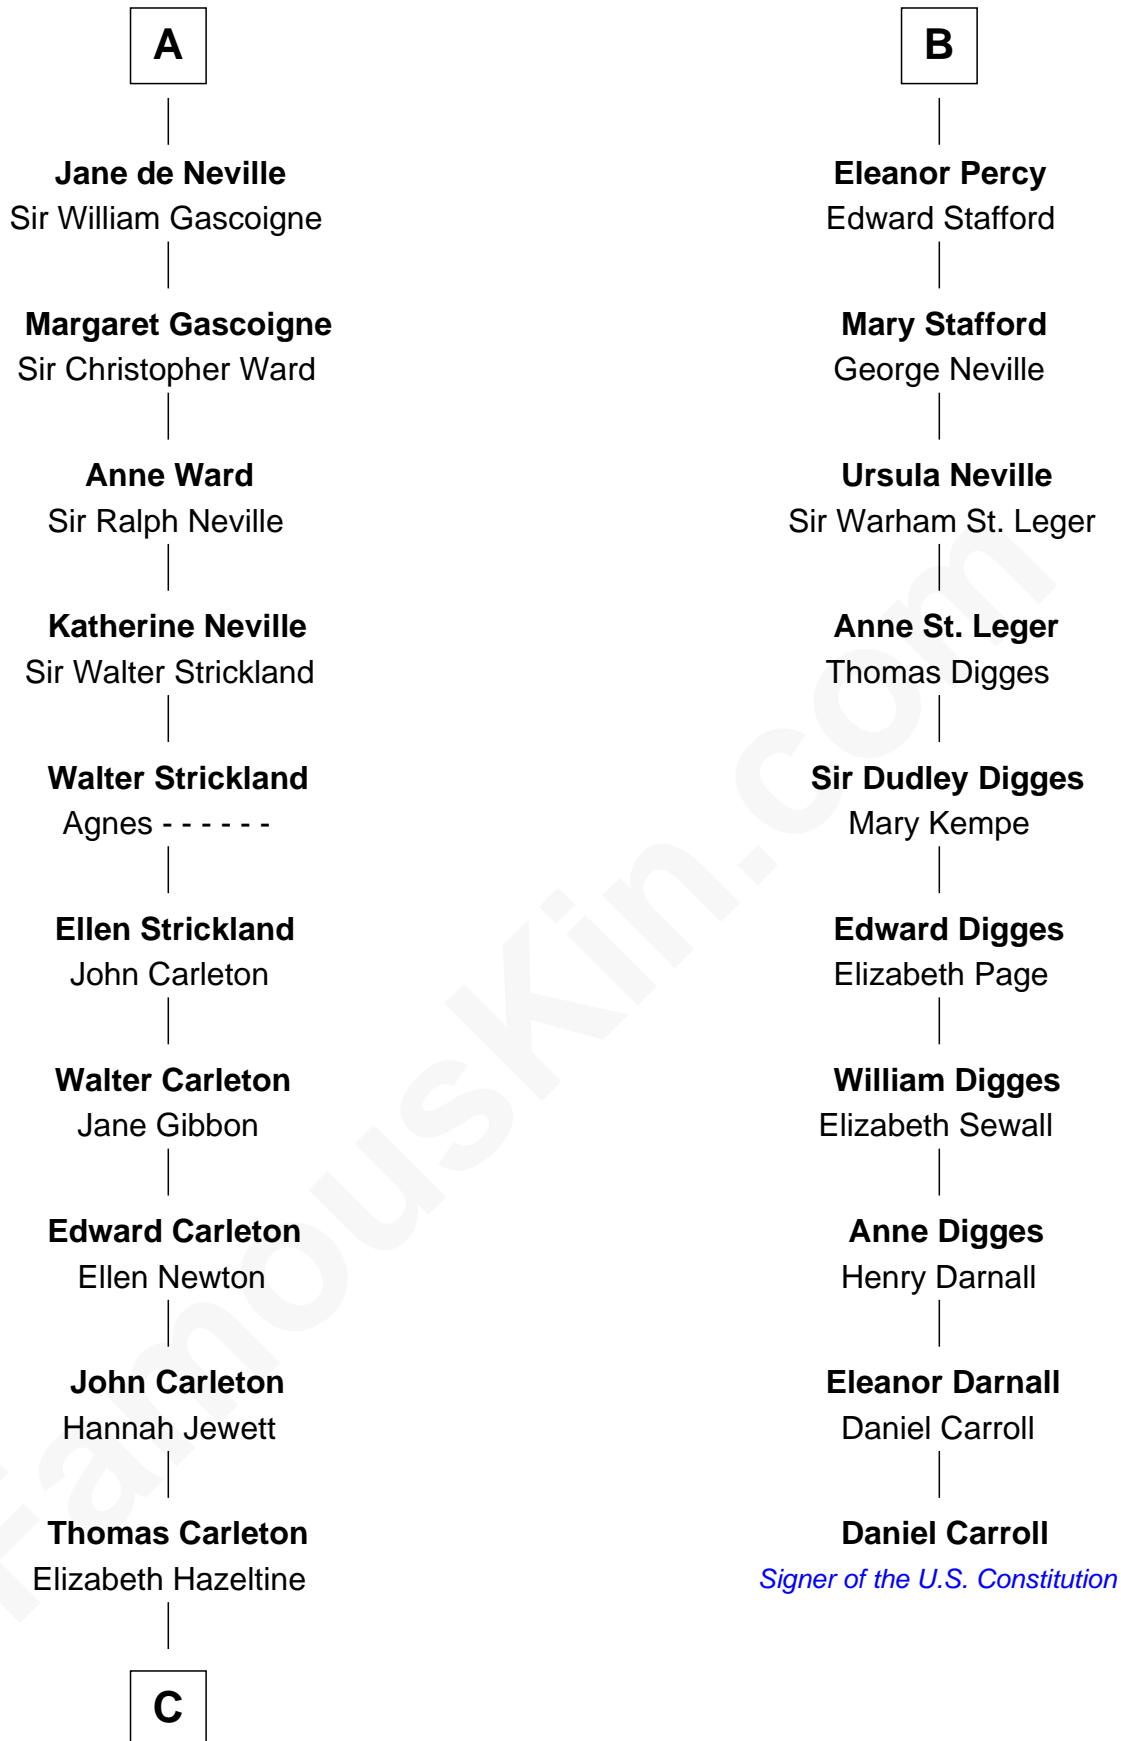

FamousKin.com

Relationship Chart of

Charles A. Pillsbury

Co-Founder of C.A. Pillsbury Co.

16th cousin 5 times removed of

Daniel Carroll

Signer of the U.S. Constitution

C

—
John Carleton
Hannah Platts

—
Moses Carleton
Margaret Sprake

—
Henry Carleton
Polly Greeley

—
Margaret Sprague Carleton
George Alfred Pillsbury

—
Charles A. Pillsbury
Co-Founder of C.A. Pillsbury Co.

FamousKin.com