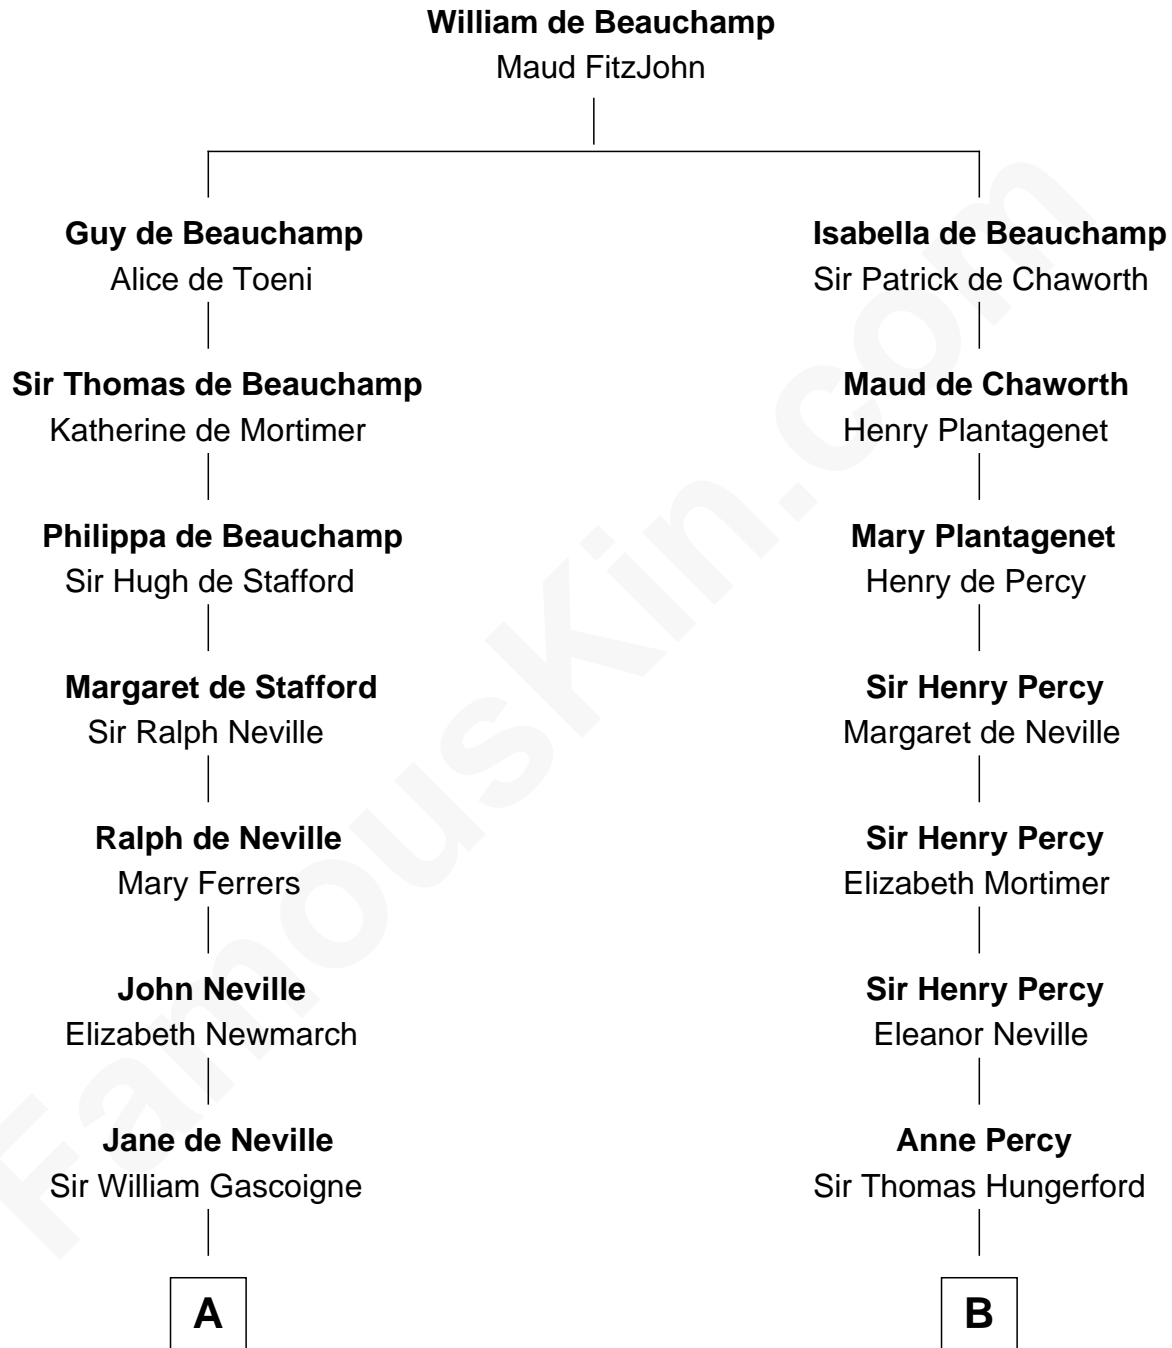

FamousKin.com Relationship Chart of

Charles A. Pillsbury

Co-Founder of C.A. Pillsbury Co.

19th cousin 1 time removed of

Lewis Carroll

Author of Alice in Wonderland

C

Moses Carleton
Margaret Sprake

Henry Carleton
Polly Greeley

Margaret Sprague Carleton
George Alfred Pillsbury

Charles A. Pillsbury
Co-Founder of C.A. Pillsbury Co.

D

Charles Lutwidge
Elizabeth Anne Dodgson

Frances Jane Lutwidge
Rev. Charles Dodgson