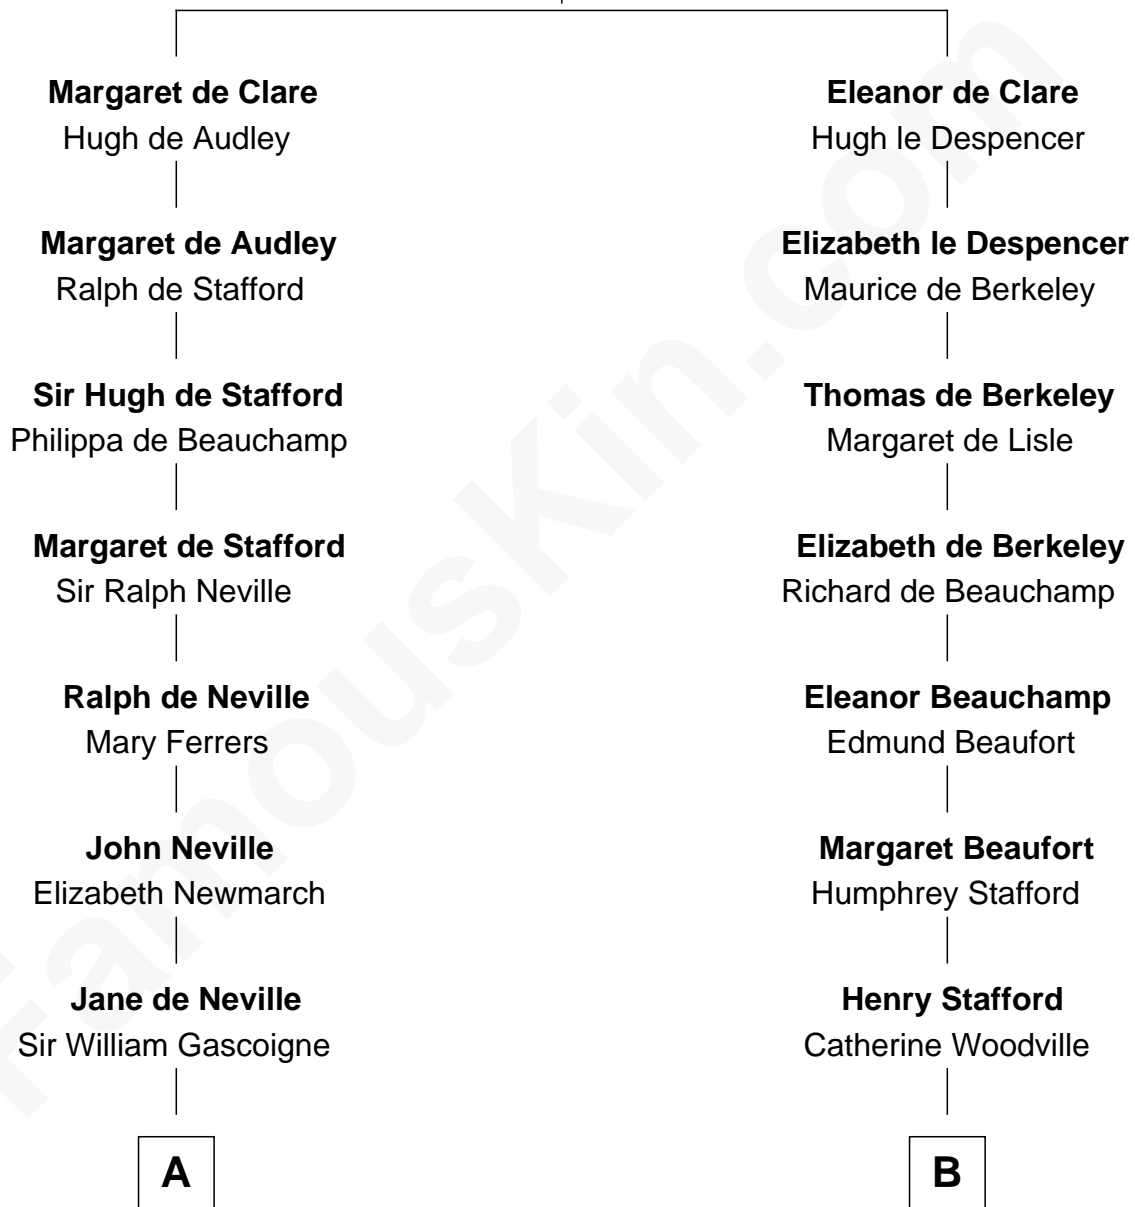

FamousKin.com

Relationship Chart of

Charles A. Pillsbury

Co-Founder of C.A. Pillsbury Co.

18th cousin 2 times removed of

Lewis Carroll

Author of *Alice in Wonderland*

Sir Gilbert de Clare

Joan of Acre

C

Moses Carleton
Margaret Sprake

Henry Carleton
Polly Greeley

Margaret Sprague Carleton
George Alfred Pillsbury

Charles A. Pillsbury
Co-Founder of C.A. Pillsbury Co.

D

Frances Jane Lutwidge
Rev. Charles Dodgson