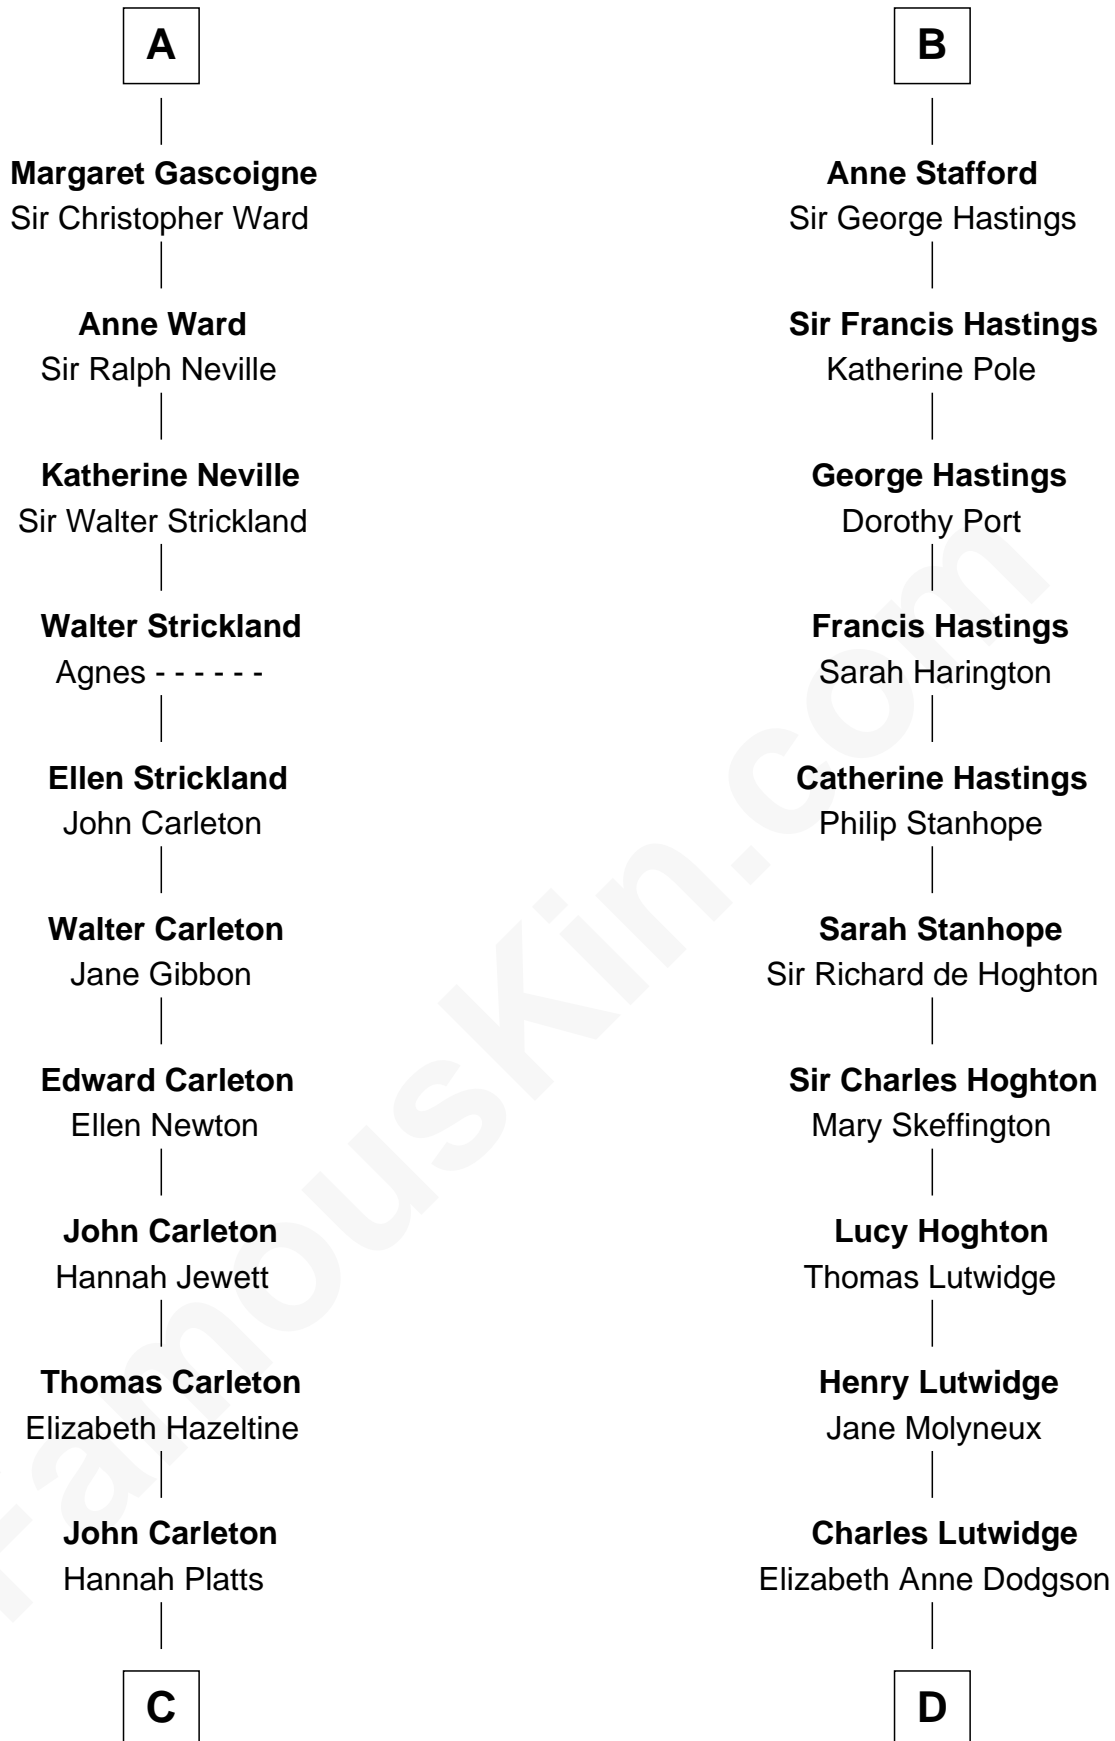

FamousKin.com

Relationship Chart of

Charles A. Pillsbury

Co-Founder of C.A. Pillsbury Co.

18th cousin 2 times removed of

Lewis Carroll

Author of *Alice in Wonderland*

Sir Gilbert de Clare

Joan of Acre

C

Moses Carleton
Margaret Sprake

Henry Carleton
Polly Greeley

Margaret Sprague Carleton
George Alfred Pillsbury

Charles A. Pillsbury
Co-Founder of C.A. Pillsbury Co.

D

Frances Jane Lutwidge
Rev. Charles Dodgson