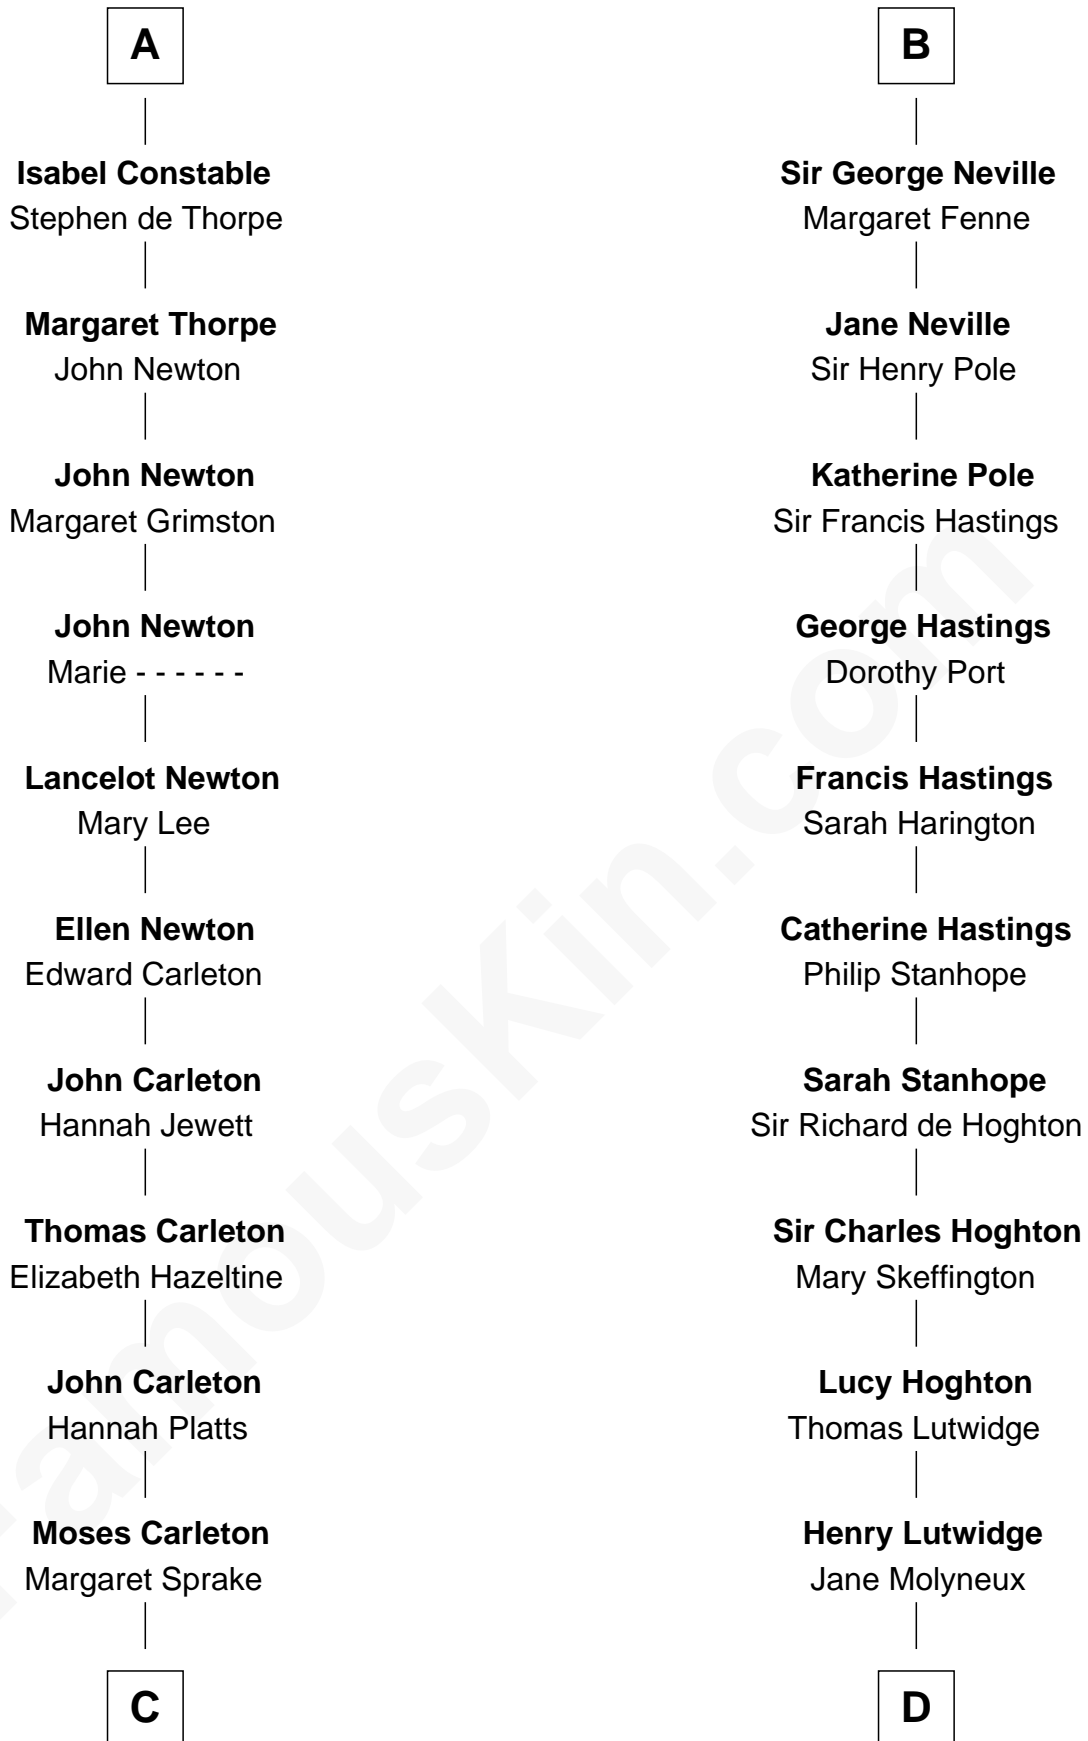

# FamousKin.com Relationship Chart of

**Charles A. Pillsbury**

*Co-Founder of C.A. Pillsbury Co.*

19th cousin of

**Lewis Carroll**

*Author of Alice in Wonderland*

**Sir Roger de Quincy**

Helen of Galloway

**Sir John Constable**

Lora FitzHugh

**Sir Edward Neville**

Elizabeth de Beauchamp

**A**

**B**

**C**

**Henry Carleton**

Polly Greeley

**Margaret Sprague Carleton**

George Alfred Pillsbury

**Charles A. Pillsbury**

*Co-Founder of C.A. Pillsbury Co.*

**D**

**Charles Lutwidge**

Elizabeth Anne Dodgson