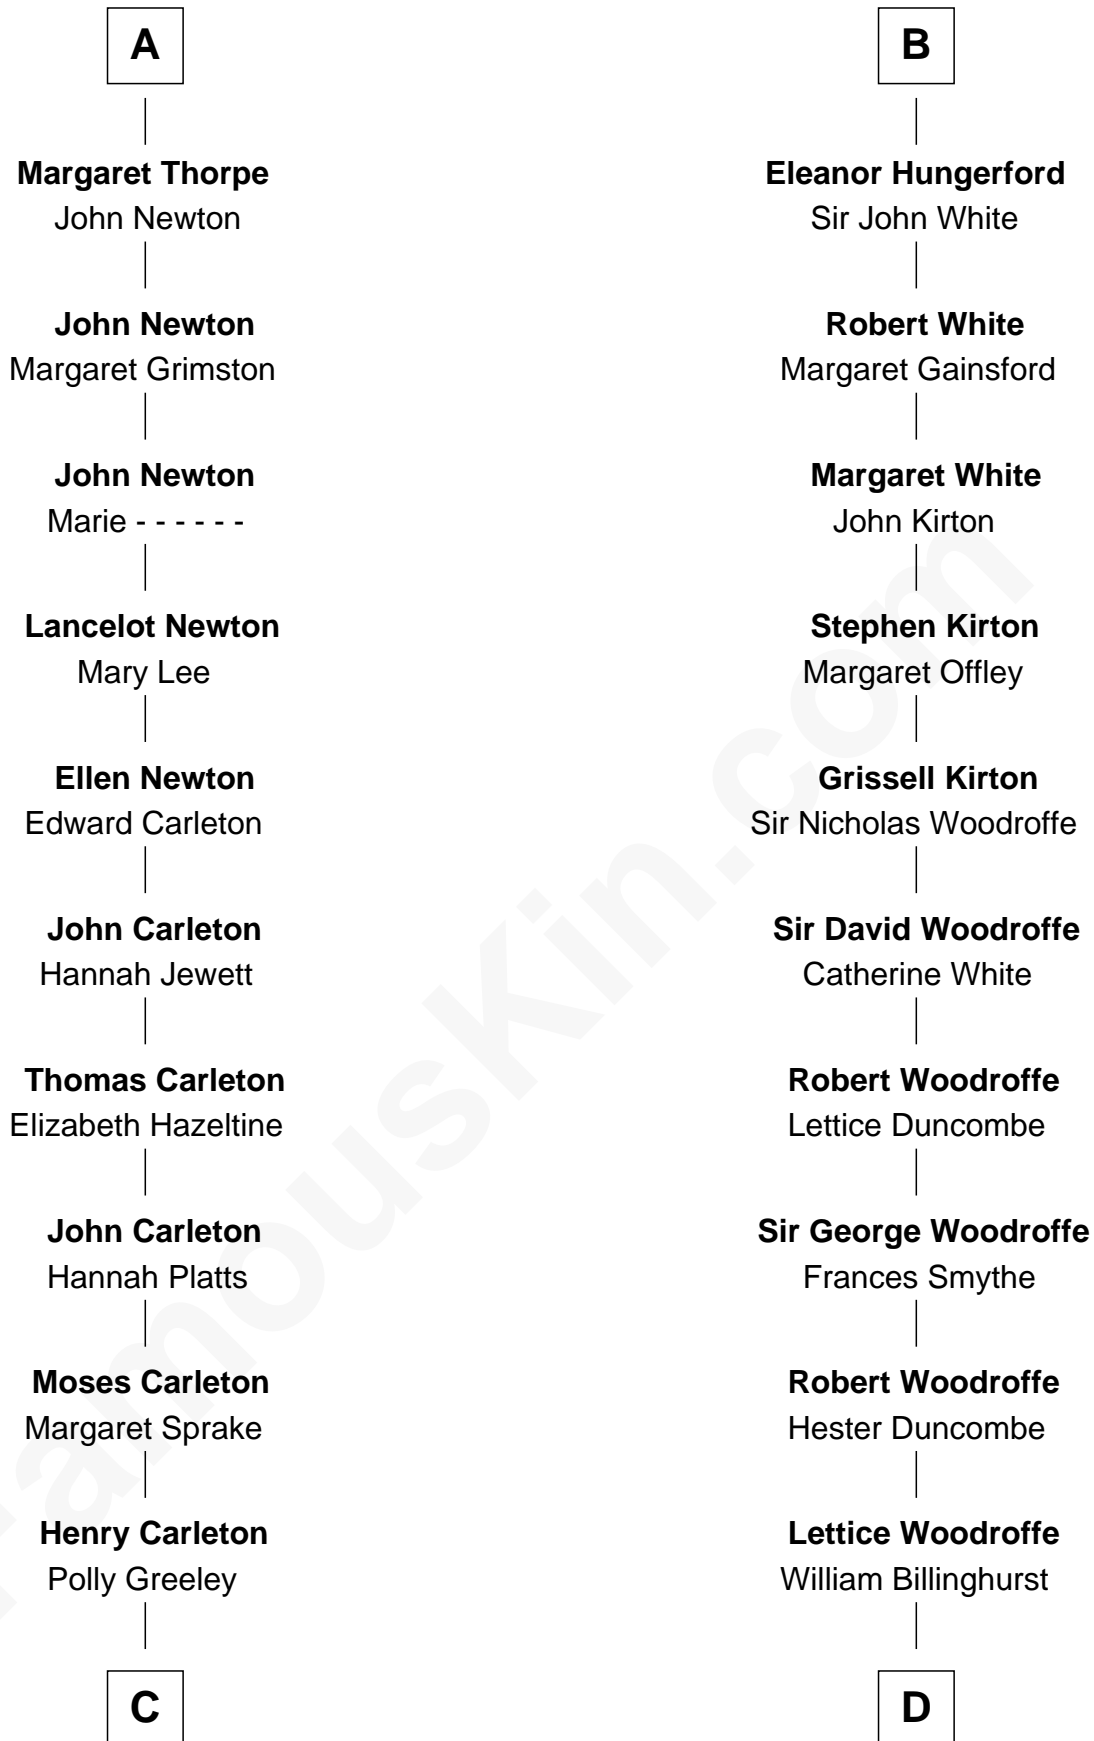

FamousKin.com Relationship Chart of

Charles A. Pillsbury

Co-Founder of C.A. Pillsbury Co.

18th cousin 2 times removed of

Guillermo Billinghurst

31st President of Peru

Alexander Comyn
Elisabeth de Quincy

Elizabeth Comyn
Sir Gilbert de Umfreville

A

Lord Alexander Comyn
Joan le Latimer

Alice Comyn
Henry de Beaumont

Sir John de Beaumont
Eleanor Plantagenet

Henry de Beaumont
Margaret de Vere

Sir John de Beaumont
Katherine de Everingham

Elizabeth Beaumont
Sir William Botreaux

Margaret Botreaux
Sir Robert Hungerford

B

C

Margaret Sprague Carleton

George Alfred Pillsbury

Charles A. Pillsbury

Co-Founder of C.A. Pillsbury Co.

D